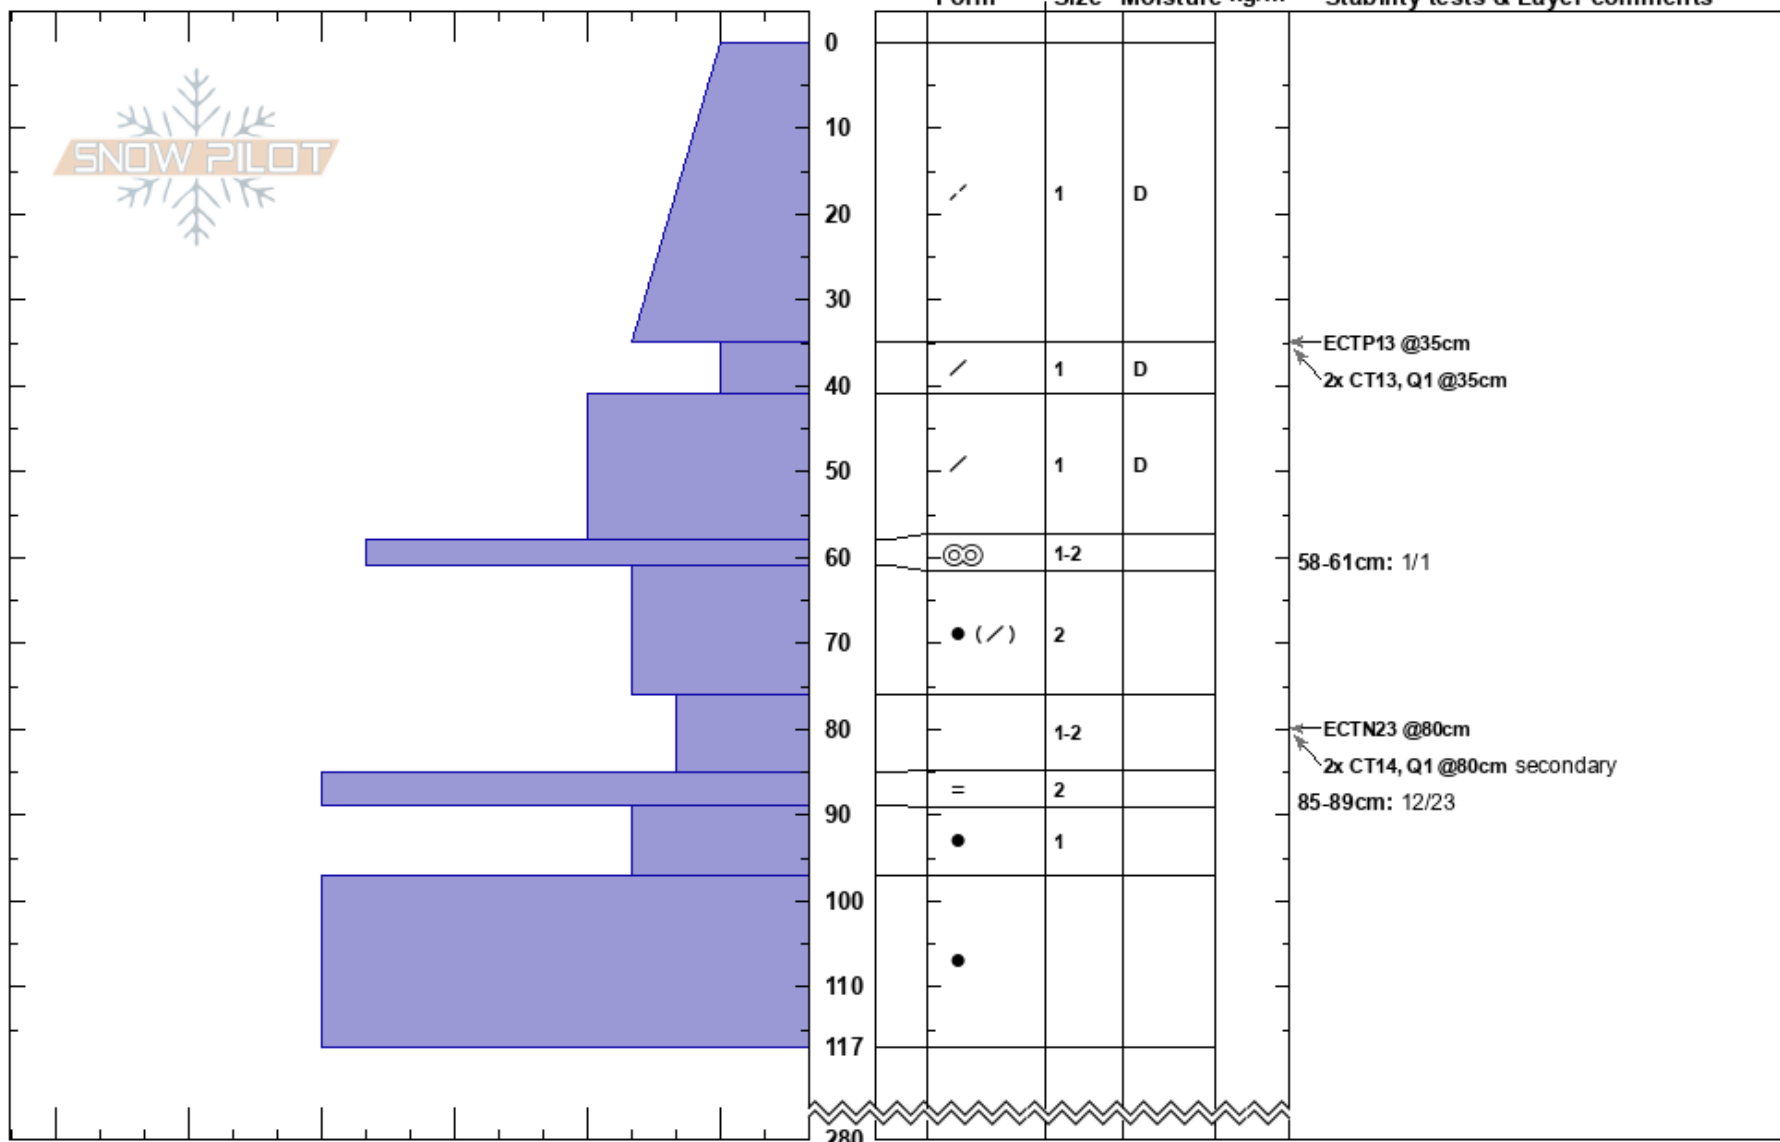

Grey Butte NE

Aaron Beverly

Stability:

HS:280

Layer Notes:

01/04/2017 - 3:00pm

Air Temperature: -11°C

35-41cm: Problematic layer

CA

Co-ord: 41.34547N, -122.19615W

Sky Cover: CLR

58-61cm: 1/1

Elevation: 7900 ft

Slope Angle: 25°

Precipitation: NO

85-89cm: 12/23

Aspect: 45°

Wind Loading: yes

Wind: Calm

Specifics:

Notes: