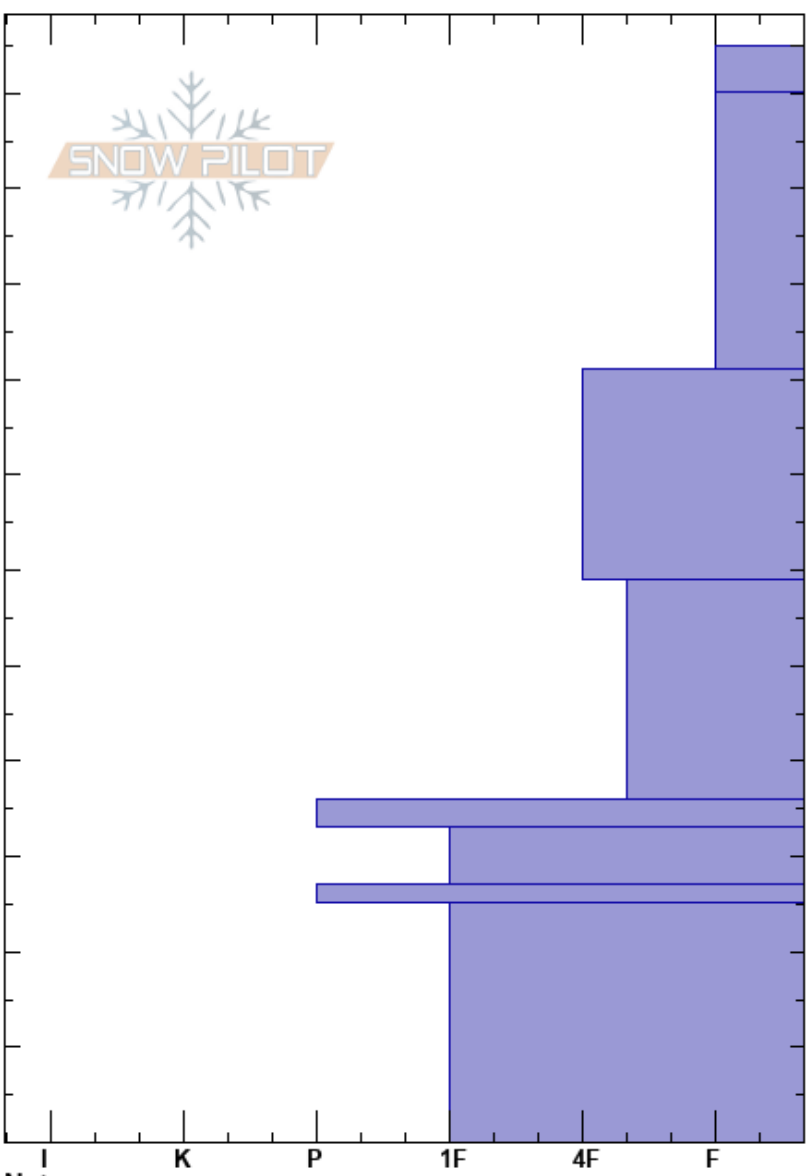

Soda Pk 20181201
 Three Sisters
 OR
 Elevation: 6930 ft
 Aspect: N
 Specifics:

Gabriel Coler
 12/01/2018 - 2:00pm
 Co-ord:
 Slope Angle: 19°
 Wind Loading: no

Stability:
 Air Temperature: -5°C
 Sky Cover: OVC
 Precipitation: NO
 Wind: Calm

HS:115 PF:65

Layer Notes:

Height (m)	Crystal		ρ kg/m ³	Stability tests & Layer comments
	Form	Size		
115				
110	+	2	D	
100				
90	+ (/)	2	D	
80				
70	•	0.5	D	
60				← CT, BRK @59cm ← CT, RP @59cm
50	• (/)	0.5	D	
40				
35	∩	2	D	
30	•	0.5	D	
25	=		D	
20				
10	•	0.5		
0				