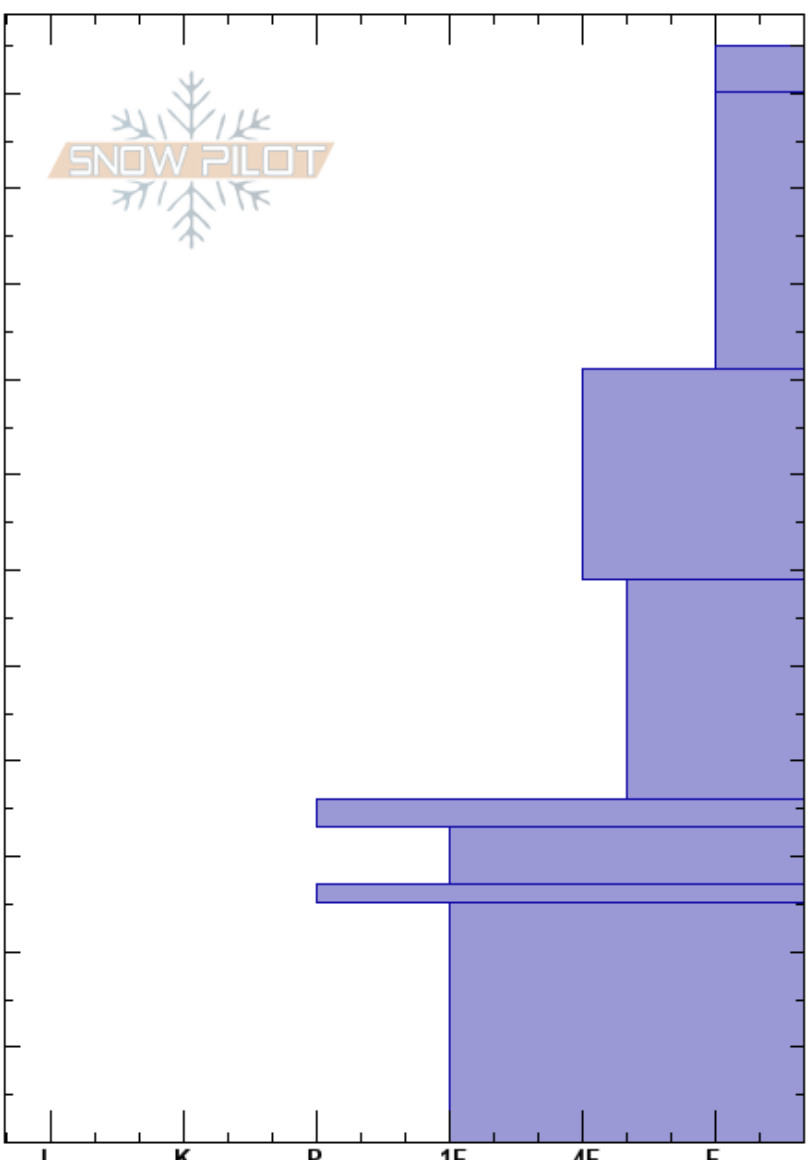

Soda Pk 20181201
 Three Sisters
 OR
 Elevation: 6930 ft
 Aspect: N
 Specifics:

Gabriel Coler
 12/01/2018 - 2:00pm
 Co-ord:
 Slope Angle: 19°
 Wind Loading: no

Stability:
 Air Temperature: -5°C
 Sky Cover: OVC
 Precipitation: NO
 Wind: Calm

HS:115 PF:65

Layer Notes:

Height (m)	Crystal		Moisture	ρ kg/m ³	Stability tests & Layer comments
	Form	Size			
115					
110	+	2	D		
100					
90	+ (/)	2	D		
80					
70	•	0.5	D		
60					← CT, BRK @59cm ← CT, RP @59cm
50	• (/)	0.5	D		
40					
35	•	2	D		
30	•	0.5	D		
25	=		D		
20					
10	•	0.5			
0					