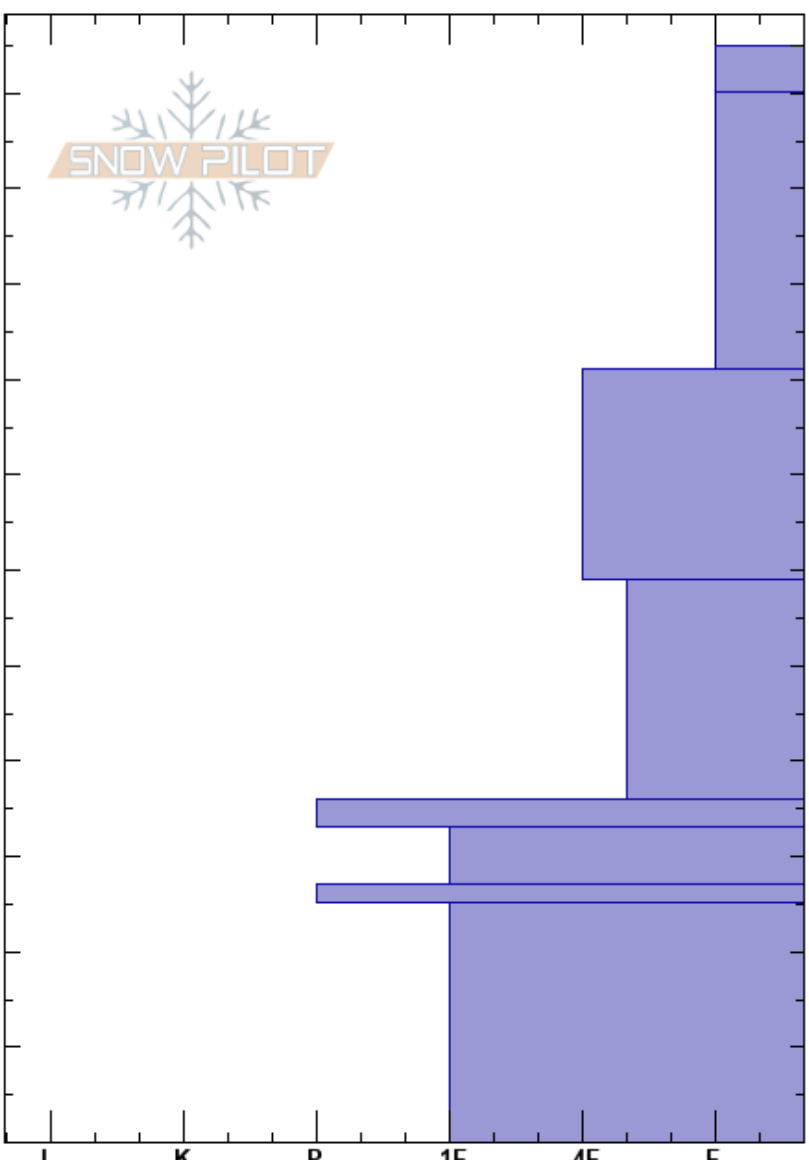

Soda Pk 20181201  
 Three Sisters  
 OR  
 Elevation: 6930 ft  
 Aspect: N  
 Specifics:

Gabriel Coler  
 12/01/2018 - 2:00pm  
 Co-ord:  
 Slope Angle: 19°  
 Wind Loading: no

Stability:  
 Air Temperature: -5°C  
 Sky Cover: OVC  
 Precipitation: NO  
 Wind: Calm

HS:115  
 PF:65  
 Layer Notes:

Height (m)	Crystal		Moisture	$\rho$ kg/m <sup>3</sup>	Stability tests & Layer comments
	Form	Size			
115					
110	+	2	D		
100					
90	+ ( / )	2	D		
80					
70	•	0.5	D		
60					← CT, BRK @59cm ← CT, RP @59cm
50	• ( / )	0.5	D		
40					
35	•	2	D		
30	•	0.5	D		
25	=		D		
20					
10	•	0.5			
0					