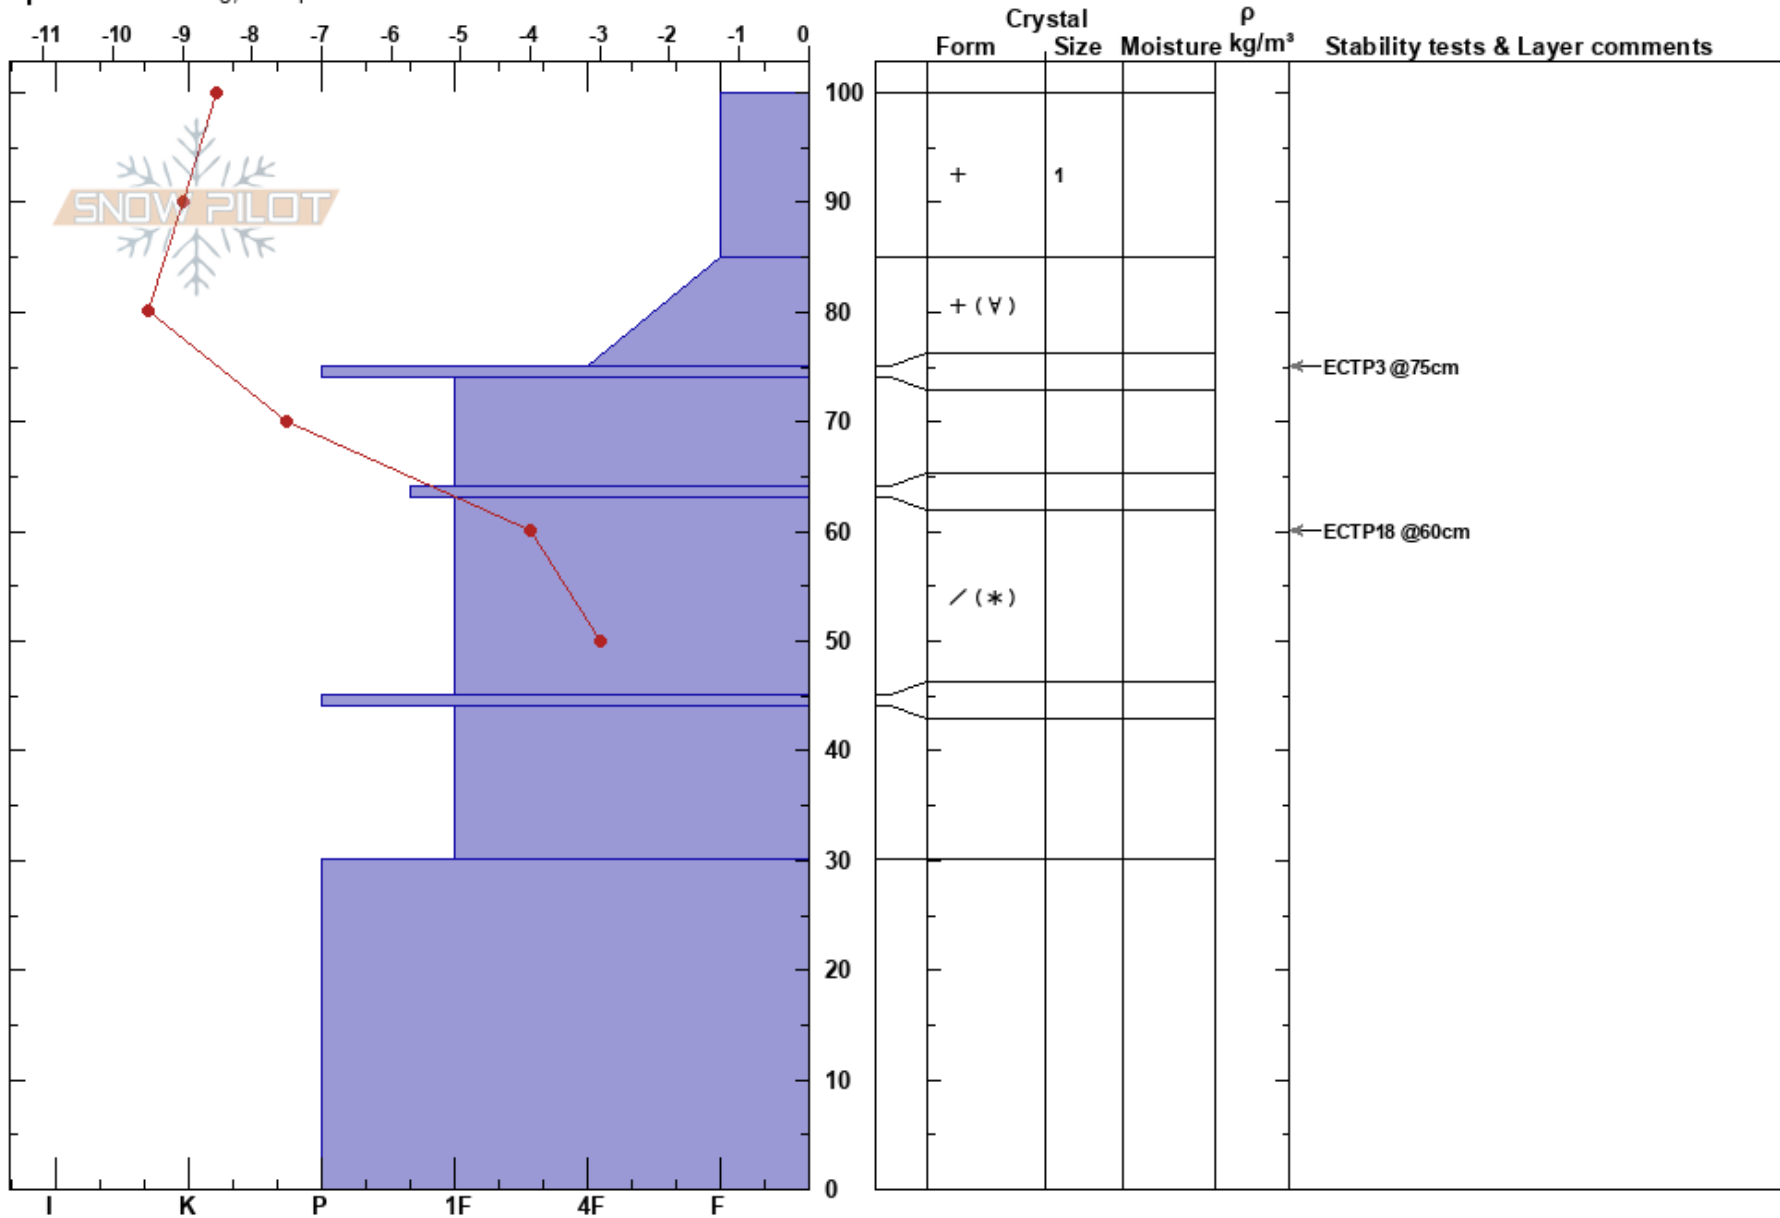

Tamarack peak
 Sierra Nevada
 CA
 Elevation: 9800 ft
 Aspect: E

Jason Champion
 12/01/2018 - 12:30pm
 Co-ord: 39.31895N, -119.92161W
 Slope Angle: 28°
 Wind Loading: yes

Stability:
 Air Temperature: -10°C
 Sky Cover: OVC
 Precipitation: S1
 Wind: W Moderate

HS:100
 PS:25
 Layer Notes:

Specifics: Cracking; Poor pit location

Notes: wind blowing from SW- NW loading NE-E-SE