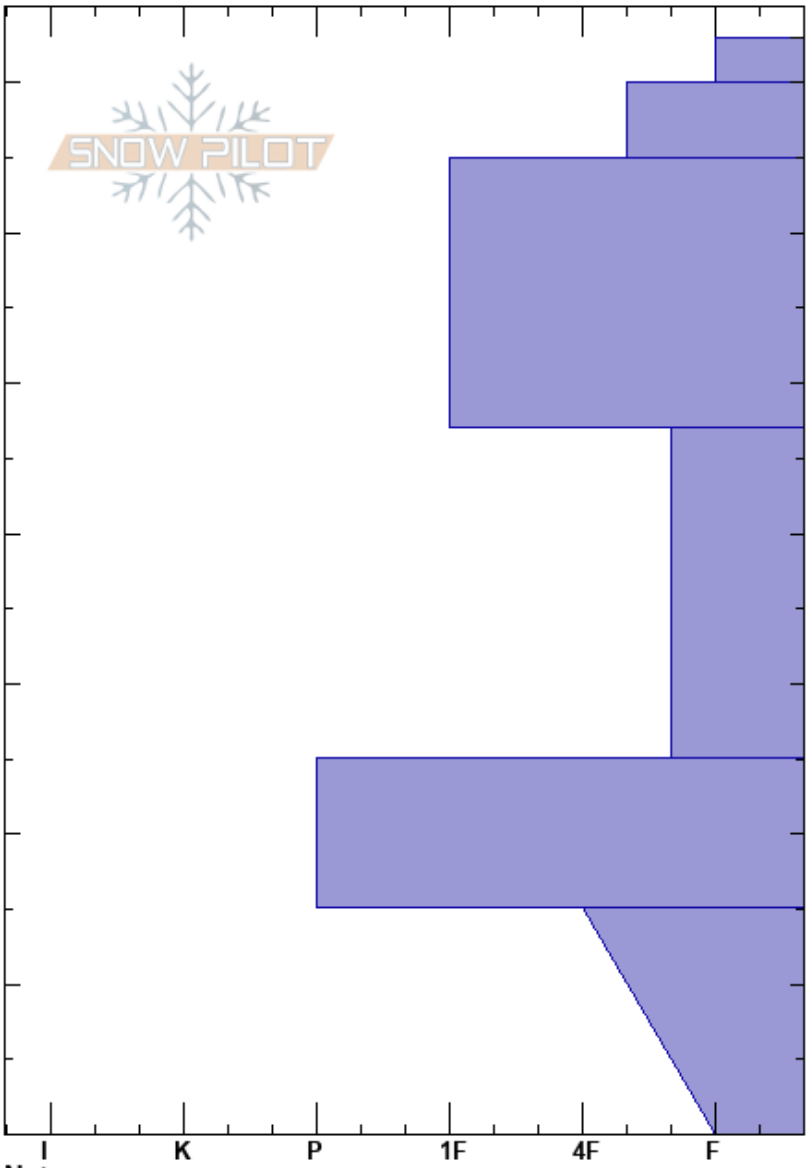

Hoosier Pass
 Tenmile Range
 CO
Elevation: 11700 ft
Aspect: 70°
Specifics:

Kirstin Nelson
 12/01/2018 - 2:00pm
Co-ord:
Slope Angle:
Wind Loading:

Stability:
Air Temperature:
Sky Cover: BKN
Precipitation: S1
Wind: N Moderate

HS: 73
PS: 10 47-25cm: Problematic layer

Crystal Form	Crystal		ρ kg/m ³	Stability tests & Layer comments
	Size	Moisture		
+				
/				
•				
				← CT, SC @47cm
□				
■				
□				

Notes: