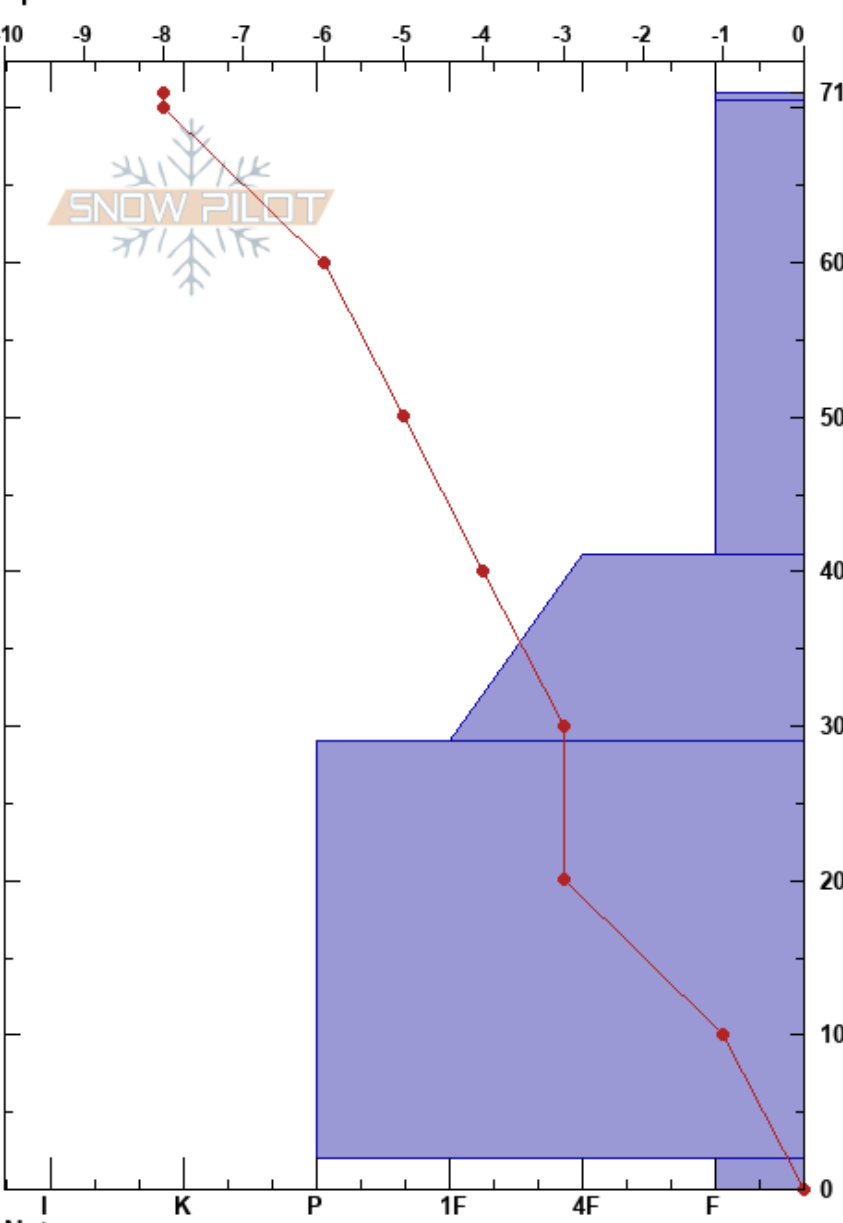

Relay Peak
 Sierra Nevada
 NV
 Elevation: 2956 m
 Aspect: 90°
 Specifics:

Keith Davis
 11/30/2018 - 3:30pm
 Co-ord: 39.32483N, -119.93916W
 Slope Angle: 10°
 Wind Loading:

Stability:
 Air Temperature: -9°C
 Sky Cover: OVC
 Precipitation: S-1
 Wind: Calm

HS:71
 PF:30
 2-0cm:Problematic layer

| Form | Crystal | | Moisture | ρ kg/m ³ | Stability tests & Layer comments |
|--------------|---------|--|----------|-----------------------------|---|
| | Size | | | | |
| (Δ) | 0.5-2 | | | | |
| / | 0.5 | | | | |
| • | 0.5 | | | | ← CT12, RP @51cm ← 2x CT11, SC @51cm |
| • | 0.5 | | | | |
| ⊖ | | | | | |