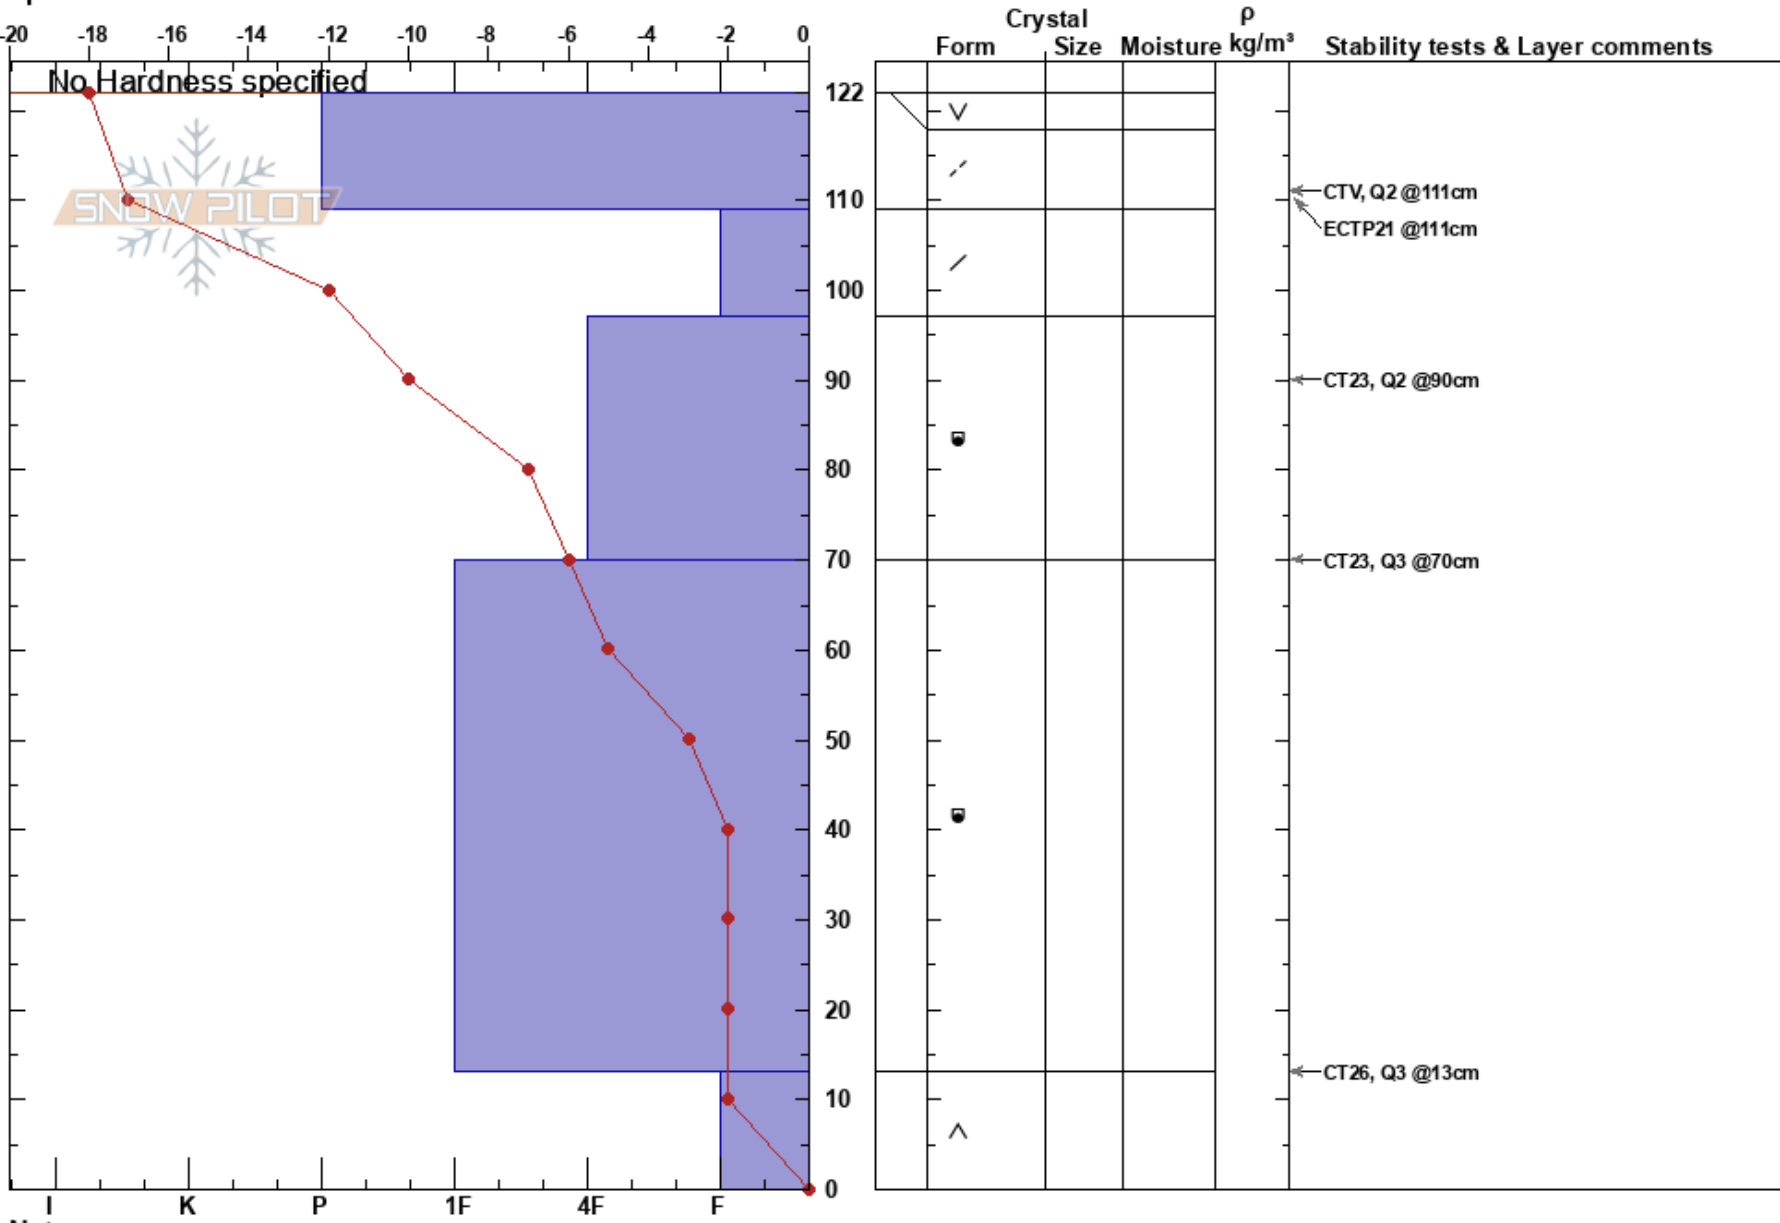

3 Tear  
 Rattlesnake Mtns  
 MT  
 Elevation: 7670 ft  
 Aspect: 90°  
 Specifics:

Joshua Tapp  
 01/04/2017 - 12:00pm  
 Co-ord:  
 Slope Angle: 32°  
 Wind Loading: yes

Stability:  
 Air Temperature: -18°C  
 Sky Cover: CLR  
 Precipitation: NO  
 Wind: E Moderate

HS:122  
 Layer Notes:  
 13-0cm: Problematic layer

Notes: