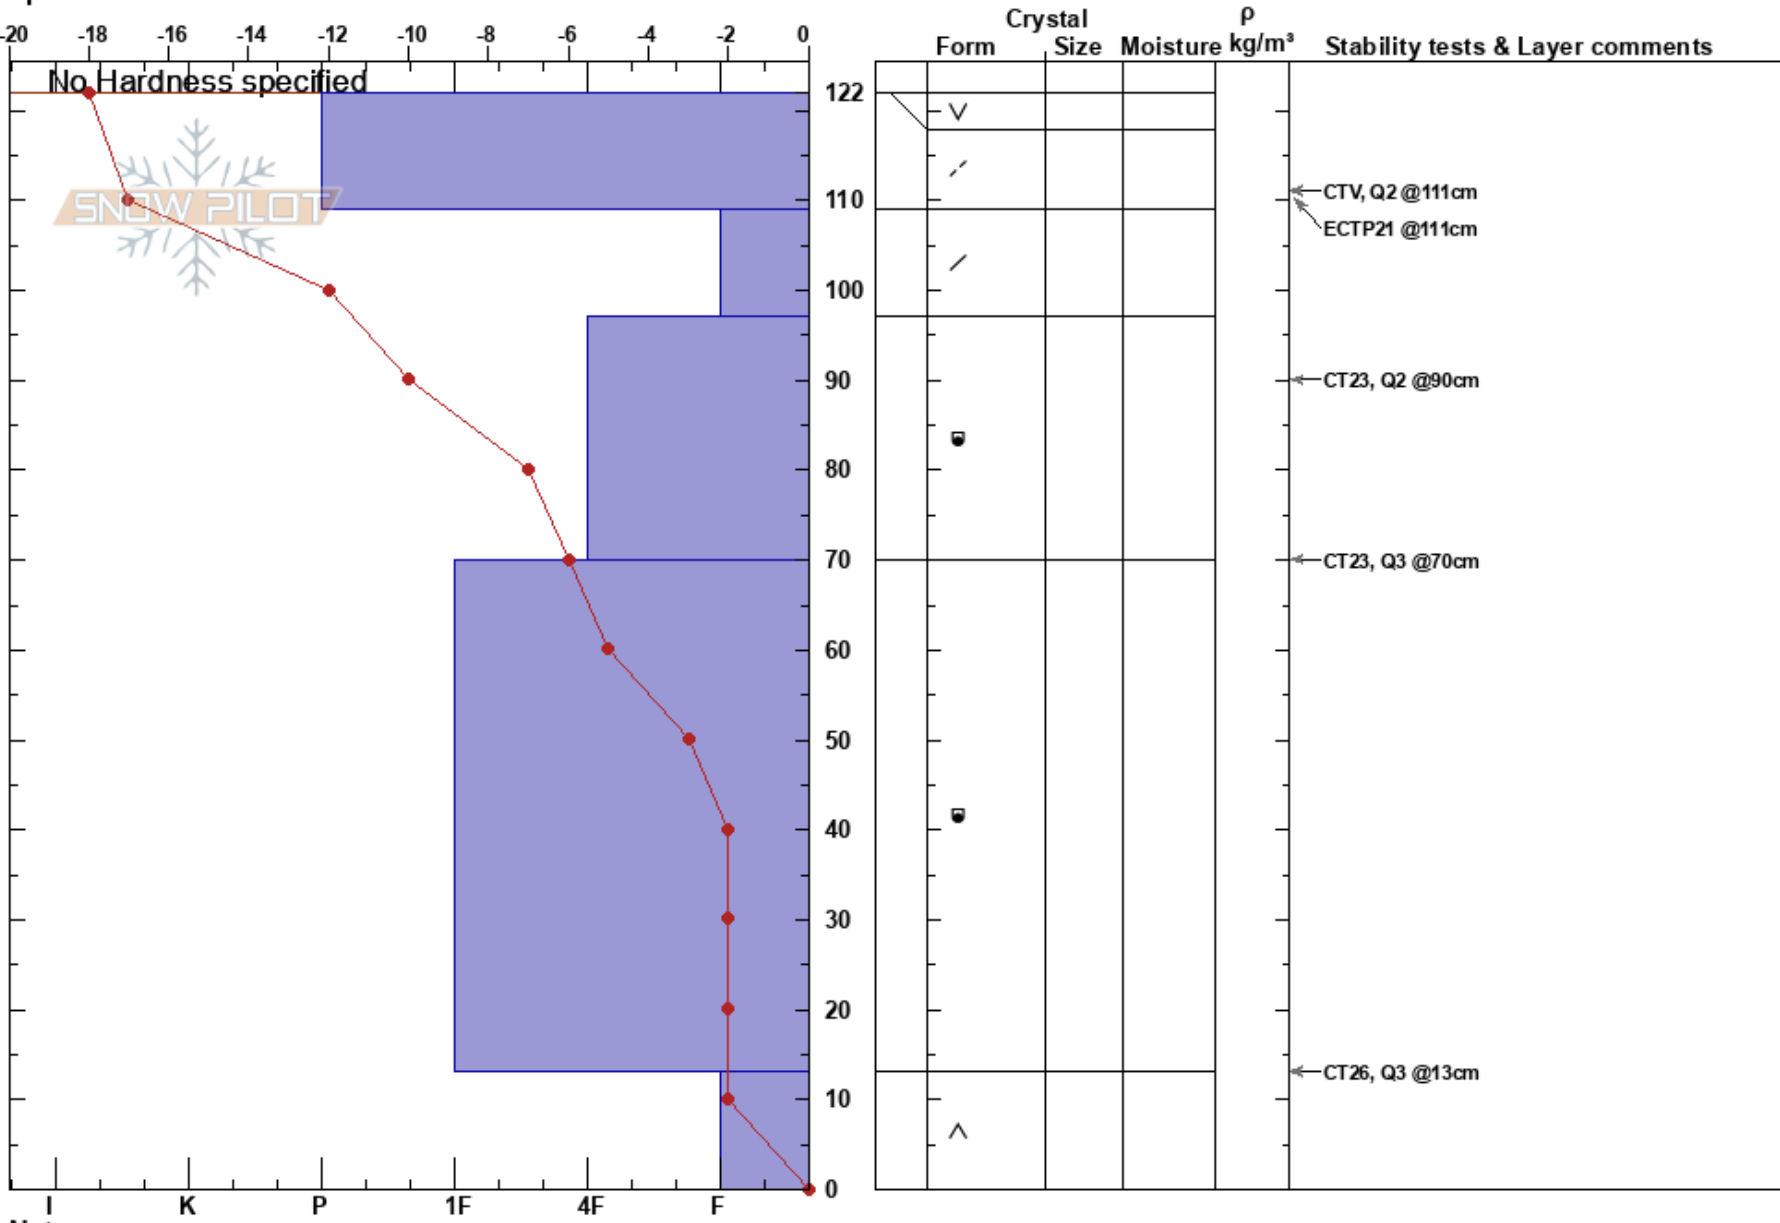

3 Tear  
 Rattlesnake Mtns  
 MT  
 Elevation: 7670 ft  
 Aspect: 90°  
 Specifics:

Joshua Tapp  
 01/04/2017 - 12:00pm  
 Co-ord:  
 Slope Angle: 32°  
 Wind Loading: yes

Stability:  
 Air Temperature: -18°C  
 Sky Cover: CLR  
 Precipitation: NO  
 Wind: E Moderate

HS:122  
 Layer Notes:  
 13-0cm: Problematic layer

Notes:

I K P 1F 4F F