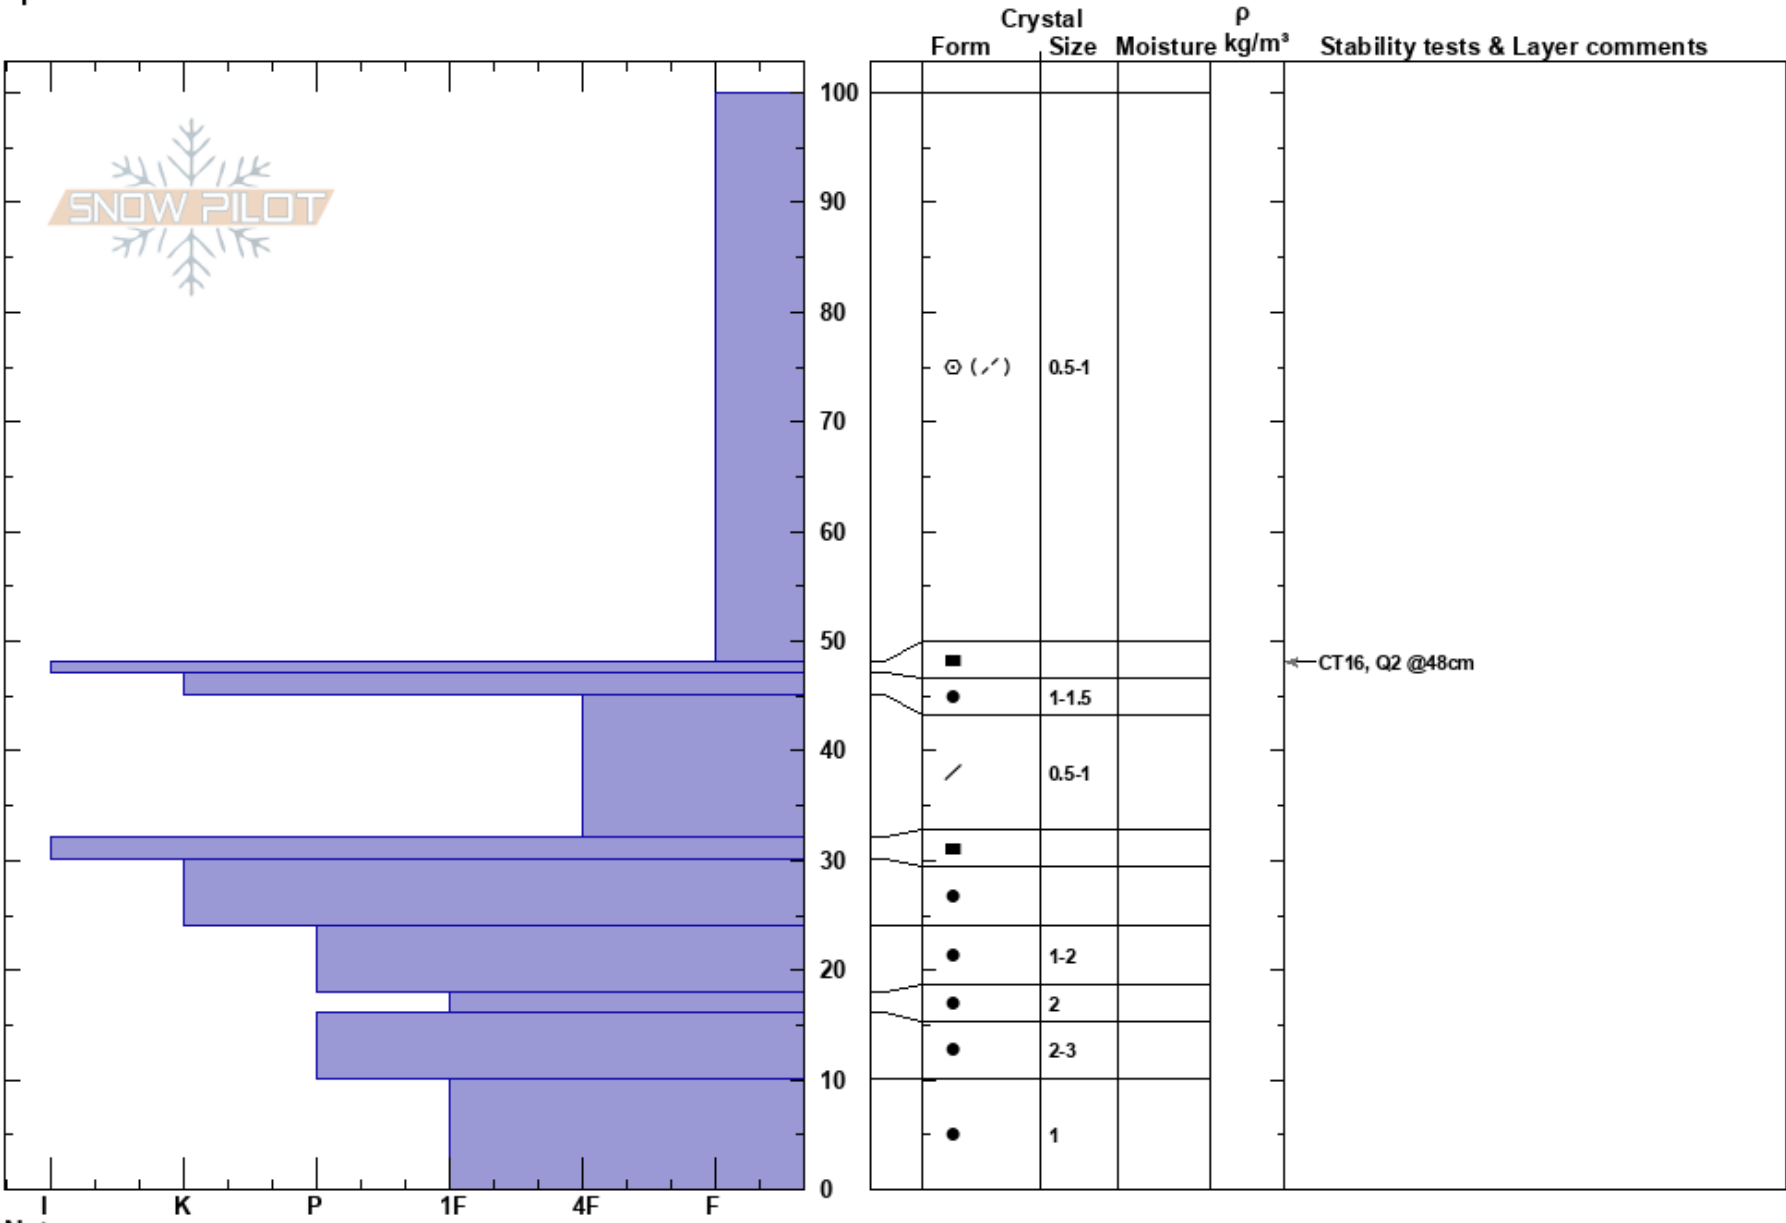

20181130_LVNP_sun
 Lassen Volcanic National
 CA
Elevation: 8209 ft
Aspect: NE
Specifics:

Eric Panebaker
 11/30/2018 - 3:15pm
Co-ord: 40.44866N, -121.55061E
Slope Angle: 30°
Wind Loading: previous

Stability:
Air Temperature: 21°F
Sky Cover: BKN
Precipitation: NO
Wind: SE Light Breeze

HS:100
PF:61 48-47cm:Problematic layer

Notes: