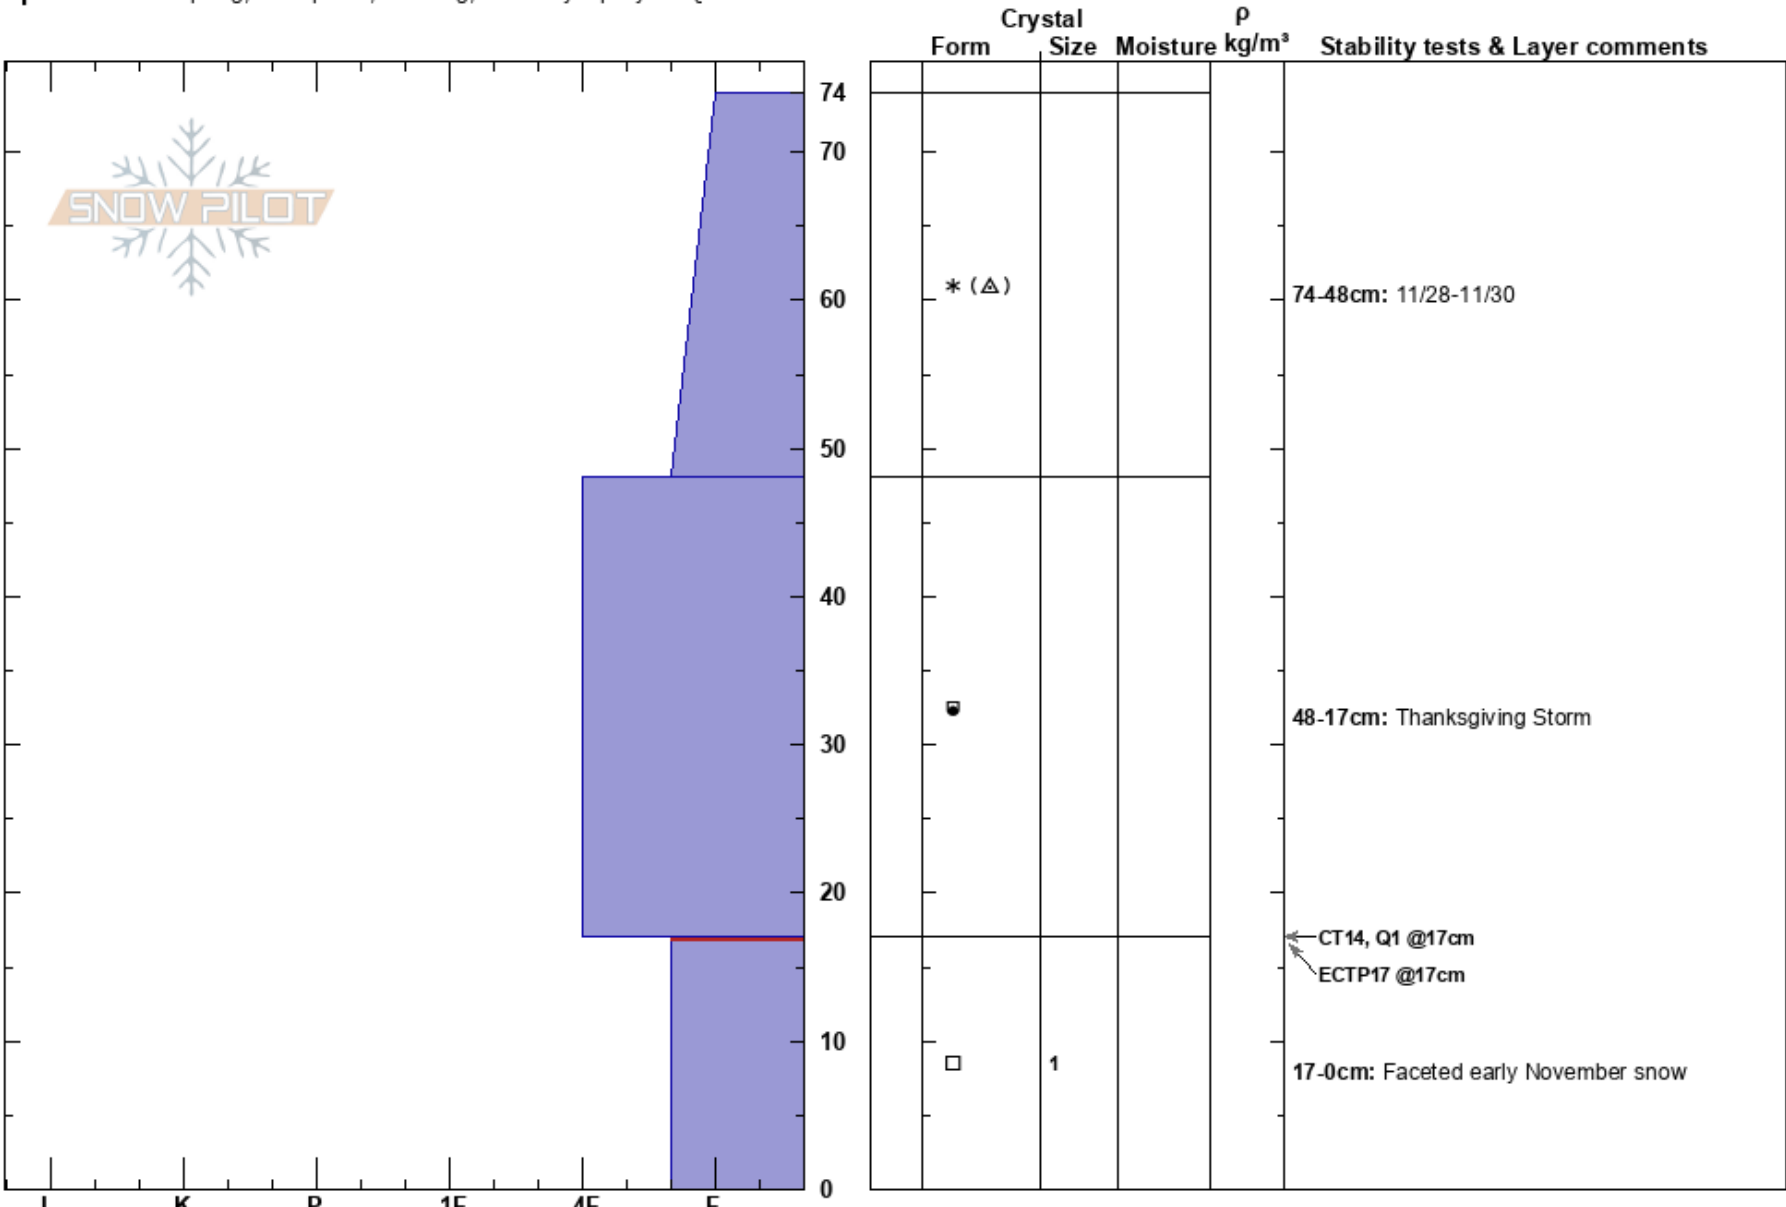

SH Timber Sale
 Bear River Range
 UT
Elevation: 8500 ft
Aspect: NW
Specifics: Collapsing, widespread; Cracking; Instability rapidly rising

to by weed
 11/30/2018 - 2:00pm
Co-ord: 41.96558N, -111.62283W
Slope Angle: 25°
Wind Loading: yes

Stability: Fair Unstable
Air Temperature: 26°F
Sky Cover: OVC
Precipitation: S2
Wind: SW Moderate

HS: 74
PF: 65
Layer Notes:
 74-48cm: 11/28-11/30
 48-17cm: Thanksgiving Storm
 17-0cm: Faceted early November snow
 17-0cm: Problematic layer

Notes: periods of heavy snowfall...many instances of collapsing and shooting cracks up to 100'