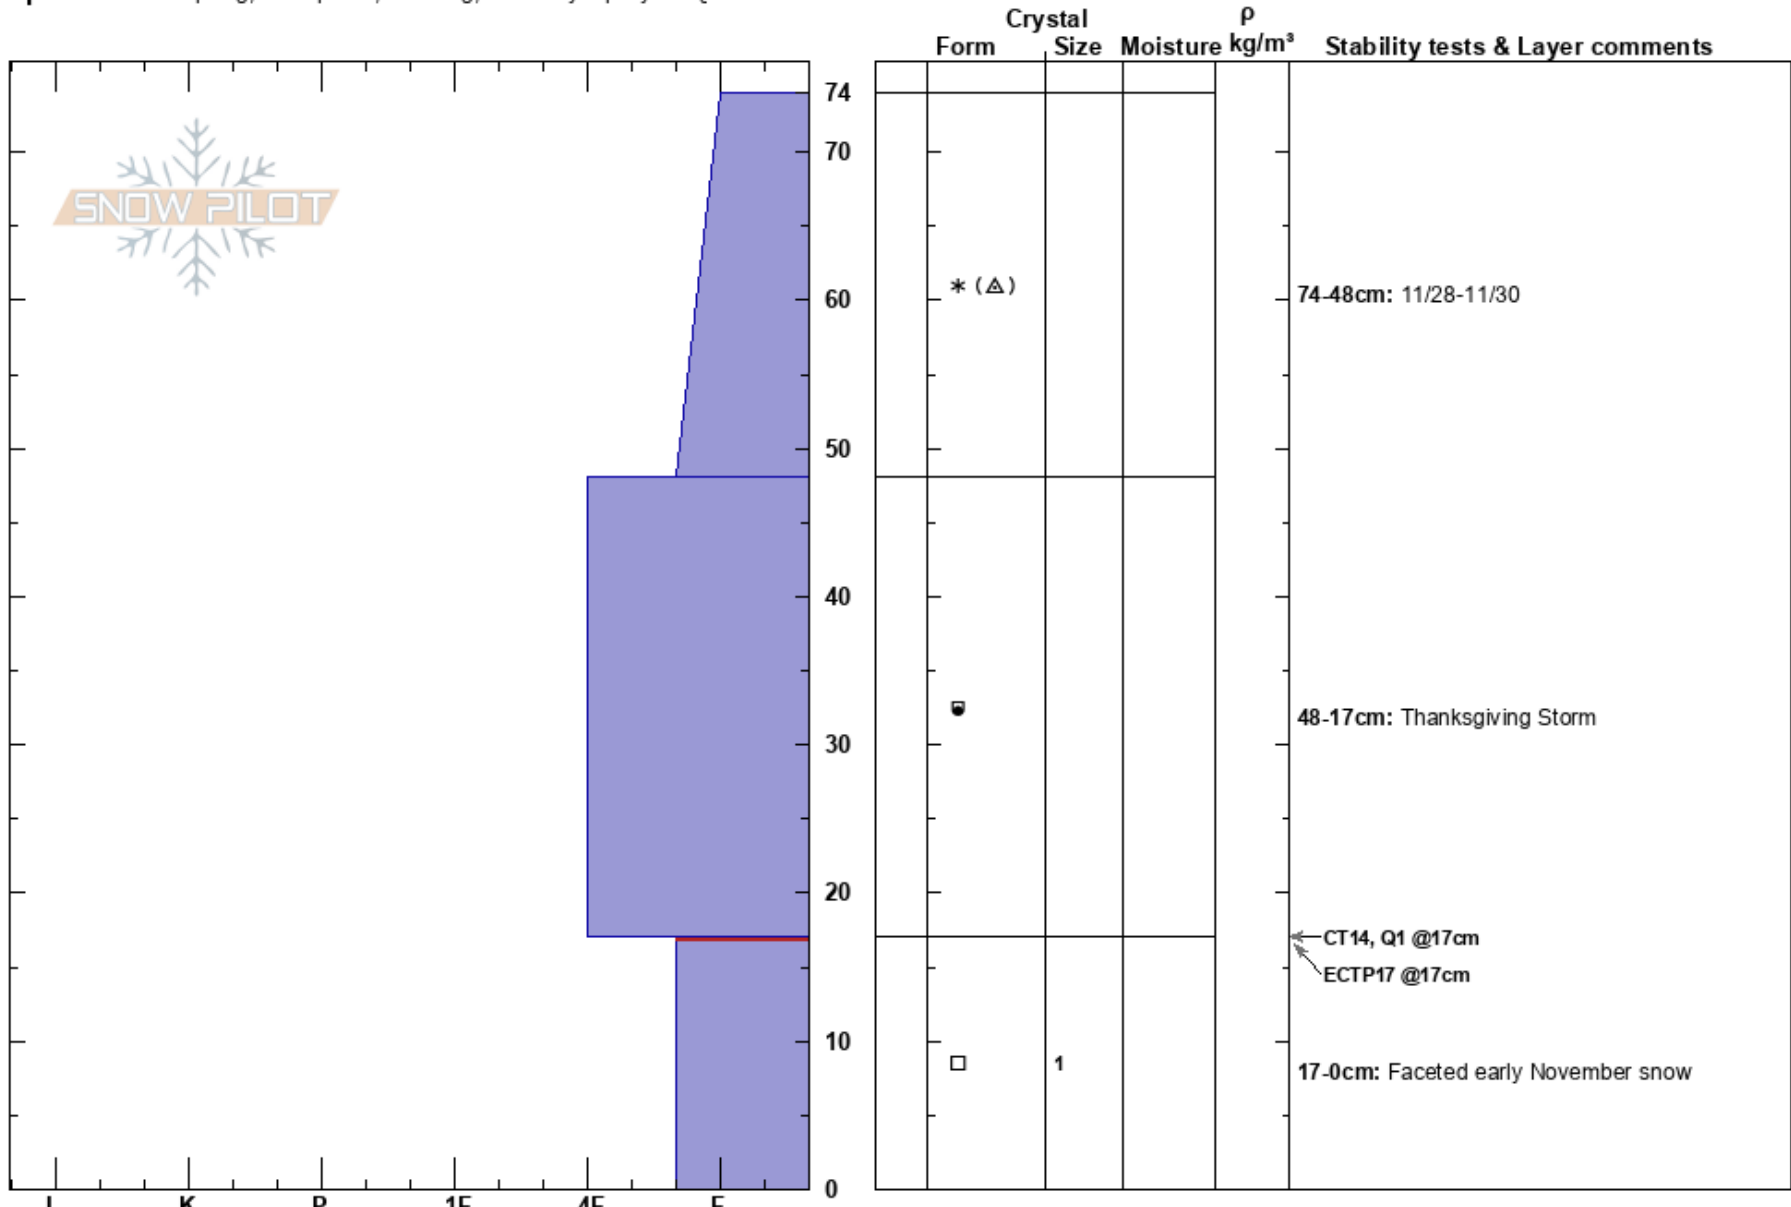

SH Timber Sale
 Bear River Range
 UT
Elevation: 8500 ft
Aspect: NW
Specifics: Collapsing, widespread; Cracking; Instability rapidly rising

toby weed
 11/30/2018 - 2:00pm
Co-ord: 41.96558N, -111.62283W
Slope Angle: 25°
Wind Loading: yes

Stability: Fair Unstable
Air Temperature: 26°F
Sky Cover: OVC
Precipitation: S2
Wind: SW Moderate

HS:74
PF:65
Layer Notes:
 74-48cm: 11/28-11/30
 48-17cm: Thanksgiving Storm
 17-0cm: Faceted early November snow
 17-0cm: Problematic layer

Notes: periods of heavy snowfall...many instances of collapsing and shooting cracks up to 100'