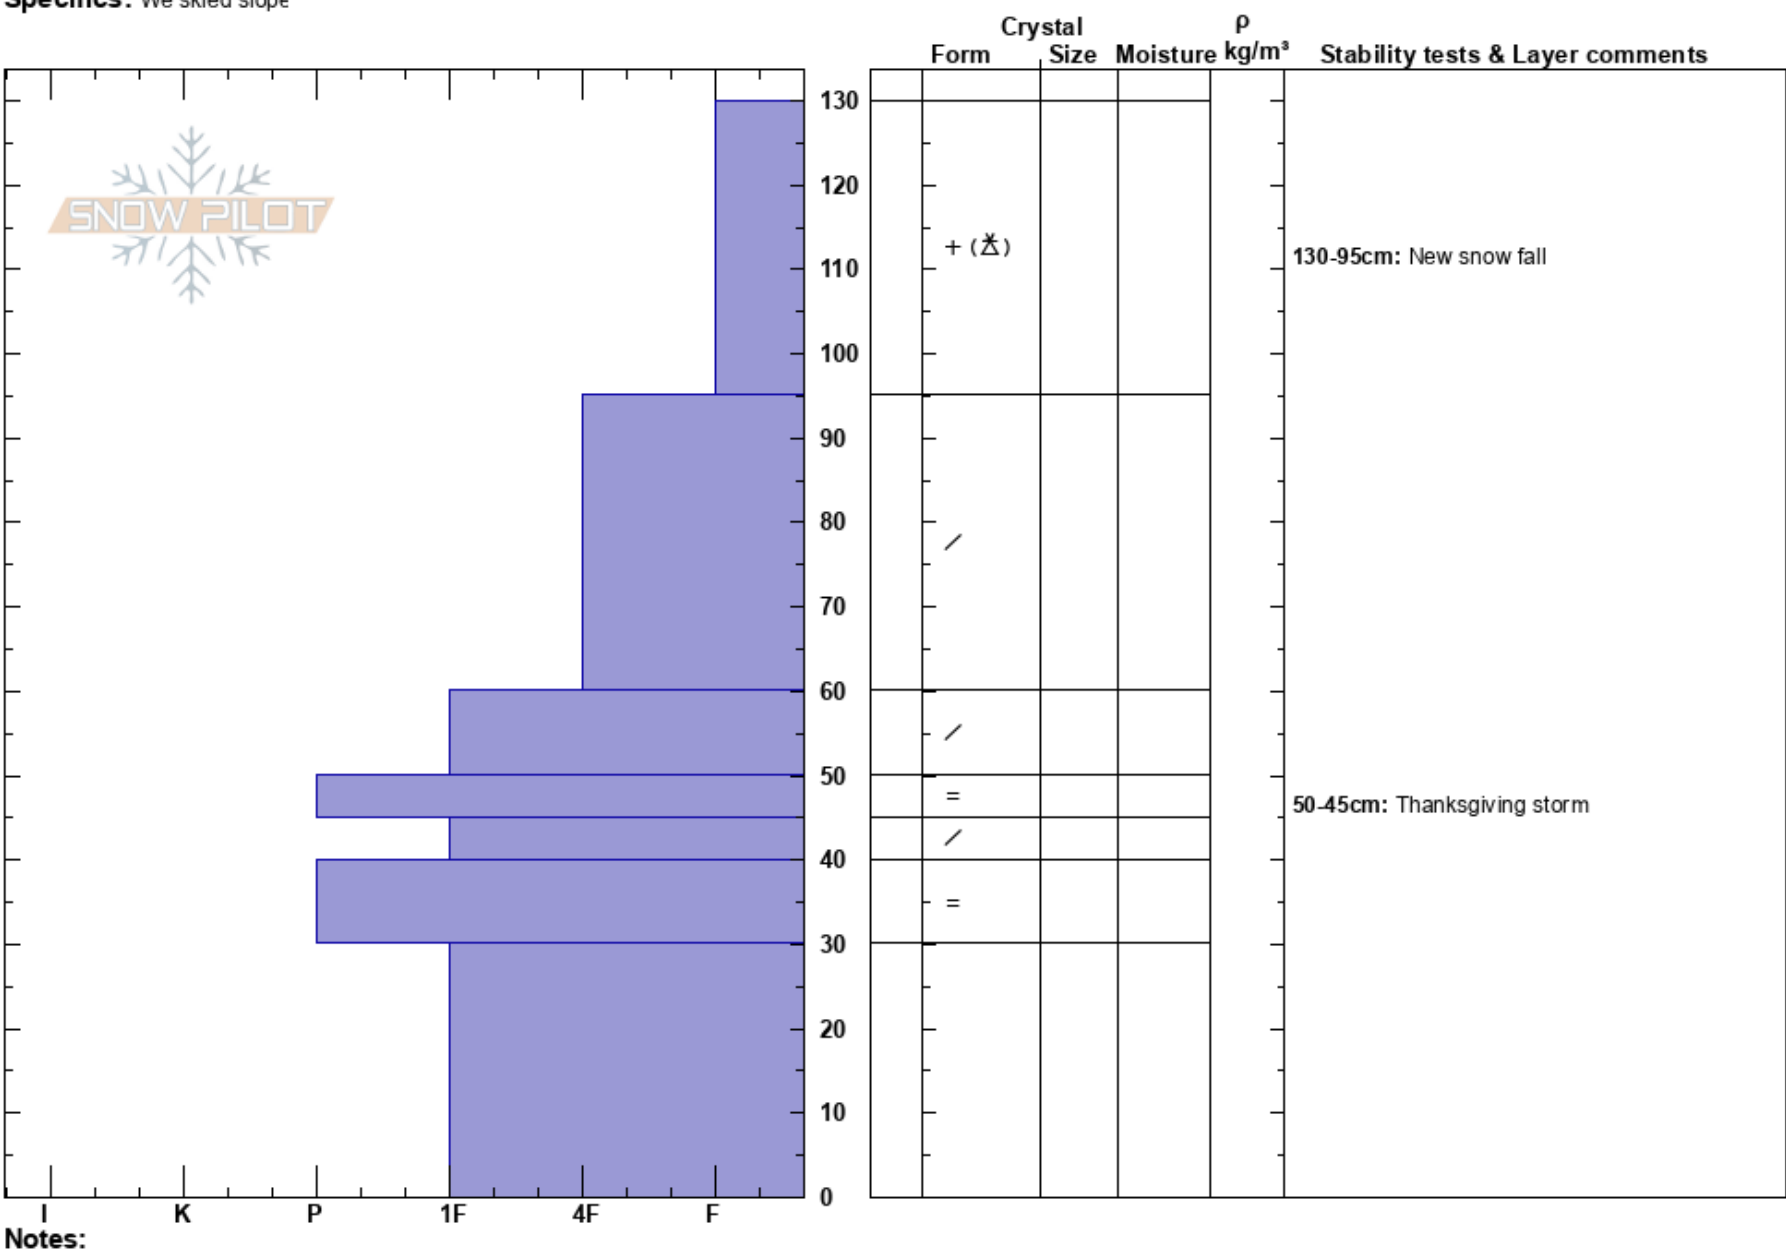

Test pit on SE Grouse
Northern Sierra
CA
Elevation: 8200 ft
Aspect: SE
Specifics: We skied slope

Gareth Feldstein
11/30/2018 - 1:24pm
Co-ord: 39.13363N, -120.24045W
Slope Angle: 28°
Wind Loading: yes

Stability:
Air Temperature:
Sky Cover: BKN
Precipitation: NO
Wind: SW Light Breeze

HS:130
PF:40
130-95cm: New snow fall
50-45cm: Thanksgiving storm

Notes: