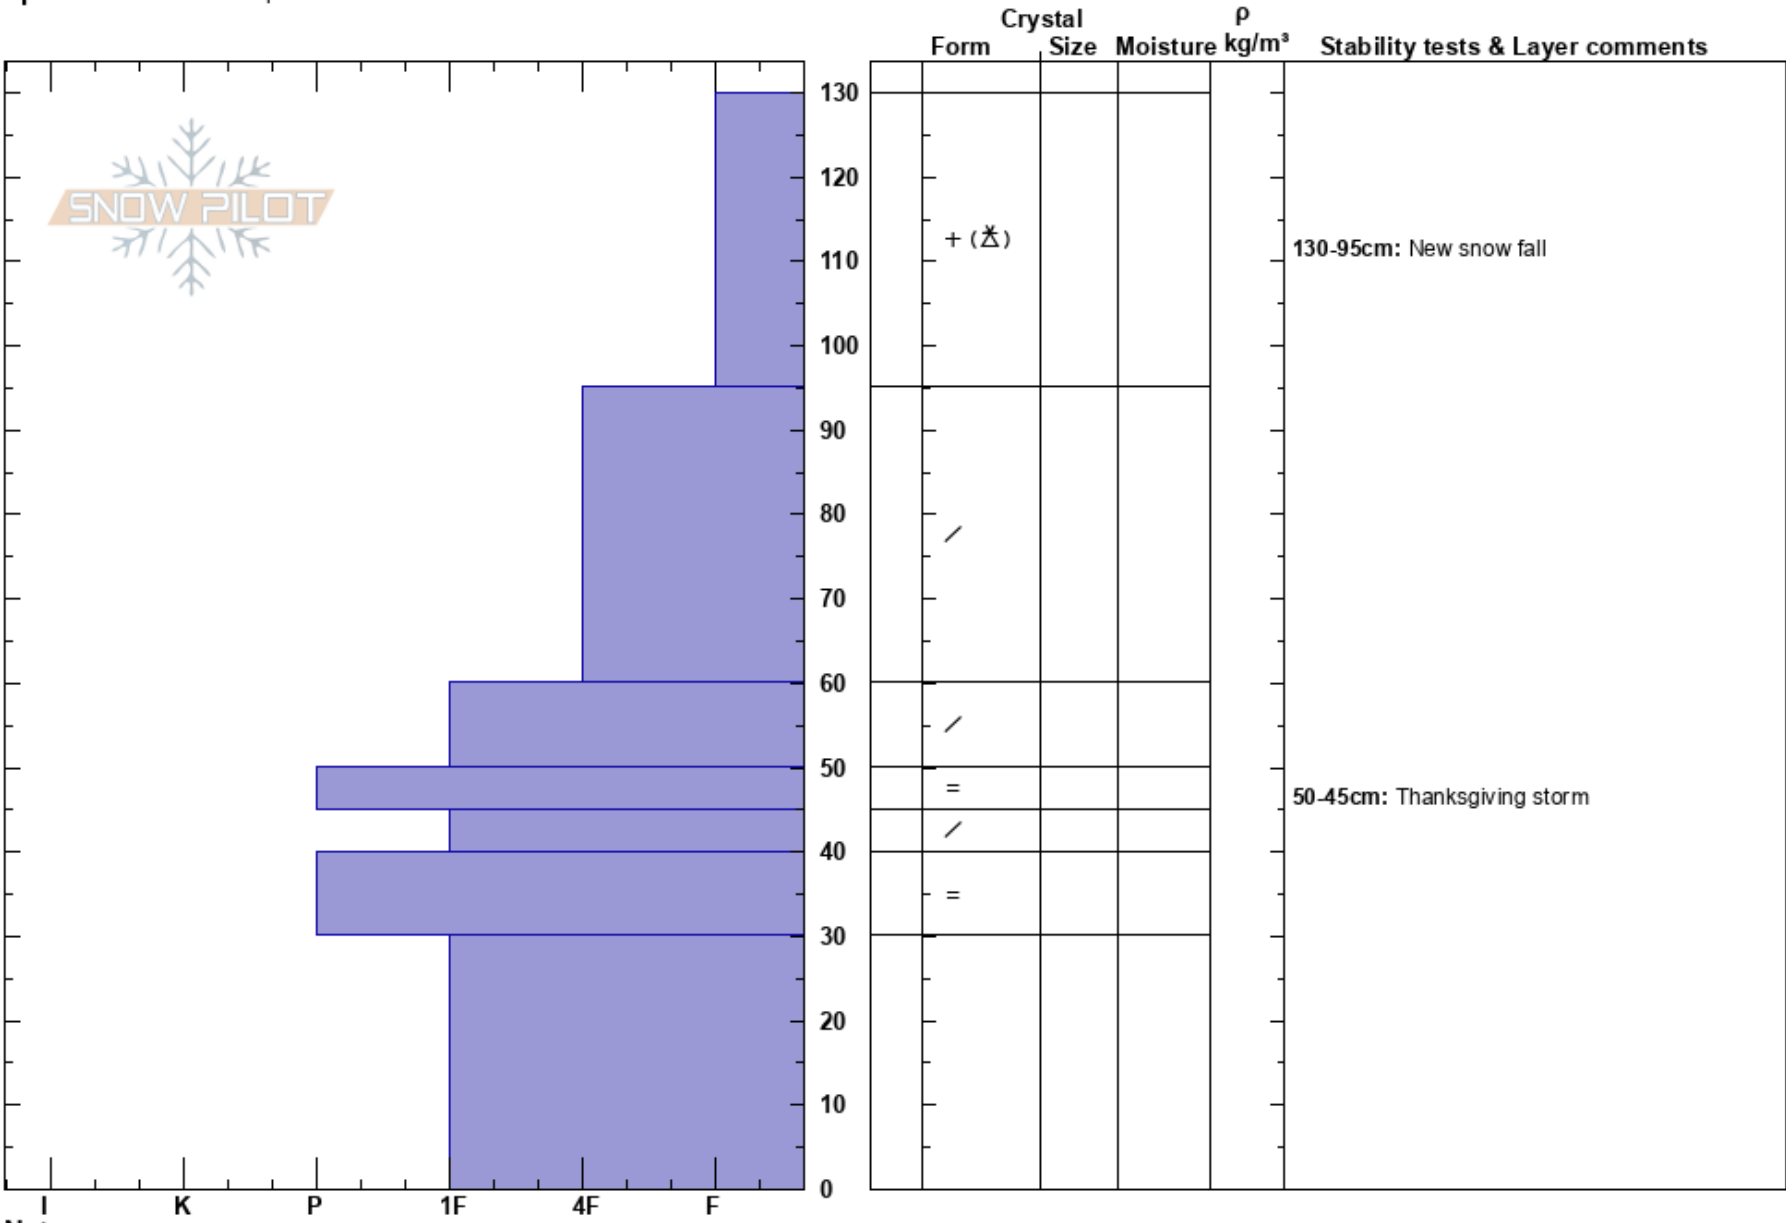

Test pit on SE Grouse  
Northern Sierra  
CA  
Elevation: 8200 ft  
Aspect: SE  
Specifics: We skied slope

Gareth Feldstein  
11/30/2018 - 1:24pm  
Co-ord: 39.13363N, -120.24045W  
Slope Angle: 28°  
Wind Loading: yes

Stability:  
Air Temperature:  
Sky Cover: BKN  
Precipitation: NO  
Wind: SW Light Breeze

HS:130  
PF:40  
130-95cm: New snow fall  
50-45cm: Thanksgiving storm

Notes: