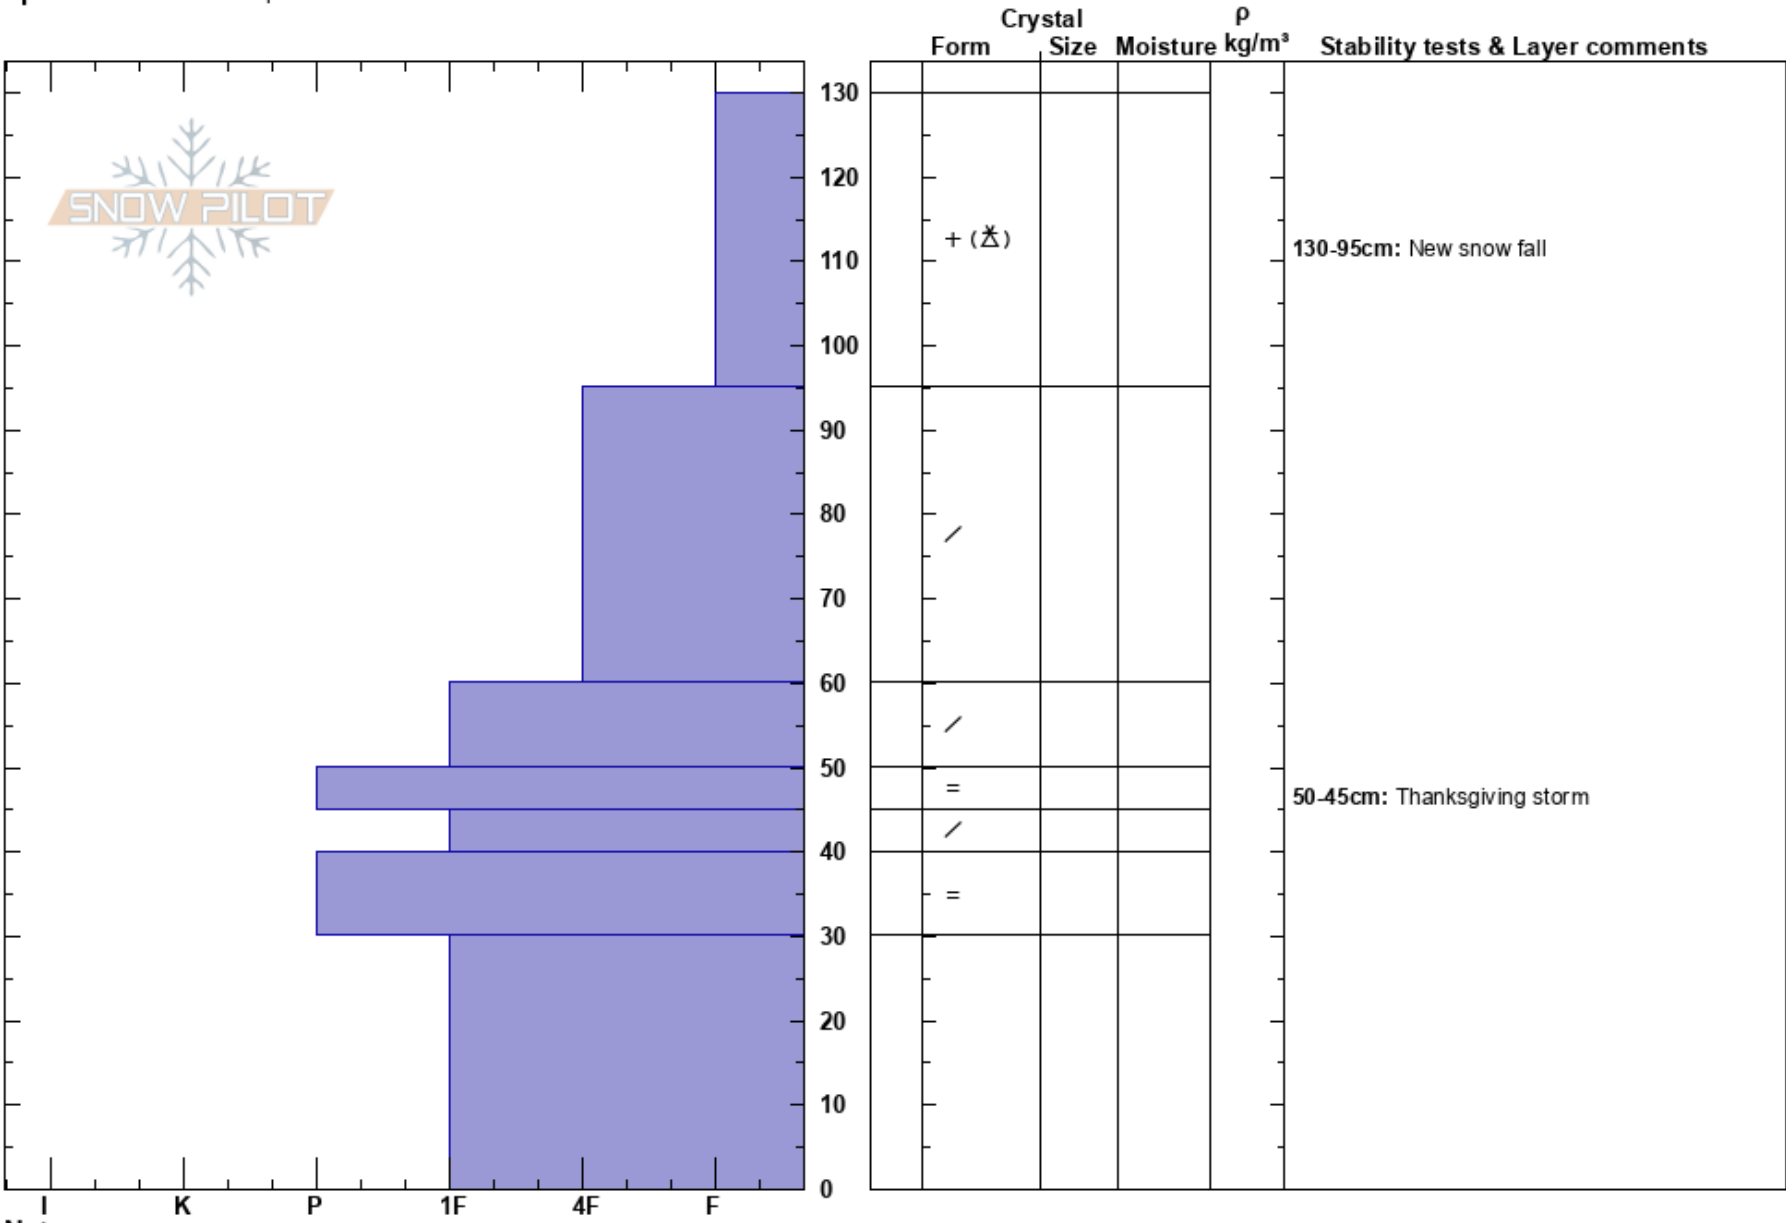

Test pit on SE Grouse
 Northern Sierra
 CA
Elevation: 8200 ft
Aspect: SE
Specifics: We skied slope

Gareth Feldstein
 11/30/2018 - 1:24pm
Co-ord: 39.13363N, -120.24045W
Slope Angle: 28°
Wind Loading: yes

Stability:
Air Temperature:
Sky Cover: BKN
Precipitation: NO
Wind: SW Light Breeze

HS:130
PF:40
 130-95cm: New snow fall
 50-45cm: Thanksgiving storm

Notes: