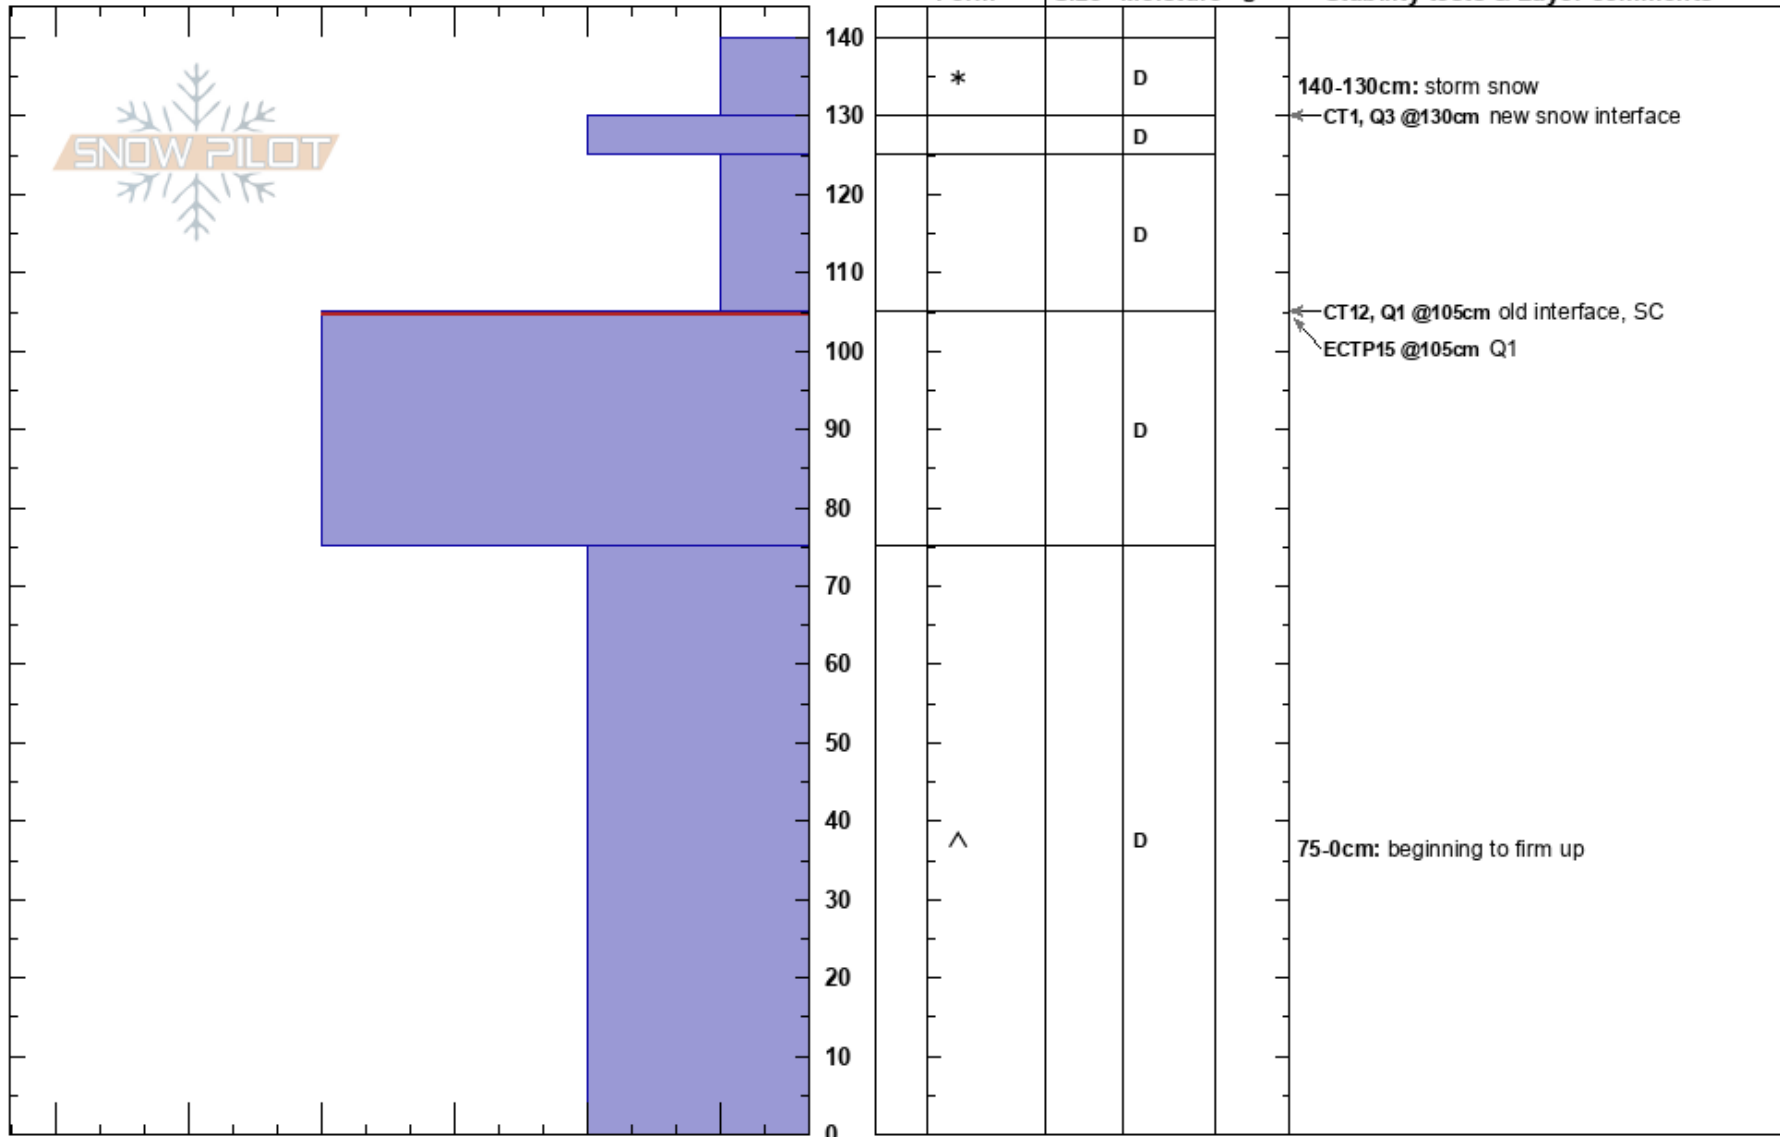

N walton Pk  
 Park Range  
 CO  
**Elevation:** 9958 ft  
**Aspect:** NE

john morrone  
 11/30/2018 - 12:40pm  
**Co-ord:** 40.36652N, -106.68714W  
**Slope Angle:** 25°  
**Wind Loading:**

**Stability:**  
**Air Temperature:** 22°C  
**Sky Cover:** OVC  
**Precipitation:** S1  
**Wind:** SW Light Breeze

**HS:** 140  
**PS:** 25  
 140-130cm: storm snow  
 105-75cm: Problematic layer  
 75-0cm: beginning to firm up

**Specifics:** Collapsing, localized; Ski tracks on slope; We skied slope

**Notes:**