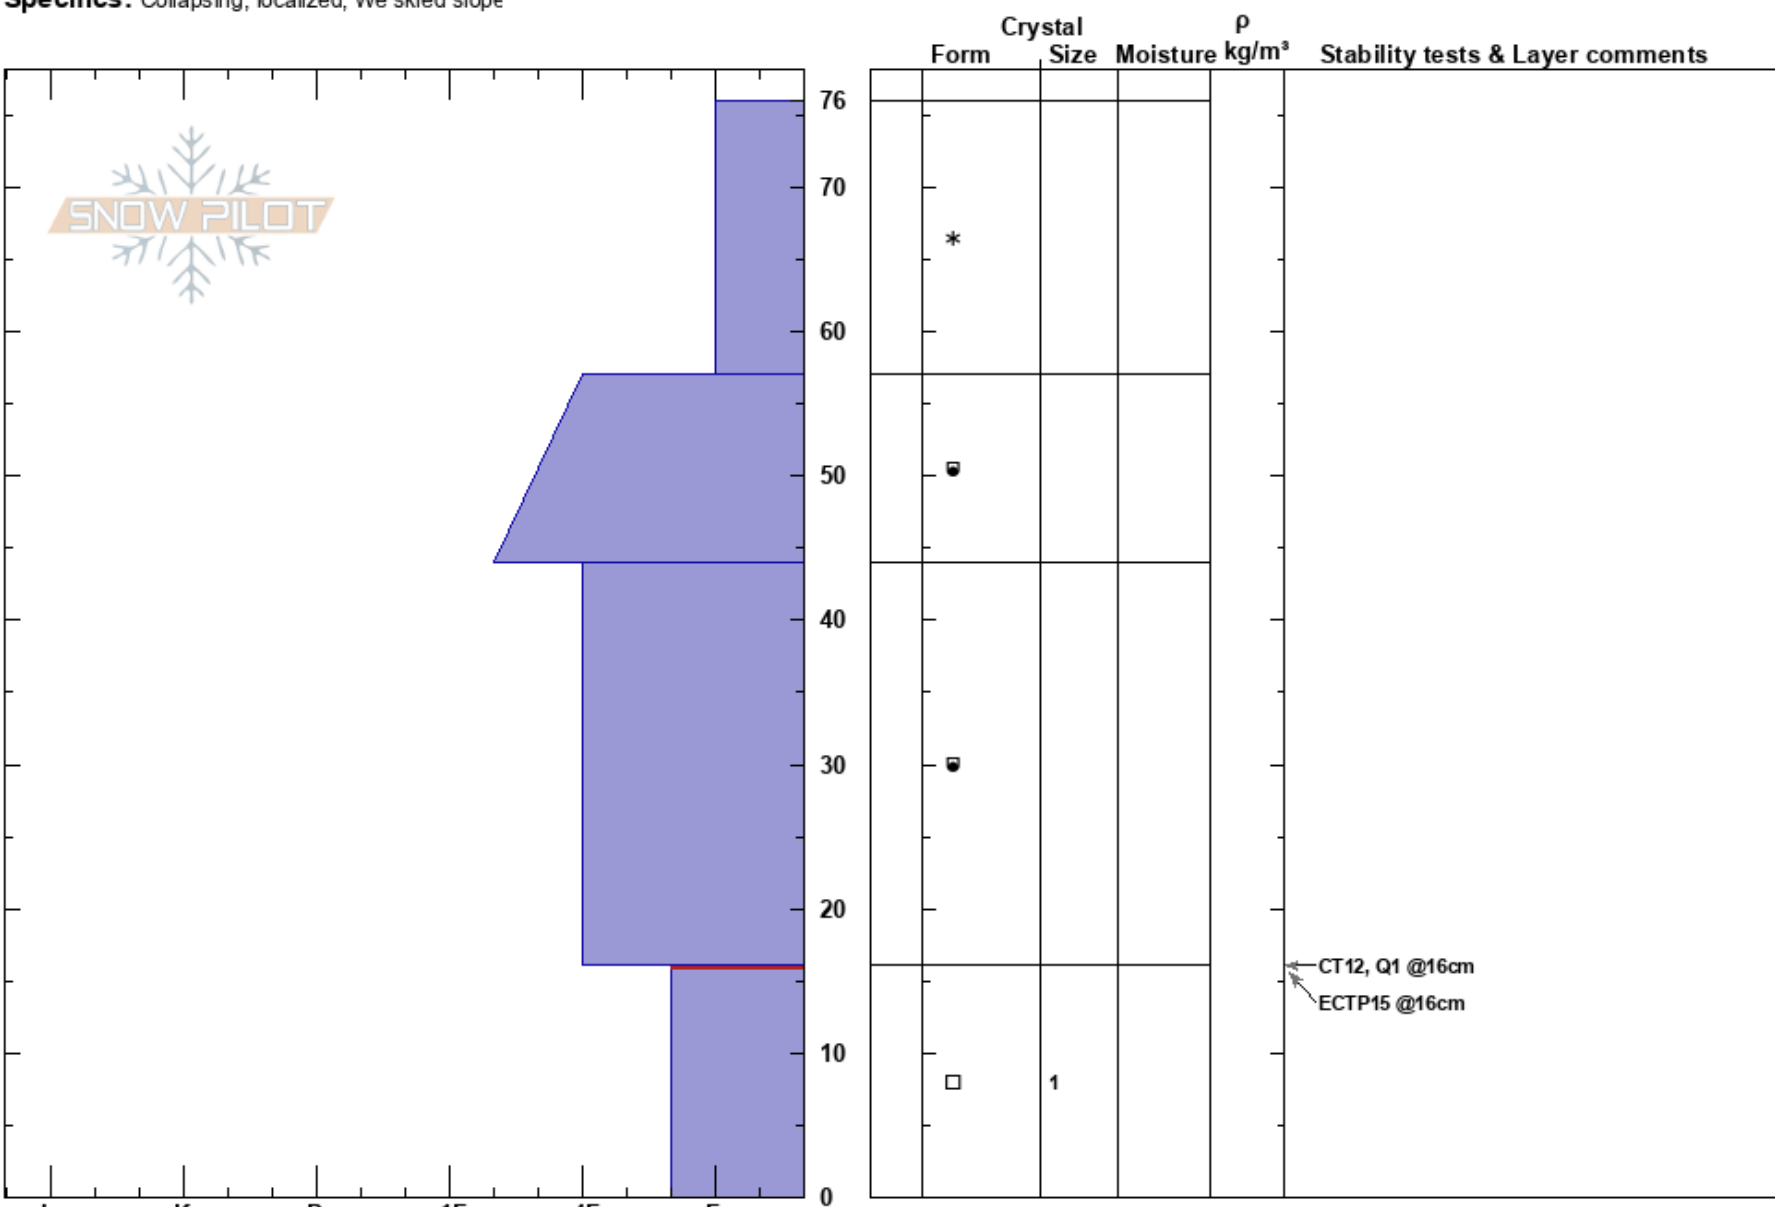

TG/Blind saddle
 Bear River Range
 UT
 Elevation: 8800 ft
 Aspect: N
 Specifics: Collapsing, localized; We skied slope

toby weed
 11/29/2018 - 3:00pm
 Co-ord: 41.88679N, -111.64777W
 Slope Angle: 25°
 Wind Loading: yes

Stability: Fair Stable
 Air Temperature: 29°F
 Sky Cover: OVC
 Precipitation: S2
 Wind: SE Moderate

HS:76
 PS: 20
 16-0cm: Problematic layer

Notes: