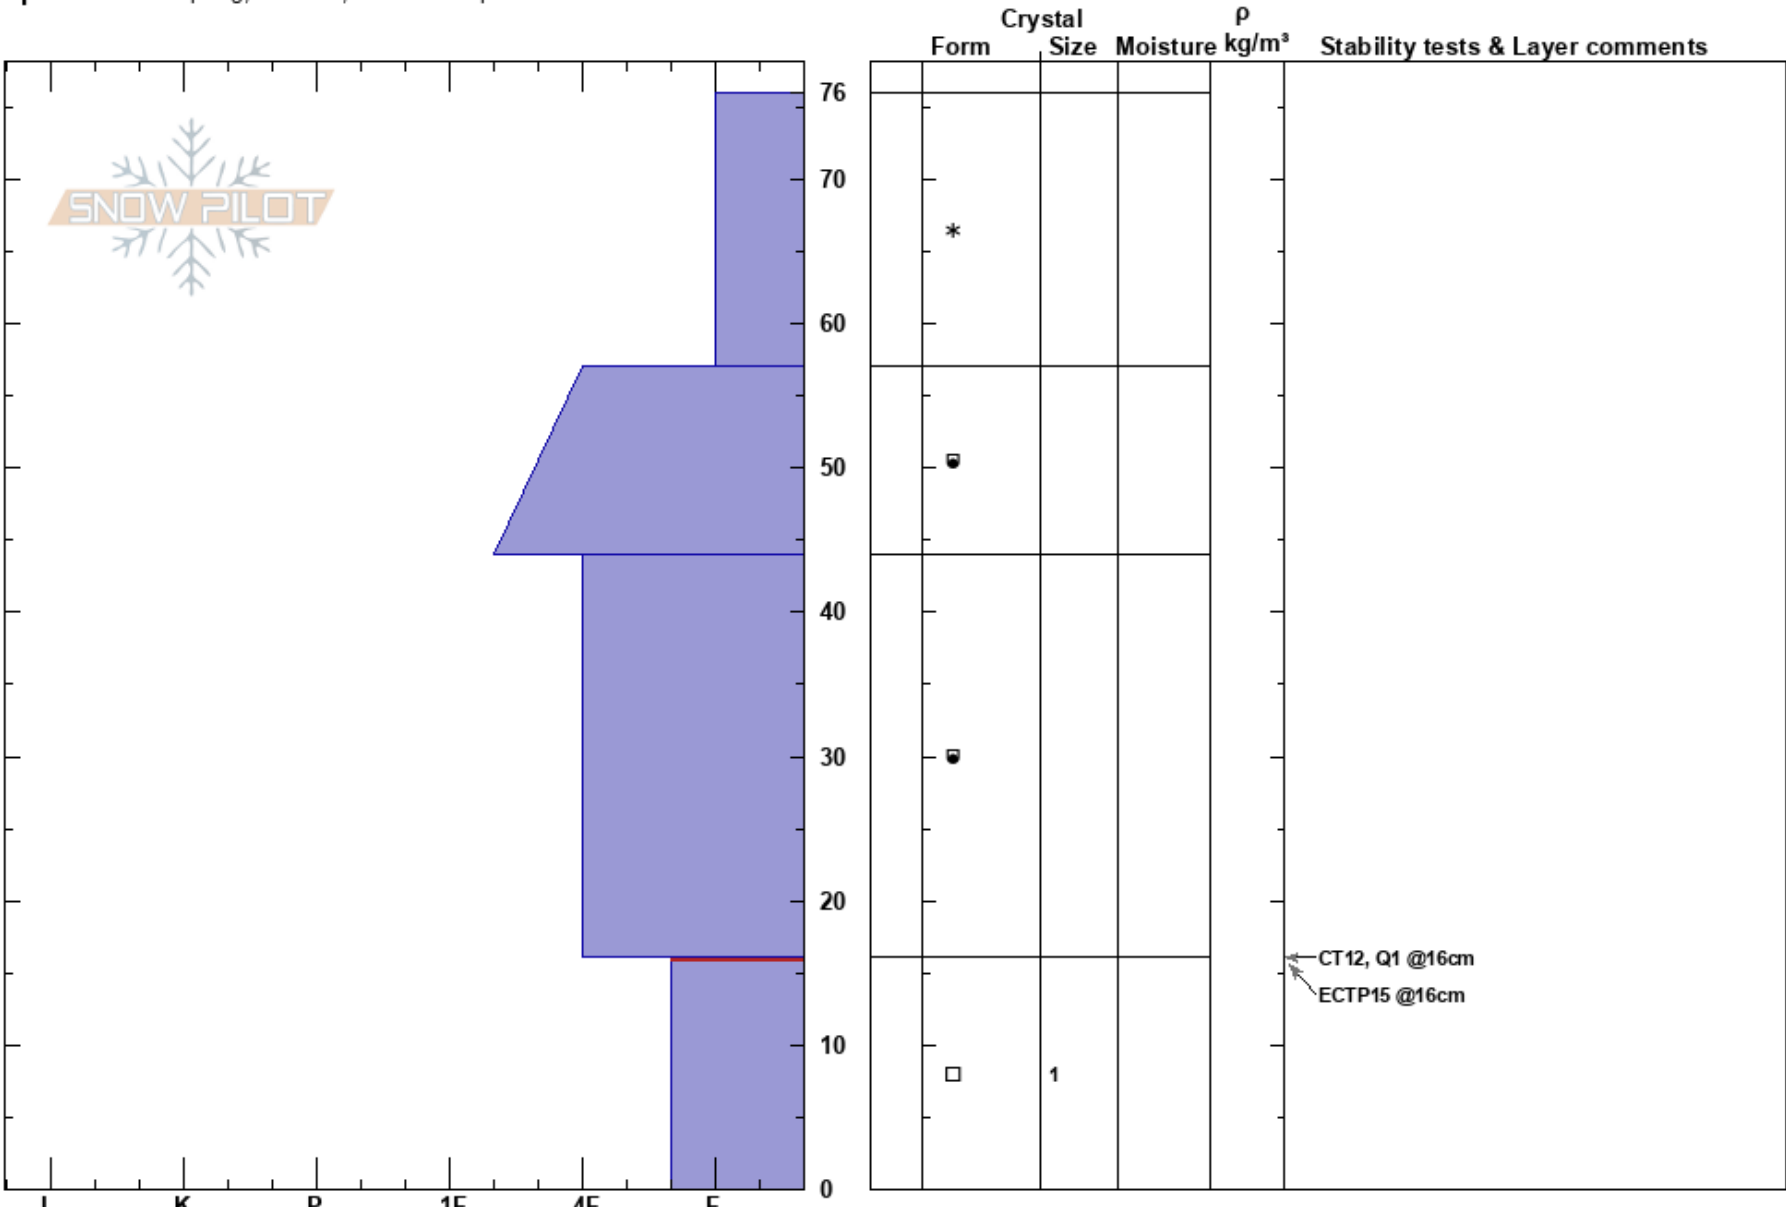

TG/Blind saddle
 Bear River Range
 UT
 Elevation: 8800 ft
 Aspect: N
 Specifics: Collapsing, localized; We skied slope

toby weed
 11/29/2018 - 3:00pm
 Co-ord: 41.88679N, -111.64777W
 Slope Angle: 25°
 Wind Loading: yes

Stability: Fair Stable
 Air Temperature: 29°F
 Sky Cover: OVC
 Precipitation: S2
 Wind: SE Moderate

HS:76
 PS: 20
 16-0cm: Problematic layer

Notes: