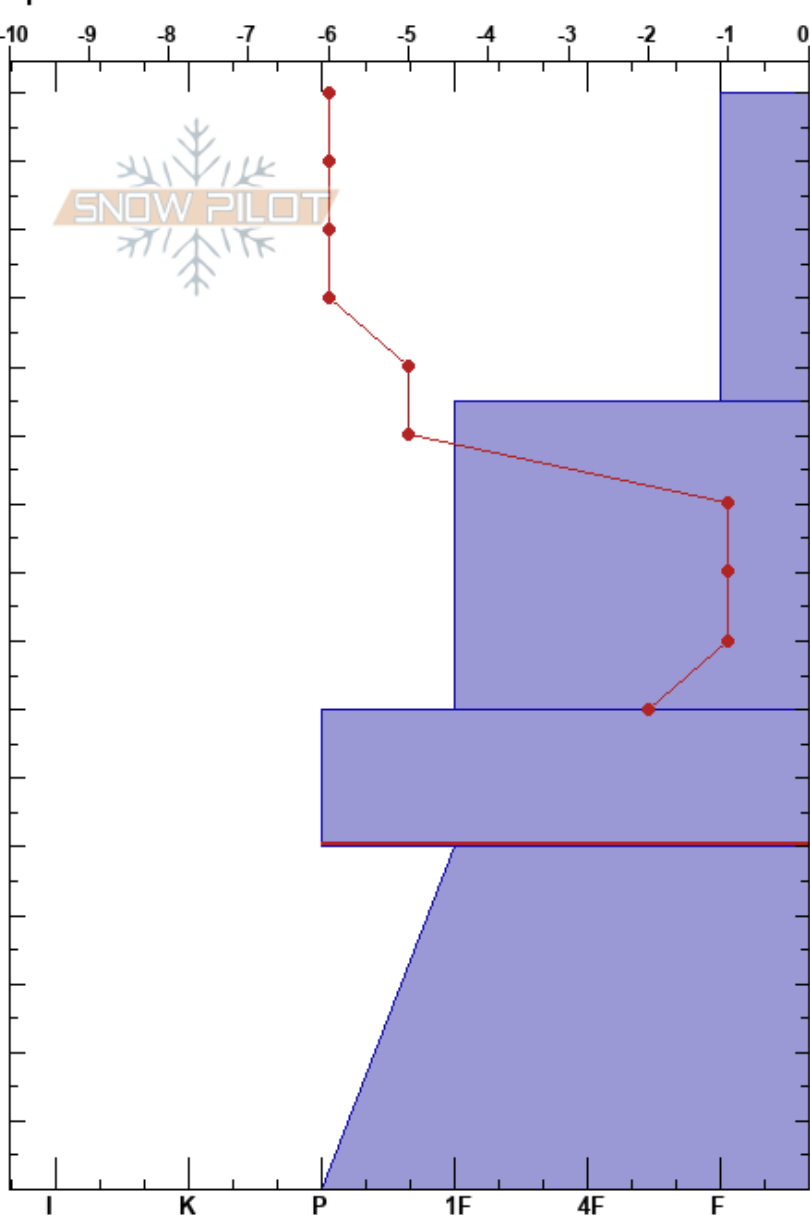

Tincan
 Chugach Range
 AK
 Elevation: 3200 ft
 Aspect: 175°
 Specifics:

Elias Holt
 11/28/2018 - 2:00pm
 Co-ord:
 Slope Angle: 21°
 Wind Loading: no

Stability:
 Air Temperature: -8°C
 Sky Cover: X
 Precipitation: NO
 Wind: E Calm

HS:160
 PF:50
 70-50cm: BSH 11/23
 70-50cm: Problematic layer

Form	Crystal Size	Moisture	ρ kg/m ³	Stability tests & Layer comments
/	2	M		
/	1.5	M		
⊙(V)	1.5-6	M		70-50cm: BSH 11/23
•	1	M		

Notes: 11/23 BSH down 70CM's