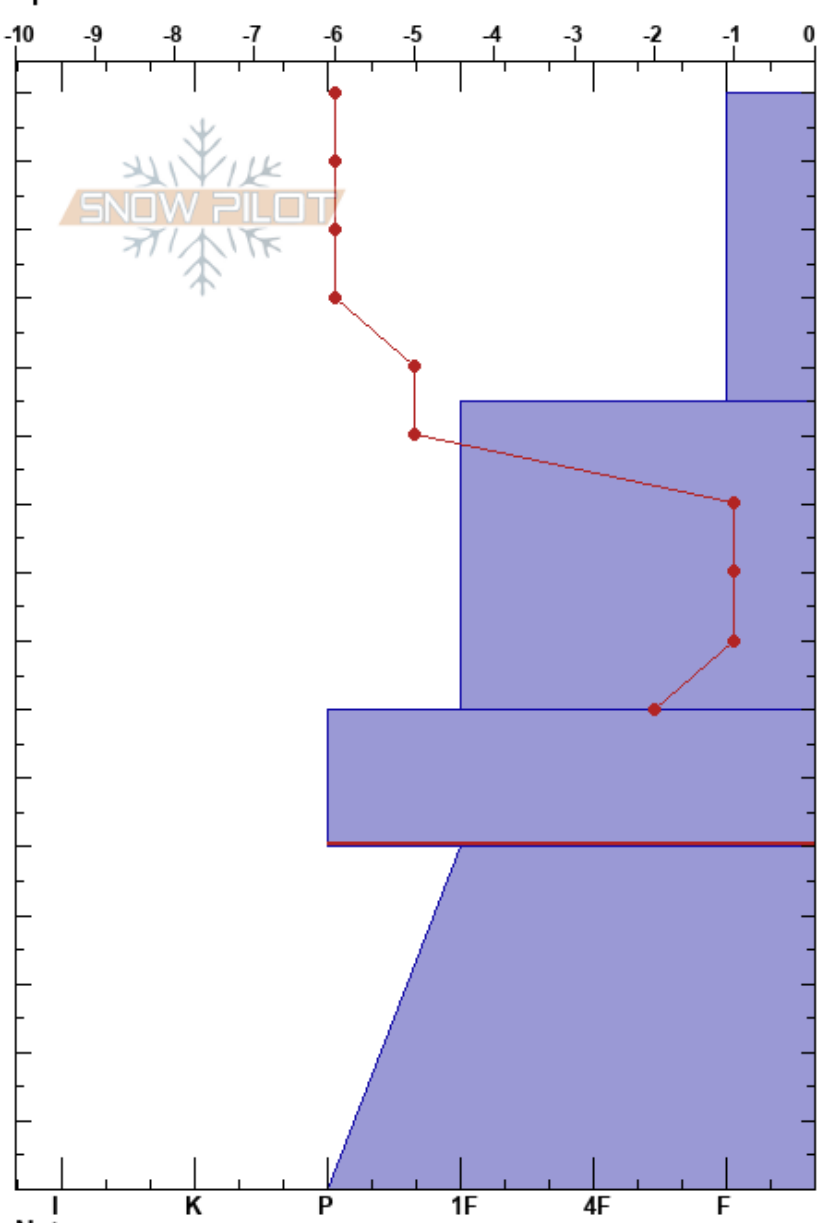

Tincan
 Chugach Range
 AK
 Elevation: 3200 ft
 Aspect: 175°
 Specifics:

Elias Holt
 11/28/2018 - 2:00pm
 Co-ord:
 Slope Angle: 21°
 Wind Loading: no

Stability:
 Air Temperature: -8°C
 Sky Cover: X
 Precipitation: NO
 Wind: E Calm

HS:160
 PF:50
 70-50cm: BSH 11/23
 70-50cm: Problematic layer

Form	Crystal Size	Moisture	ρ kg/m ³	Stability tests & Layer comments
/	2	M		
/	1.5	M		
⊙(V)	1.5-6	M		70-50cm: BSH 11/23
•	1	M		

CTN
 ECTX

Notes: 11/23 BSH down 70CM's