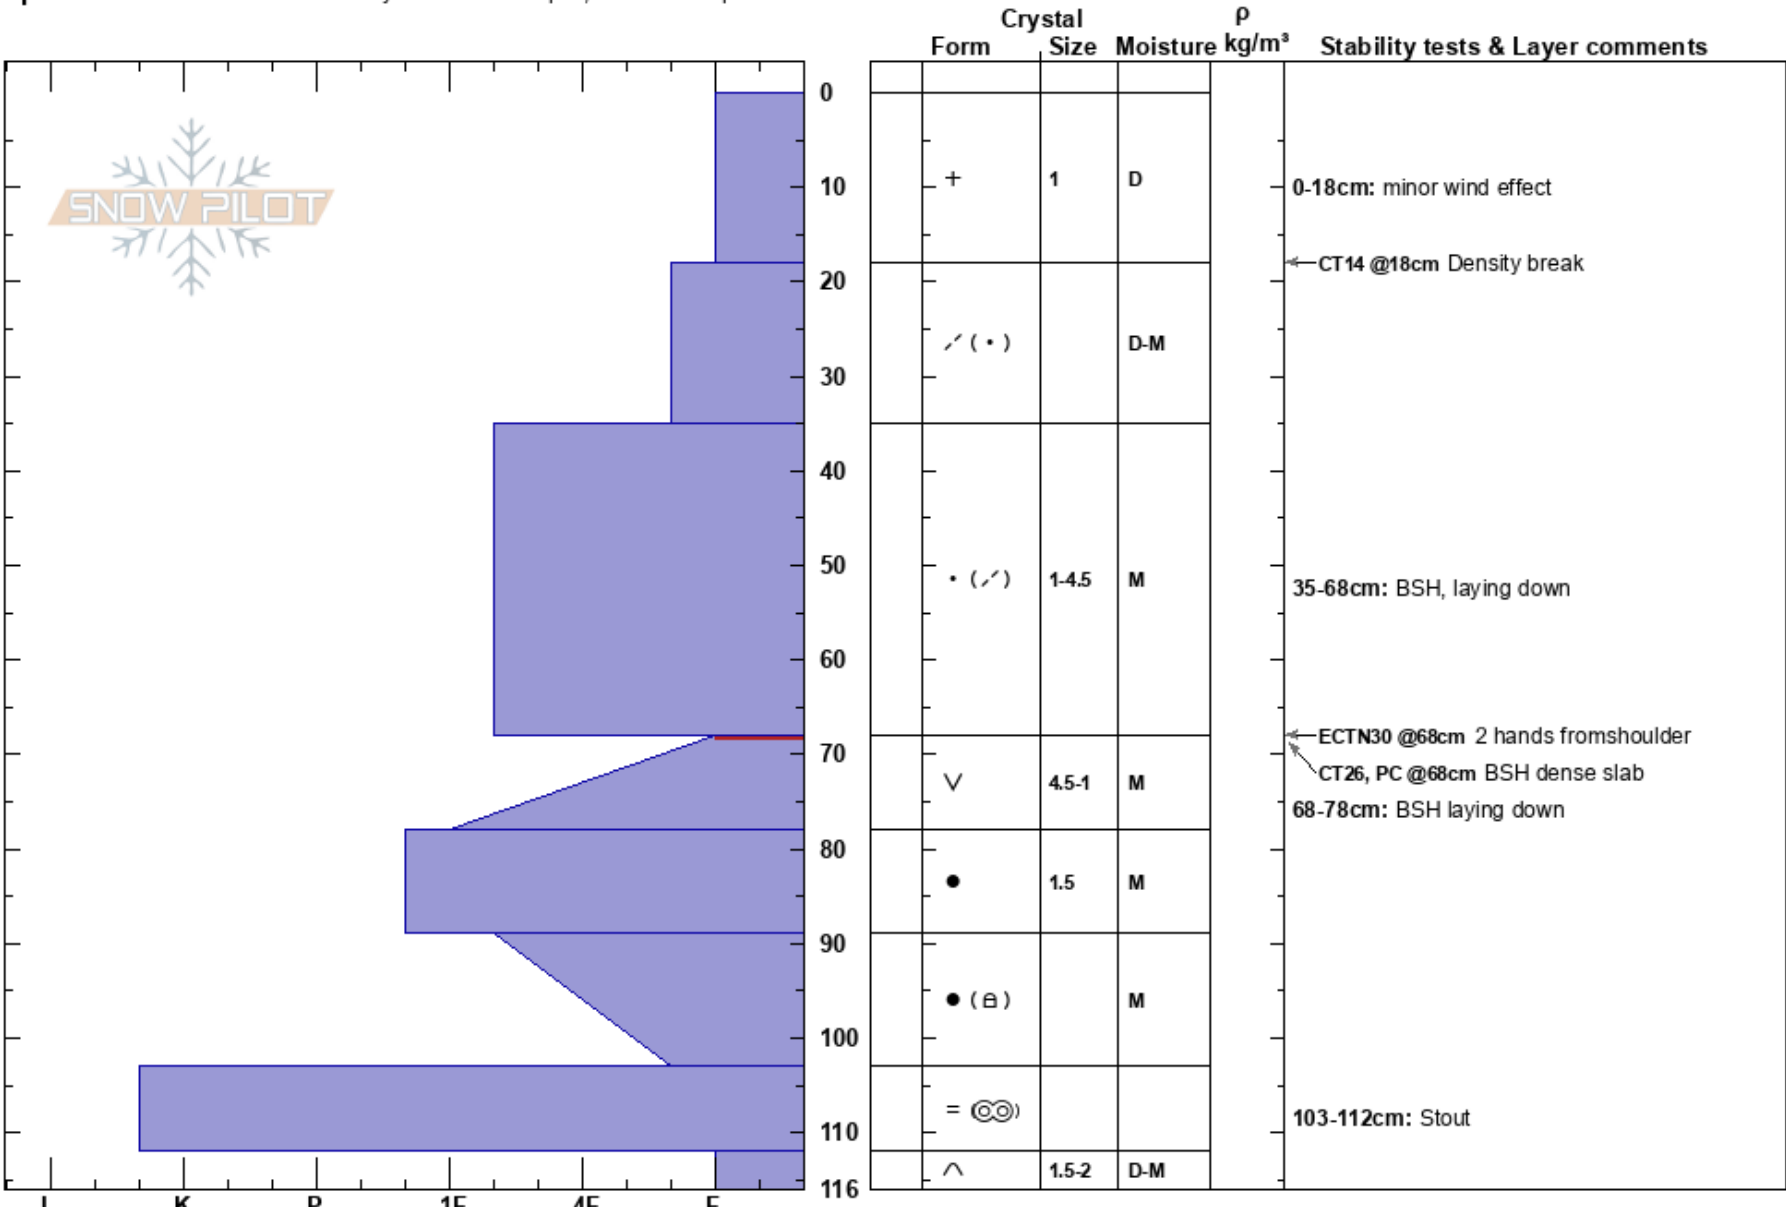

Sunburst #2 WPW
 Kenai Mountains
 AK
Elevation: 3580 ft
Aspect: 260°
Specifics: Recent avalanche activity on different slopes; We skied slope

Taylor Crocker
 11/29/2018 - 1:50pm
Co-ord: 60.76500N, 149.20000W
Slope Angle: 31°
Wind Loading: previous

Stability: Good
Air Temperature: 22°C
Sky Cover: SCT
Precipitation: NO
Wind: Calm

HS:116
PF:45
 0-18cm: minor wind effect
 35-68cm: BSH, laying down
 68-78cm: BSH laying down
 68-78cm: Problematic layer
 103-112cm: Stout

Notes: cross loaded location, extensive roller balls, runnels below 2300', secondary layer of Concern rounded facets above rain crust, WEST latitude Not E.