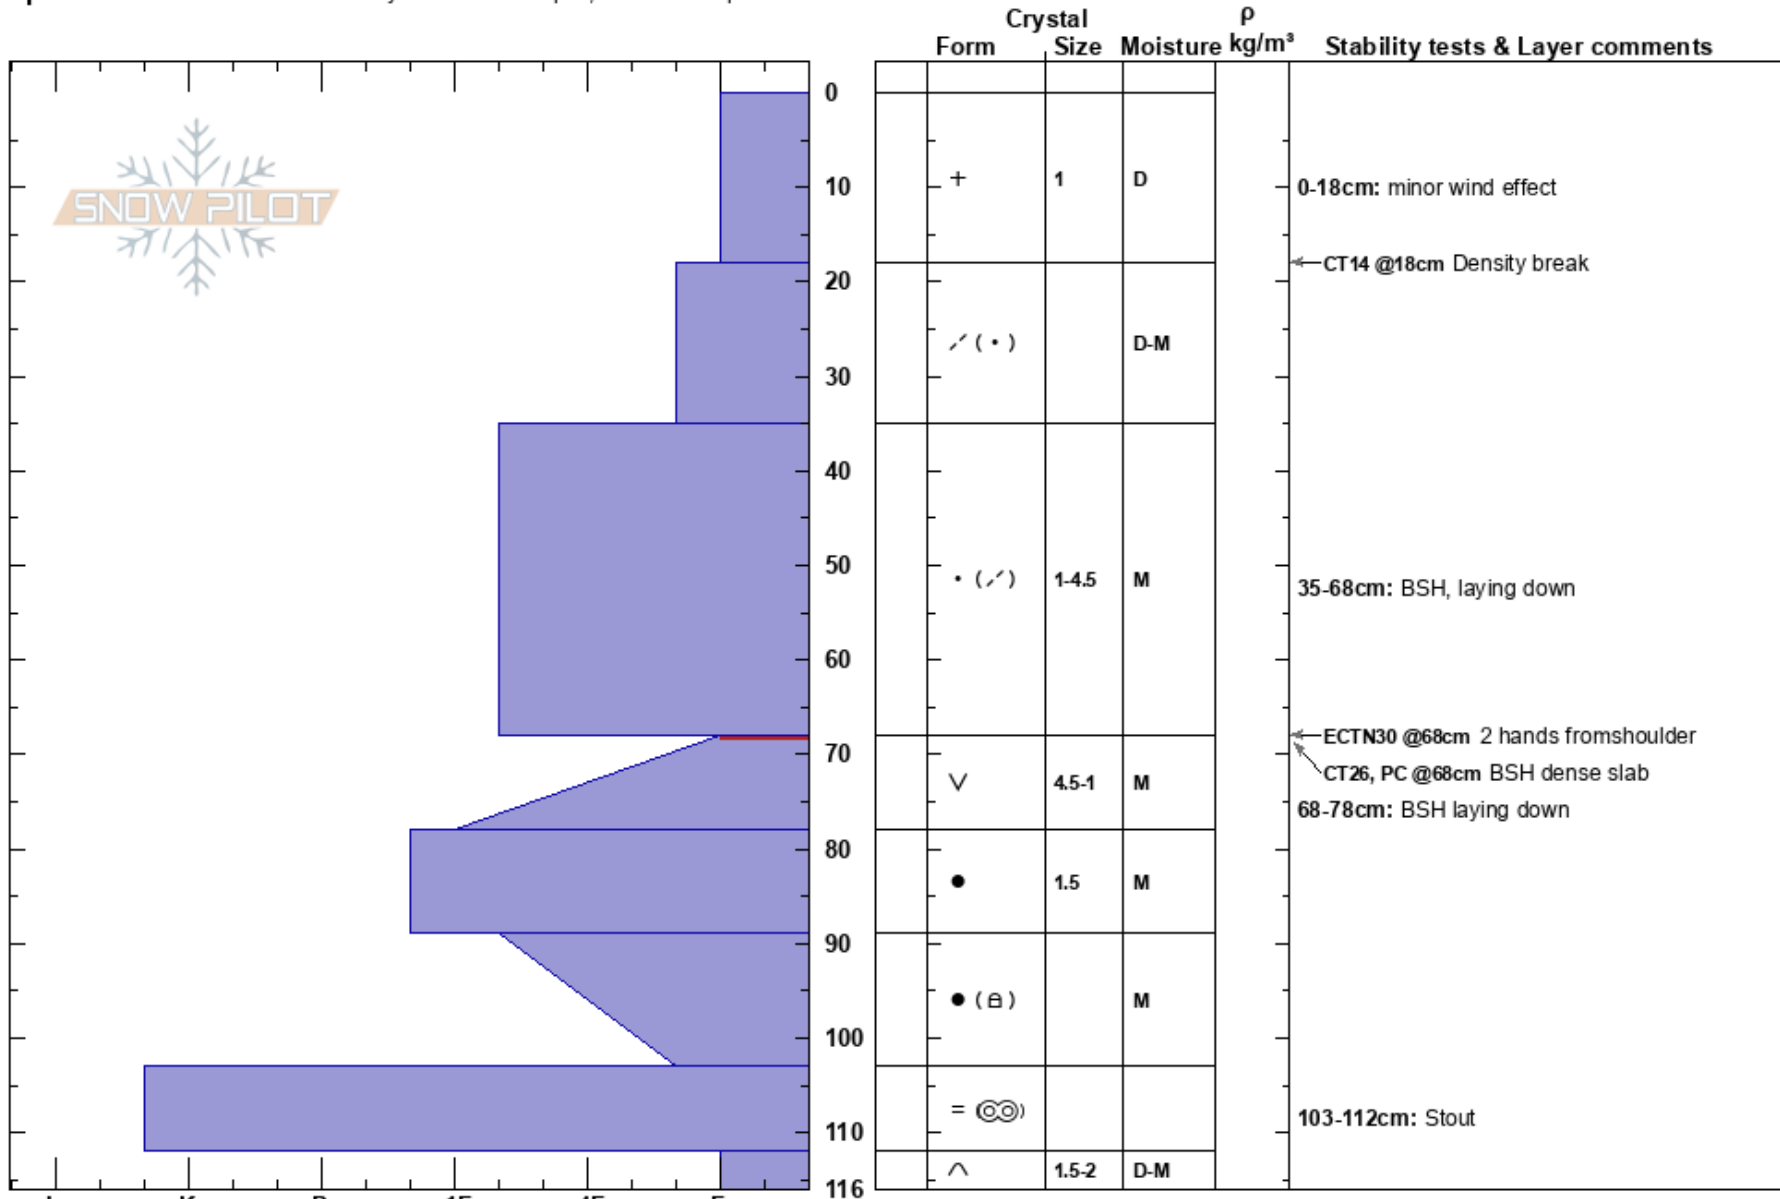

Sunburst #2 WPW
 Kenai Mountains
 AK
Elevation: 3580 ft
Aspect: 260°
Specifics: Recent avalanche activity on different slopes; We skied slope

Taylor Crocker
 11/29/2018 - 1:50pm
Co-ord: 60.76500N, 149.20000W
Slope Angle: 31°
Wind Loading: previous

Stability: Good
Air Temperature: 22°C
Sky Cover: SCT
Precipitation: NO
Wind: Calm

HS:116
PF:45
 0-18cm: minor wind effect
 35-68cm: BSH, laying down
 68-78cm: BSH laying down
 68-78cm: Problematic layer
 103-112cm: Stout

Notes: cross loaded location, extensive roller balls, runnels below 2300', secondary layer of Concern rounded facets above rain crust, WEST latitude Not E.