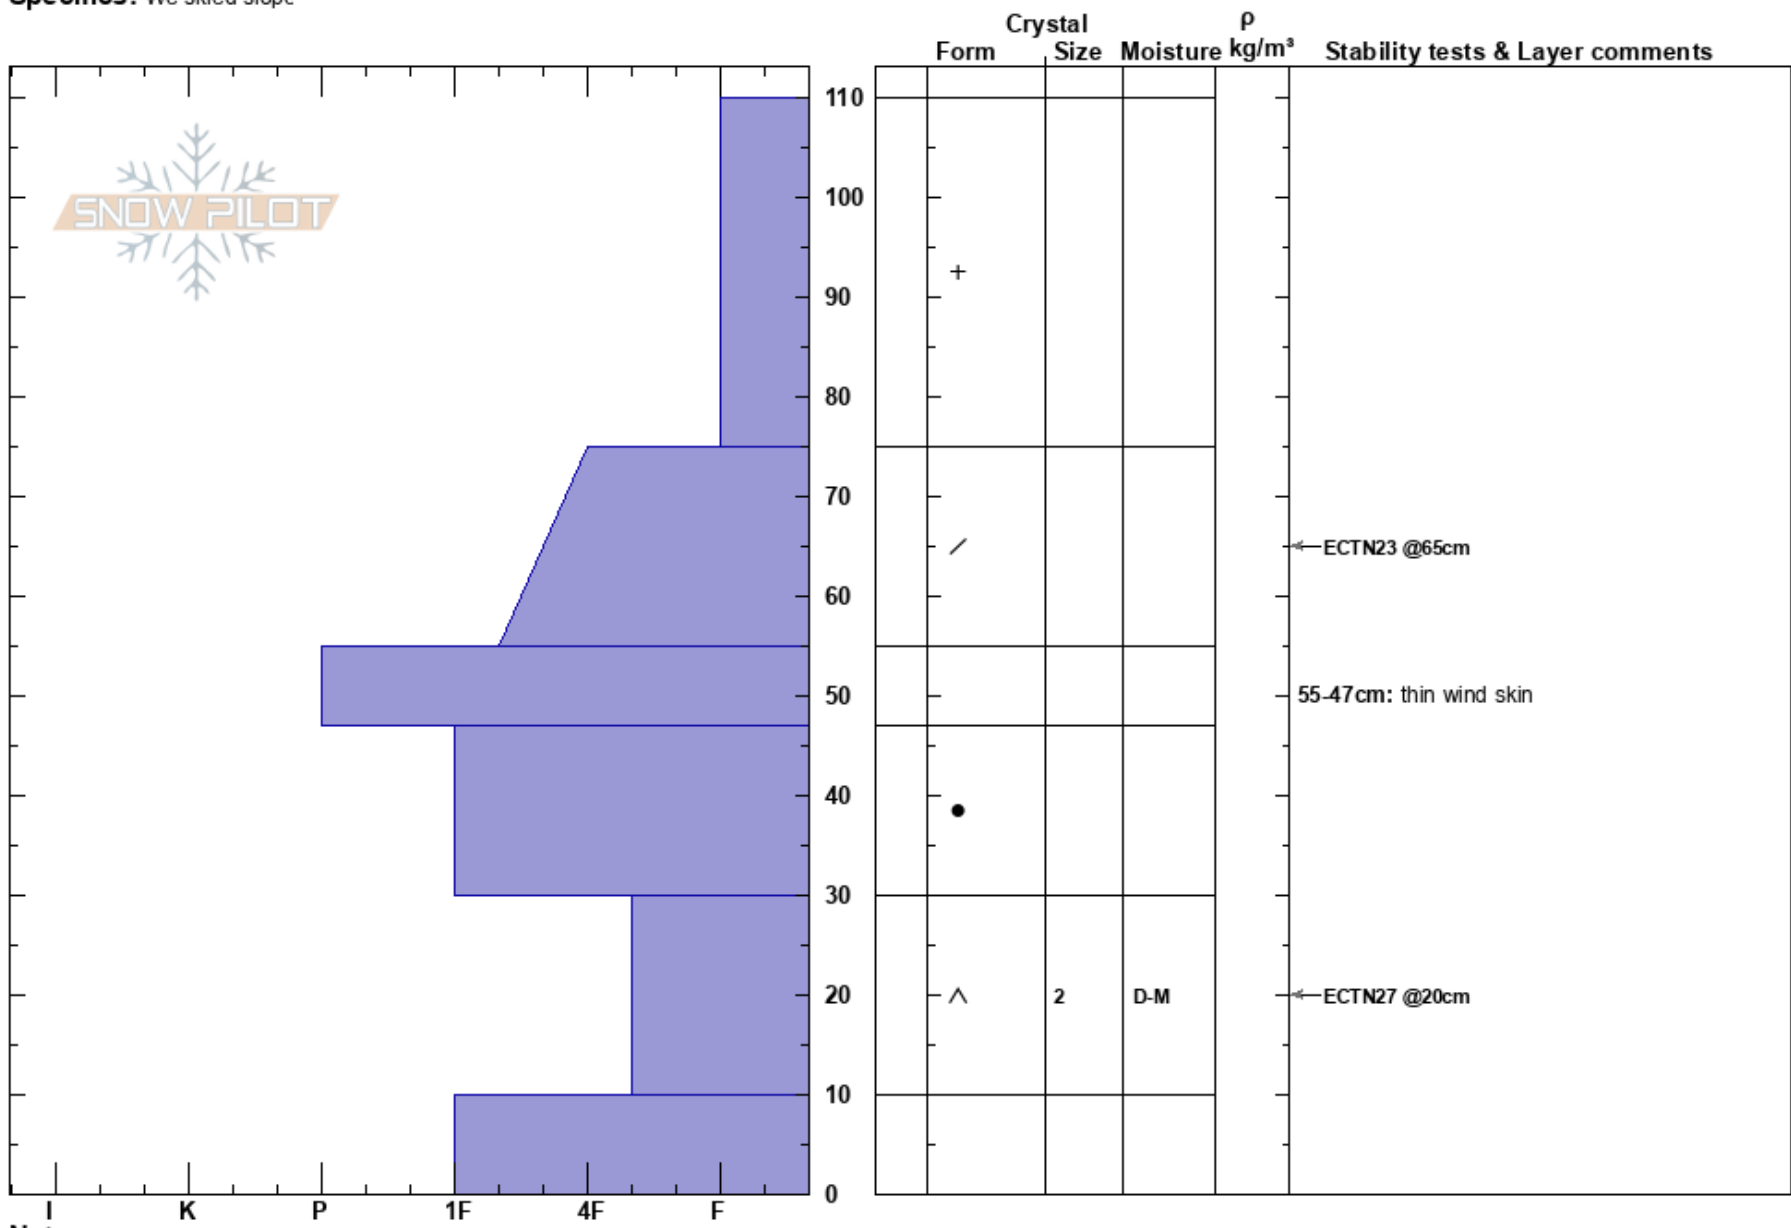

east Barronette
 Absaroka Range
 MT
Elevation: 8500 ft
Aspect: 100°
Specifics: We skied slope

Beau Fredlund
 01/03/2017 - 3:00pm
Co-ord: 44.94446N, -110.09693E
Slope Angle: 32°
Wind Loading: no

Stability: **HS:110**
Air Temperature: -20°C **PS:** 35
Sky Cover: BKN
Precipitation: S-1
Wind: W Light Breeze
 55-47cm: thin wind skin
 30-10cm: Problematic layer

Notes: No collapsing, despite a thin/ faceted snowpack and lots of trailbreaking.