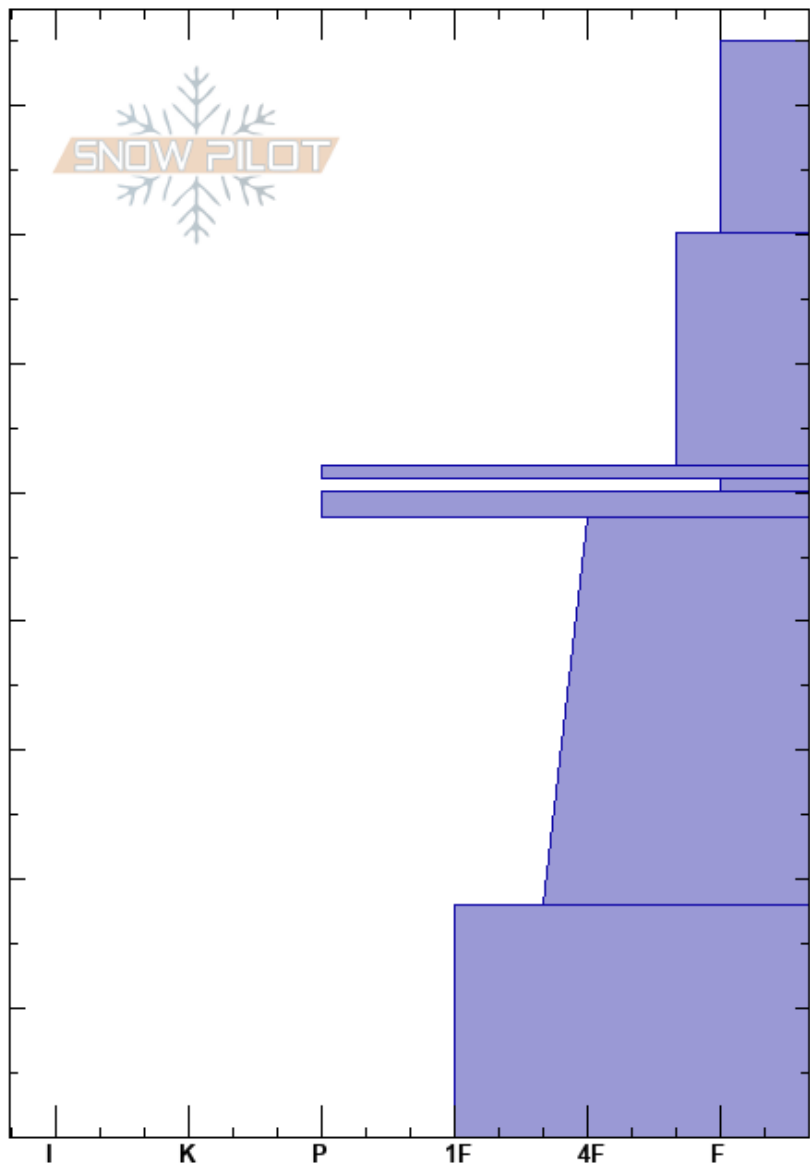

Middle Basin  
 Madison Range-N  
 MT  
 Elevation: 8629 ft  
 Aspect: 105°  
 Specifics:

Spencer Jonas  
 11/28/2018 - 1:00pm  
 Co-ord: 45.32328N, -111.37701W  
 Slope Angle: 30°  
 Wind Loading:

Stability: HS:85  
 Air Temperature:  
 Sky Cover: BKN  
 Precipitation: NO  
 Wind:

Crystal Form	Crystal Size	Moisture	ρ kg/m³	Stability tests & Layer comments
	* (Δ)			
	⊙			← CT23, Q2 @52cm
	⊙			
				← ECTX

Notes: