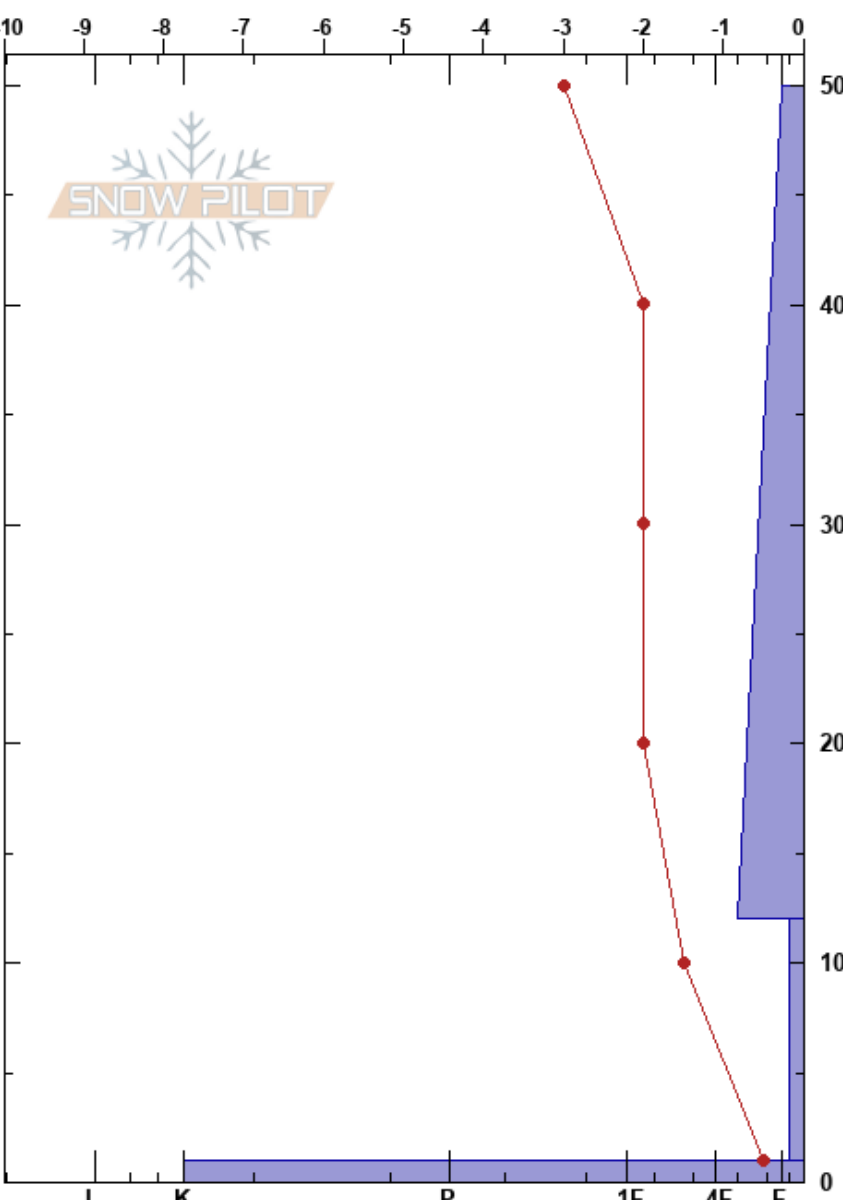

PilotPeak20181128
 Boise Mountains
 ID
 Elevation: 7500 ft
 Aspect: 52°

Santiago Rodriguez
 11/28/2018 - 1:00pm
 Co-ord: 11T 605957E 4867241N
 Slope Angle: 26°
 Wind Loading: no

Stability: Very Poor
 Air Temperature: -2°C
 Sky Cover: BKN
 Precipitation: NO
 Wind: S Light Breeze

HS:50
 PS: 20 12-1cm: Problematic layer

Specifics: Collapsing, localized; Cracking

Form	Crystal		Moisture	ρ kg/m ³	Stability tests & Layer comments
	Size				
■					
□		3-4	D		CTV, SC @10cm PST20/100 (End) @10cm CPST 10/100 (END) ECTP11 @10cm
/ (●)		0.5-1	D		

Notes: Localized whumpfs and surface cracks. CPST 20/100 (END)