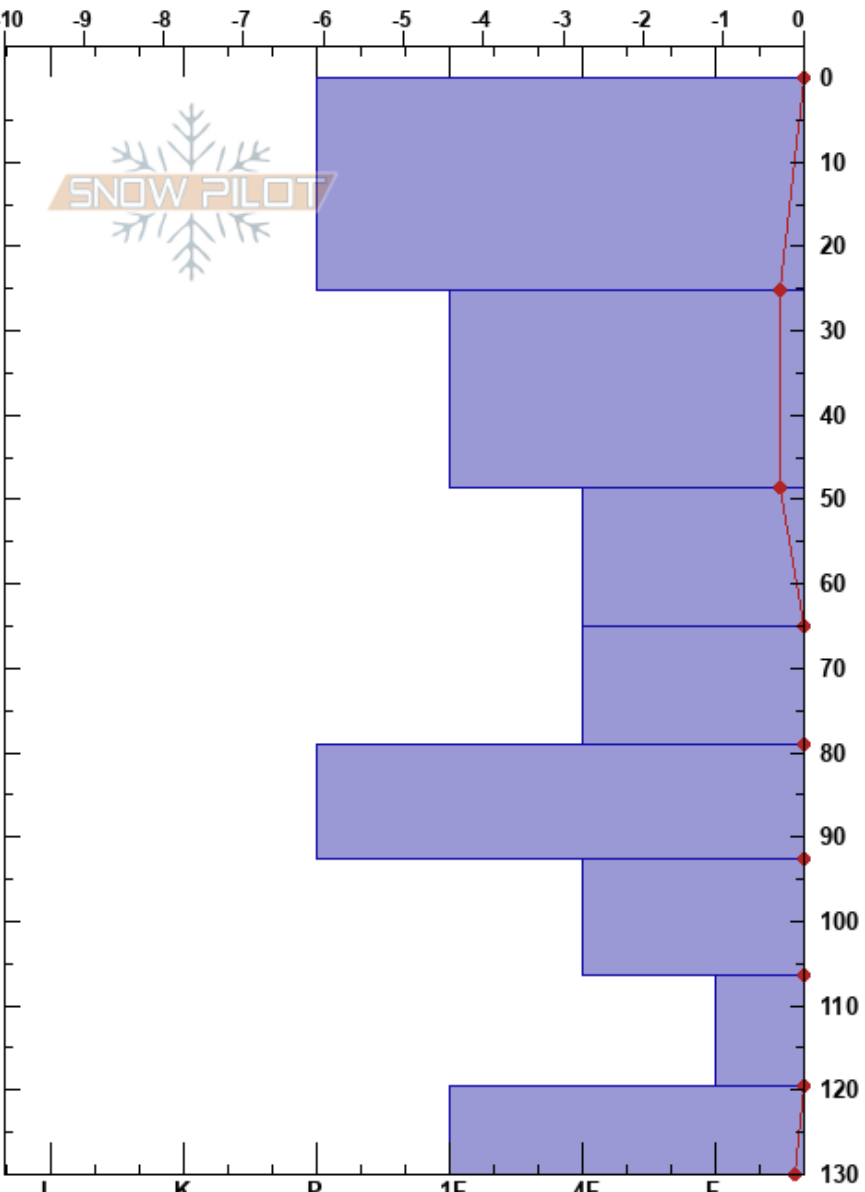

Fiesch Switzerland\_1

Xiaolin Huang

Stability:

HS:130

Layer Notes:

01/04/2025 - 10:30

Air Temperature: -1.4°C

Switzerland

Co-ord: 46.40728N, 8.10184E

Sky Cover: CLR

Elevation: 1050 m

Slope Angle: 12°

Precipitation: NO

Aspect: 45°

Wind Loading: no

Wind: NE Moderate

Specifics:

Form	Crystal		Moisture	$\rho$ kg/m <sup>3</sup>	Stability tests & Layer comments
	Size				
☉	1.5			119.664	
☉	1.5-2		M		
				231.255	
●	1-1.5		M		
				309.132	
●	1		D		
				376.086	
☉	0.5-1		W		
				439.717	
☐	0.5-1		M		
				505.247	
•	0.3-0.5		M		
				567.453	
☐	0.5-1		D		
				617.313	
•	0.5		M		