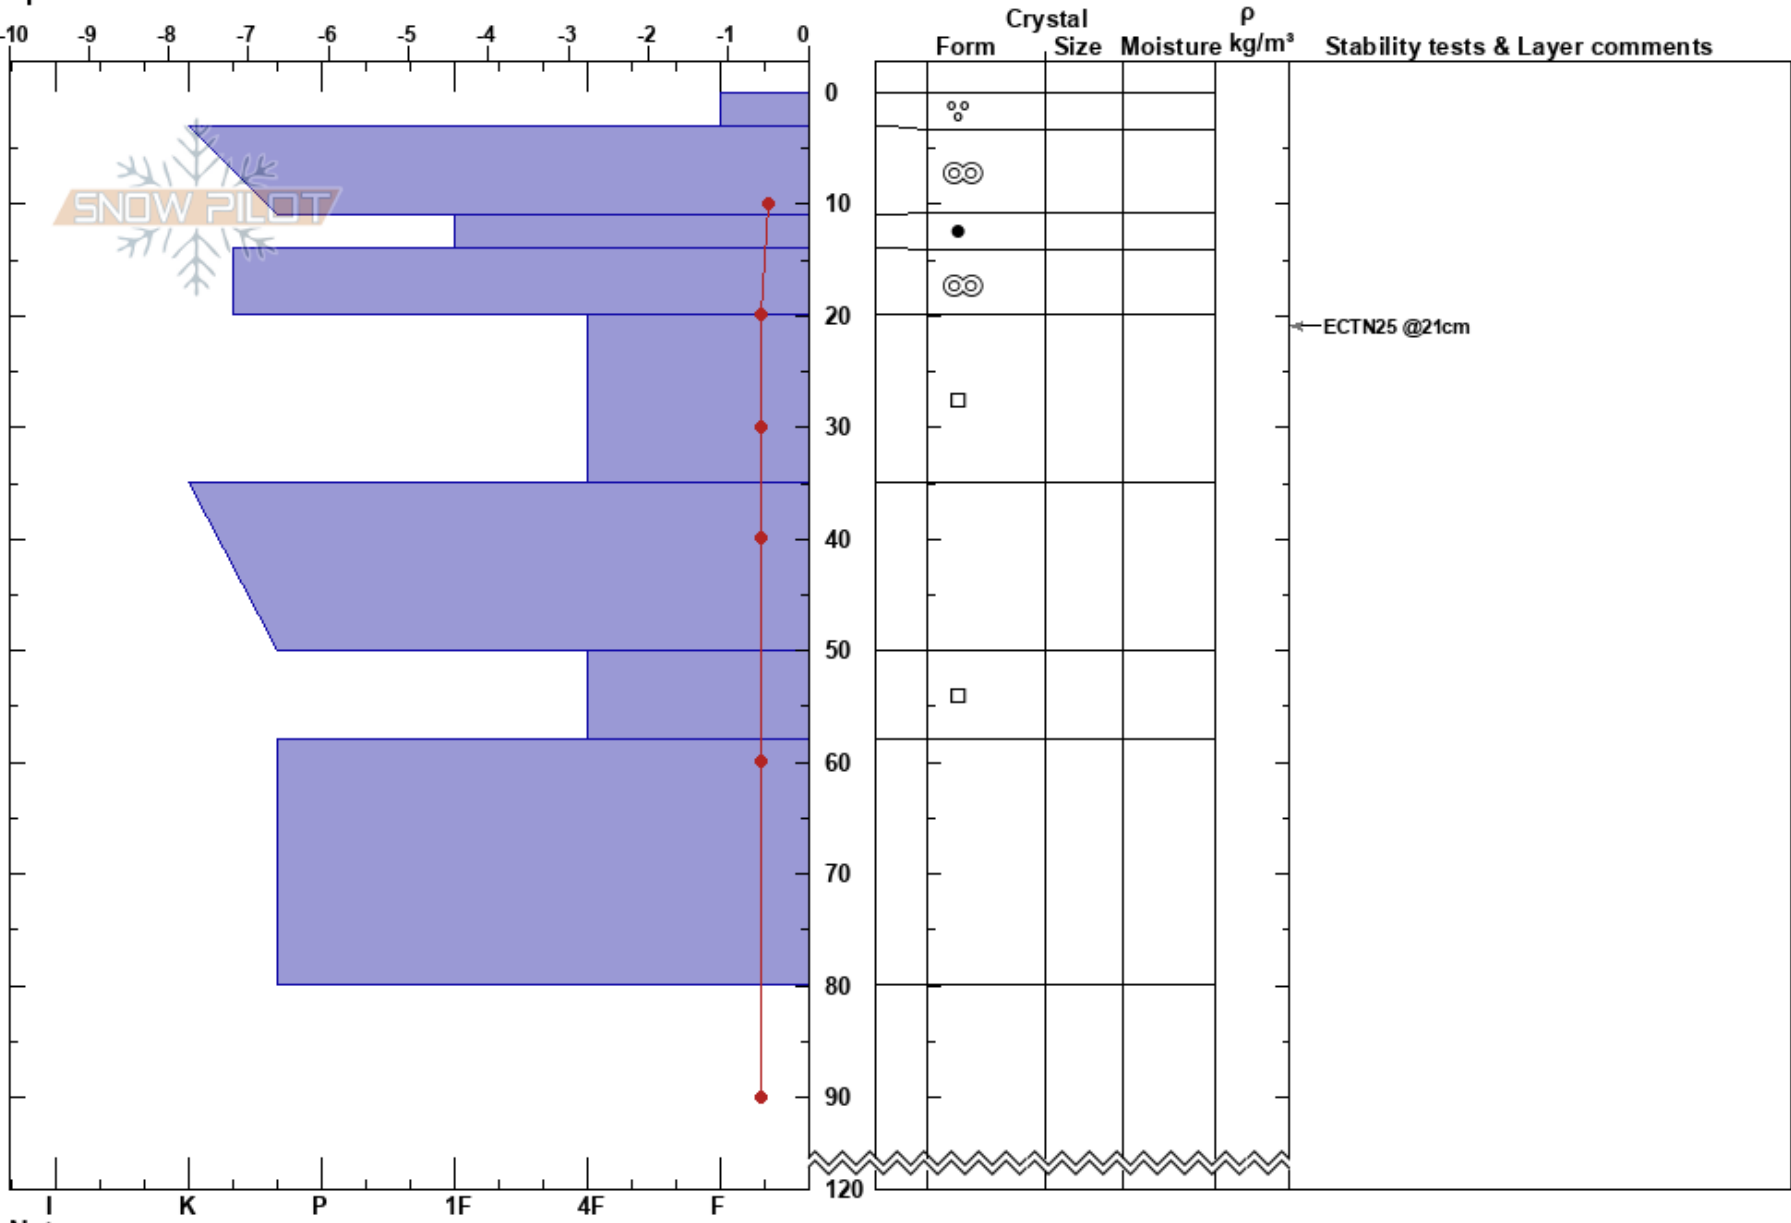

Skreaberget
 Västra Vindelfjällen
 Sweden
Elevation: 985 m
Aspect: SE
Specifics:

Sam Hedman
 16/04/2025 - 10:30
Co-ord:
Slope Angle: 25°
Wind Loading:

Stability: **HS:** 120
Air Temperature: 2°C
Sky Cover: BKN
Precipitation: NO
Wind: Calm
Layer Notes:
 20-35cm: Problematic layer