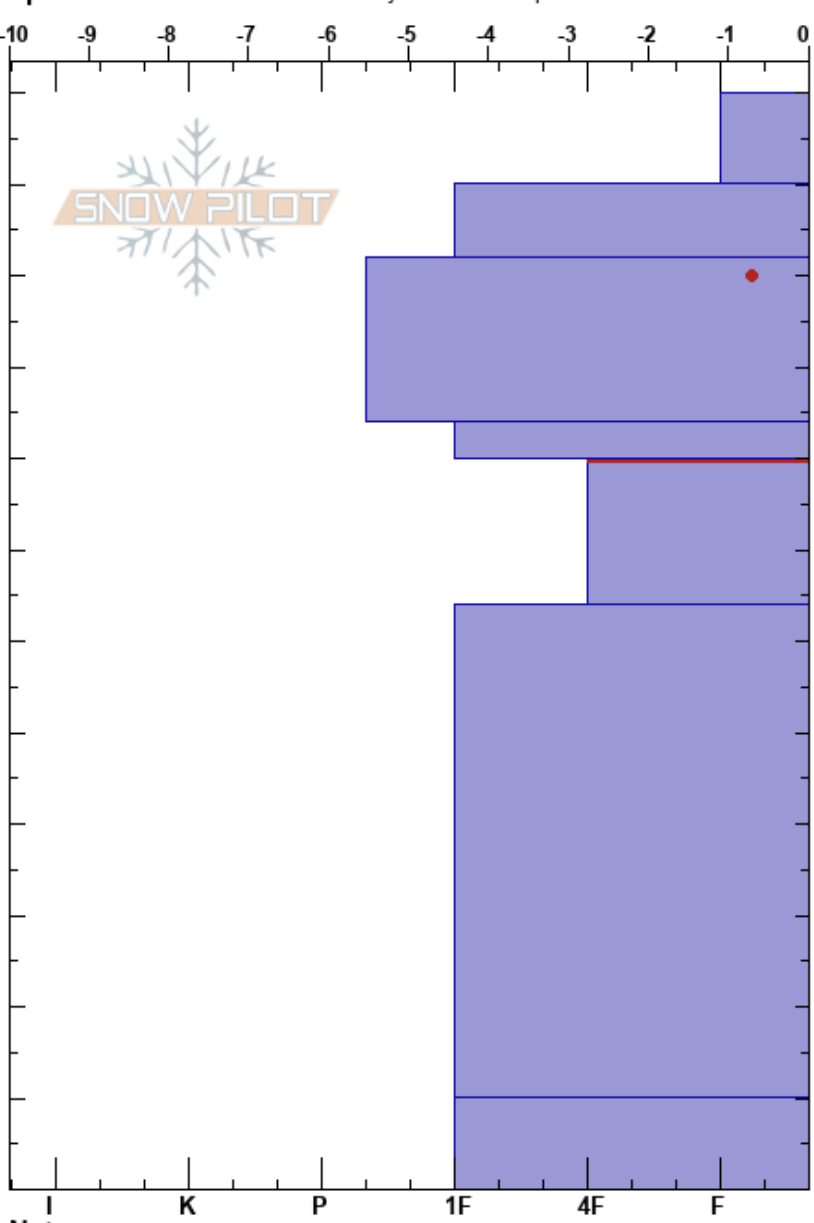

SGE 25 NC  
 North Cascades, West WA  
 Elevation: 4679 ft  
 Aspect: NW  
 Specifics: Recent avalanche activity on similar slopes

Jonathan Cooper  
 04/15/2025 - 2:00pm  
 Co-ord: 10U 596467W 5411778N  
 Slope Angle: 32°  
 Wind Loading: no

Stability:  
 Air Temperature: 8.3°C  
 Sky Cover: CLR  
 Precipitation: NO  
 Wind: NE Calm

PF:30  
 PS: 10 80-64cm: Problematic layer

Elevation (cm)	Crystal		Moisture	$\rho$ kg/m <sup>3</sup>	Stability tests & Layer comments
	Form	Size			
120					
110	☺	2	M		
100	☺☺	2			
90	☺				
80	.	1			
70	☺	2			
60					← CT24, RP @64cm ← ECTN24 @64cm
40	☺	2.5			
10	☺	2			