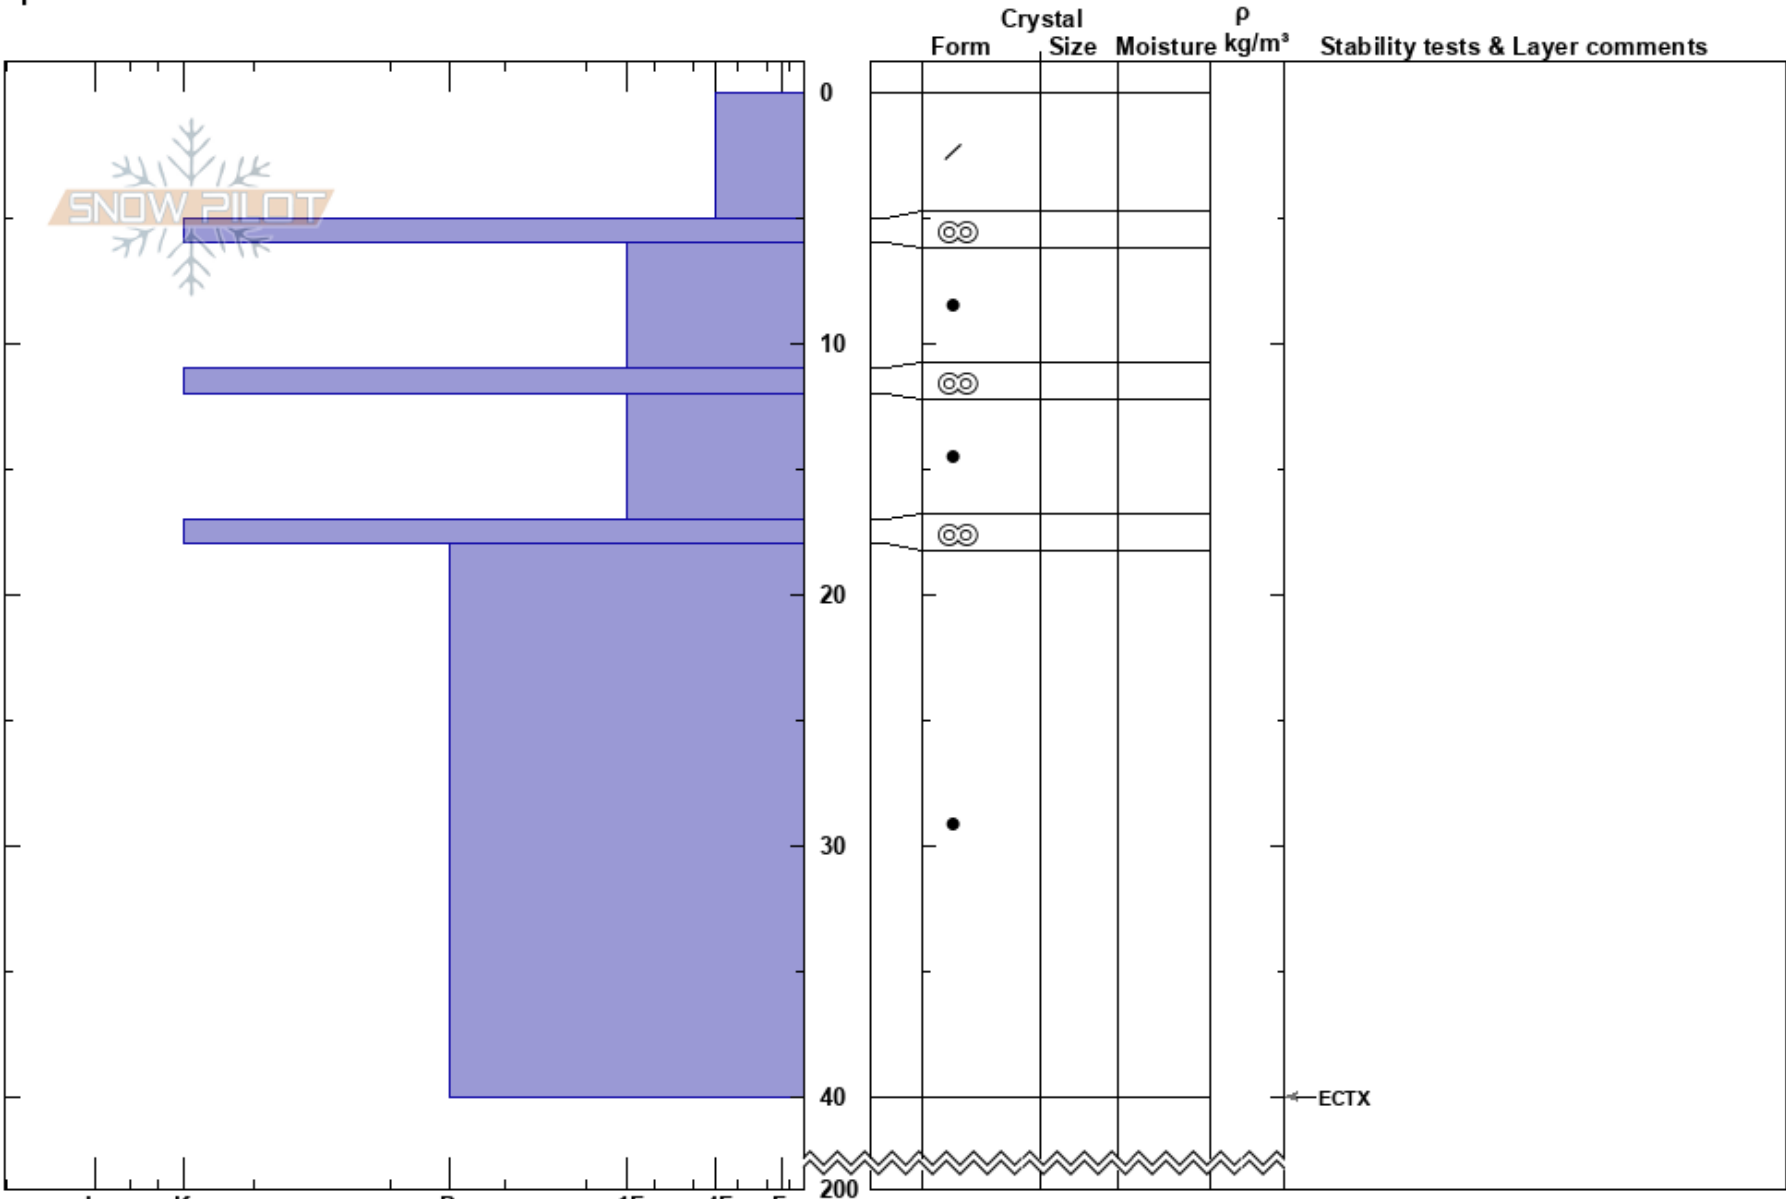

Pyramiden
 Sylarna
 Sweden
 Elevation: 1380 m
 Aspect: N
 Specifics:

Oskar Brodén
 15/04/2025 - 11:00
 Co-ord: 63.02739N, 12.21006E
 Slope Angle: 28°
 Wind Loading: yes

Stability:
 Air Temperature: 0.6°C
 Sky Cover: FEW
 Precipitation: NO
 Wind: SE Moderate

HS:200 Layer Notes:

Notes: