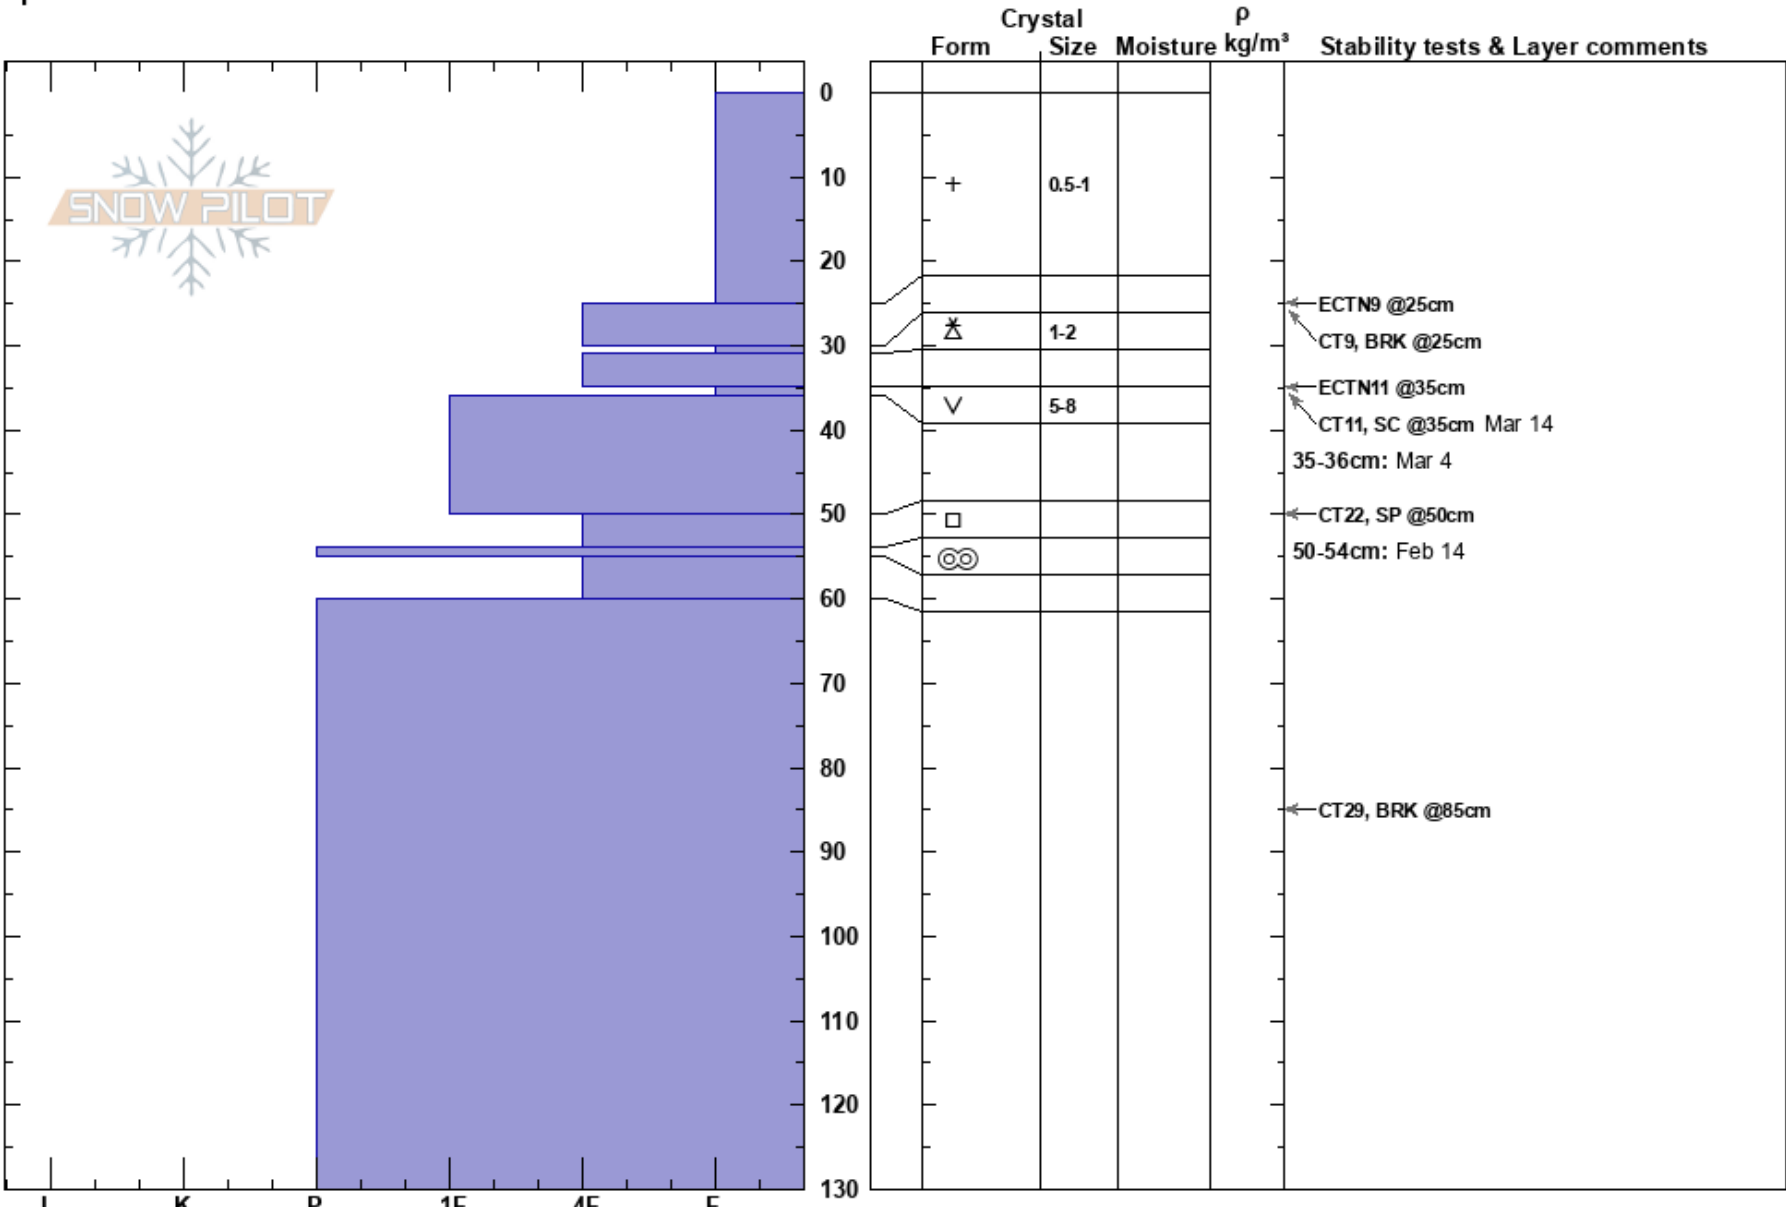

Social House
 Babine Range
 BC
Elevation: 1724 m
Aspect: SW
Specifics:

Wes Gregg
 16/03/2025 - 11:00
Co-ord:
Slope Angle: 32°
Wind Loading:

Stability:
Air Temperature: -6°C
Sky Cover: OVC
Precipitation: S1
Wind: SE Light Breeze

HS:130
PF:45
 35-36cm: Mar 4
 35-36cm: Problematic layer
 50-54cm: Feb 14

Layer Notes:
 ρ
 kg/m³
Stability tests & Layer comments

Notes: