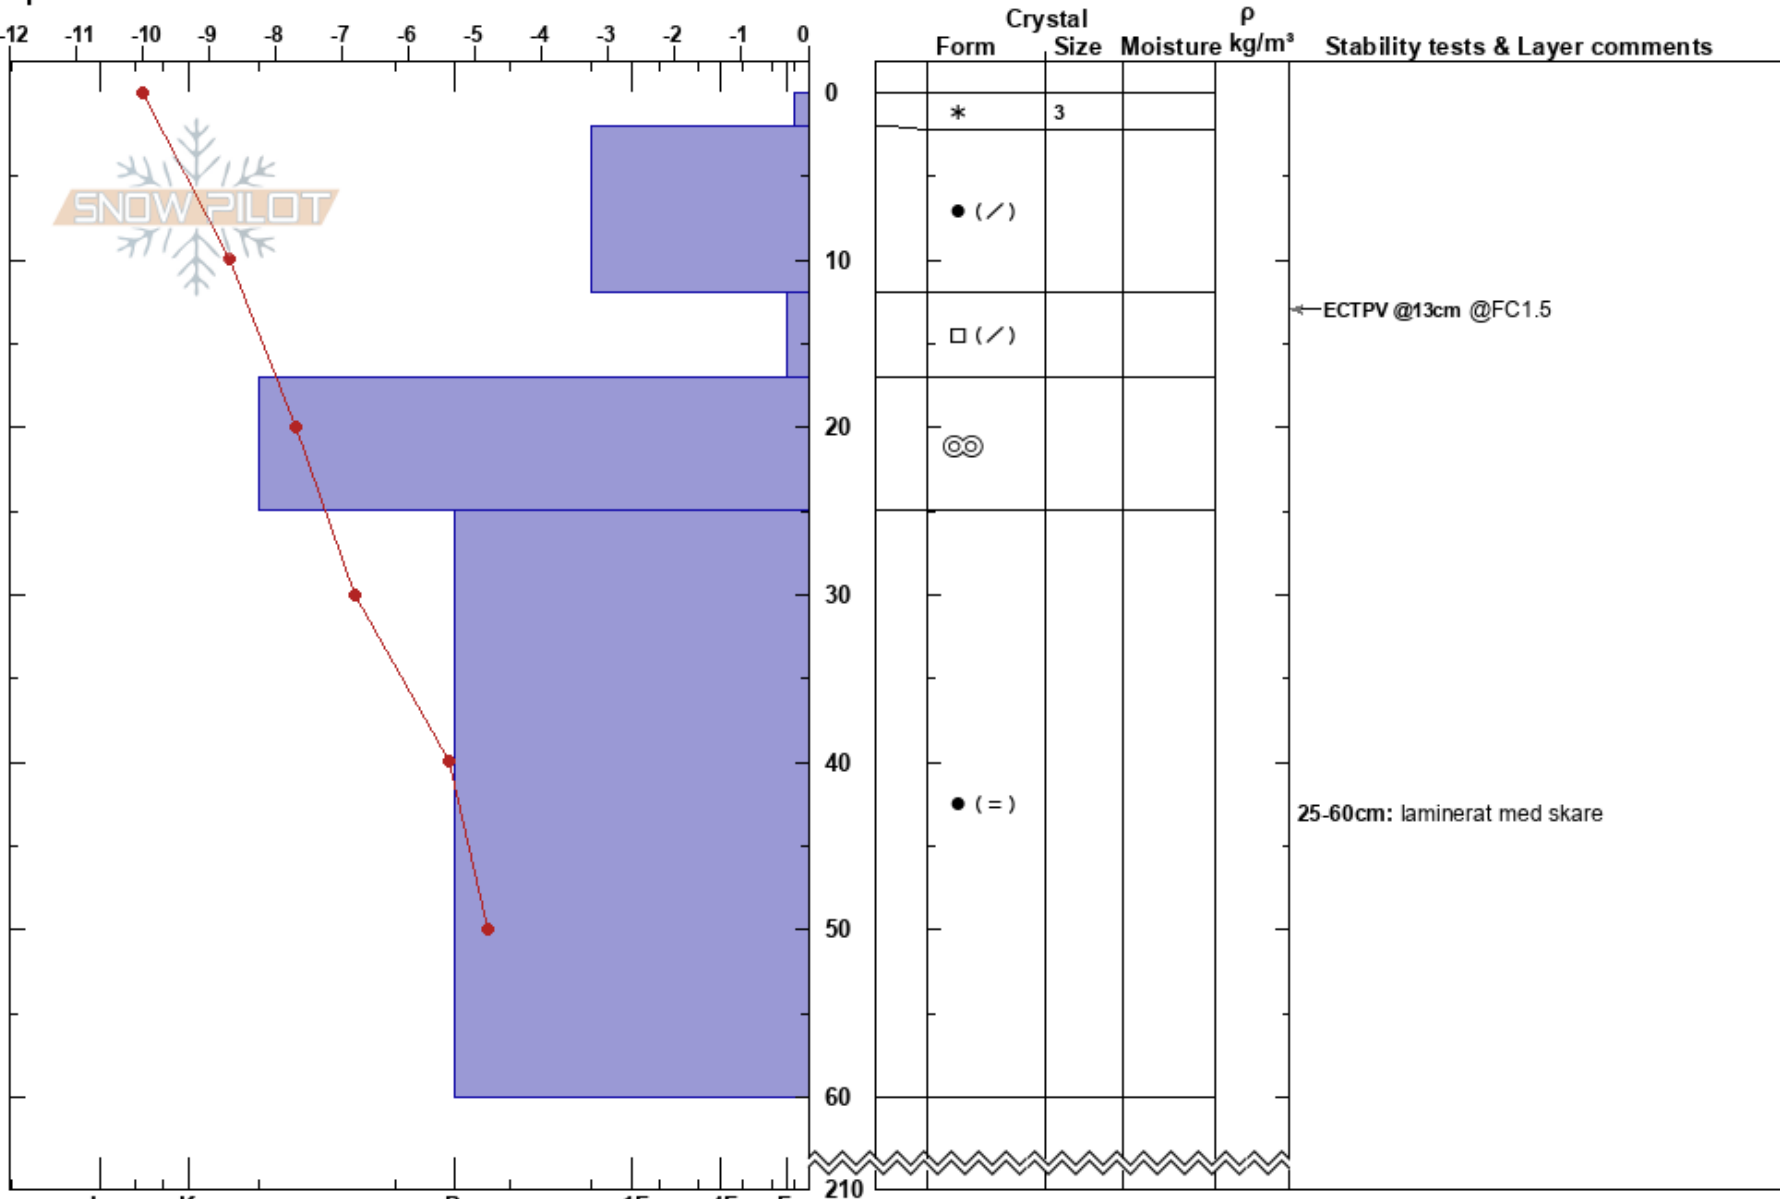

Stråpahtjervie
 Vålådalen
 Sweden
 Elevation: 1050 m
 Aspect: NE
 Specifics:

Karin Trolin
 13/03/2025 - 11:00
 Co-ord: 63.04335N, 12.63612E
 Slope Angle: 31°
 Wind Loading: no

Stability:
 Air Temperature: -8.2°C
 Sky Cover: FEW
 Precipitation: NO
 Wind: NW Light Breeze

HS:210
 PF:10
 12-17cm: Problematic layer
 25-60cm: laminerat med skare

Notes: