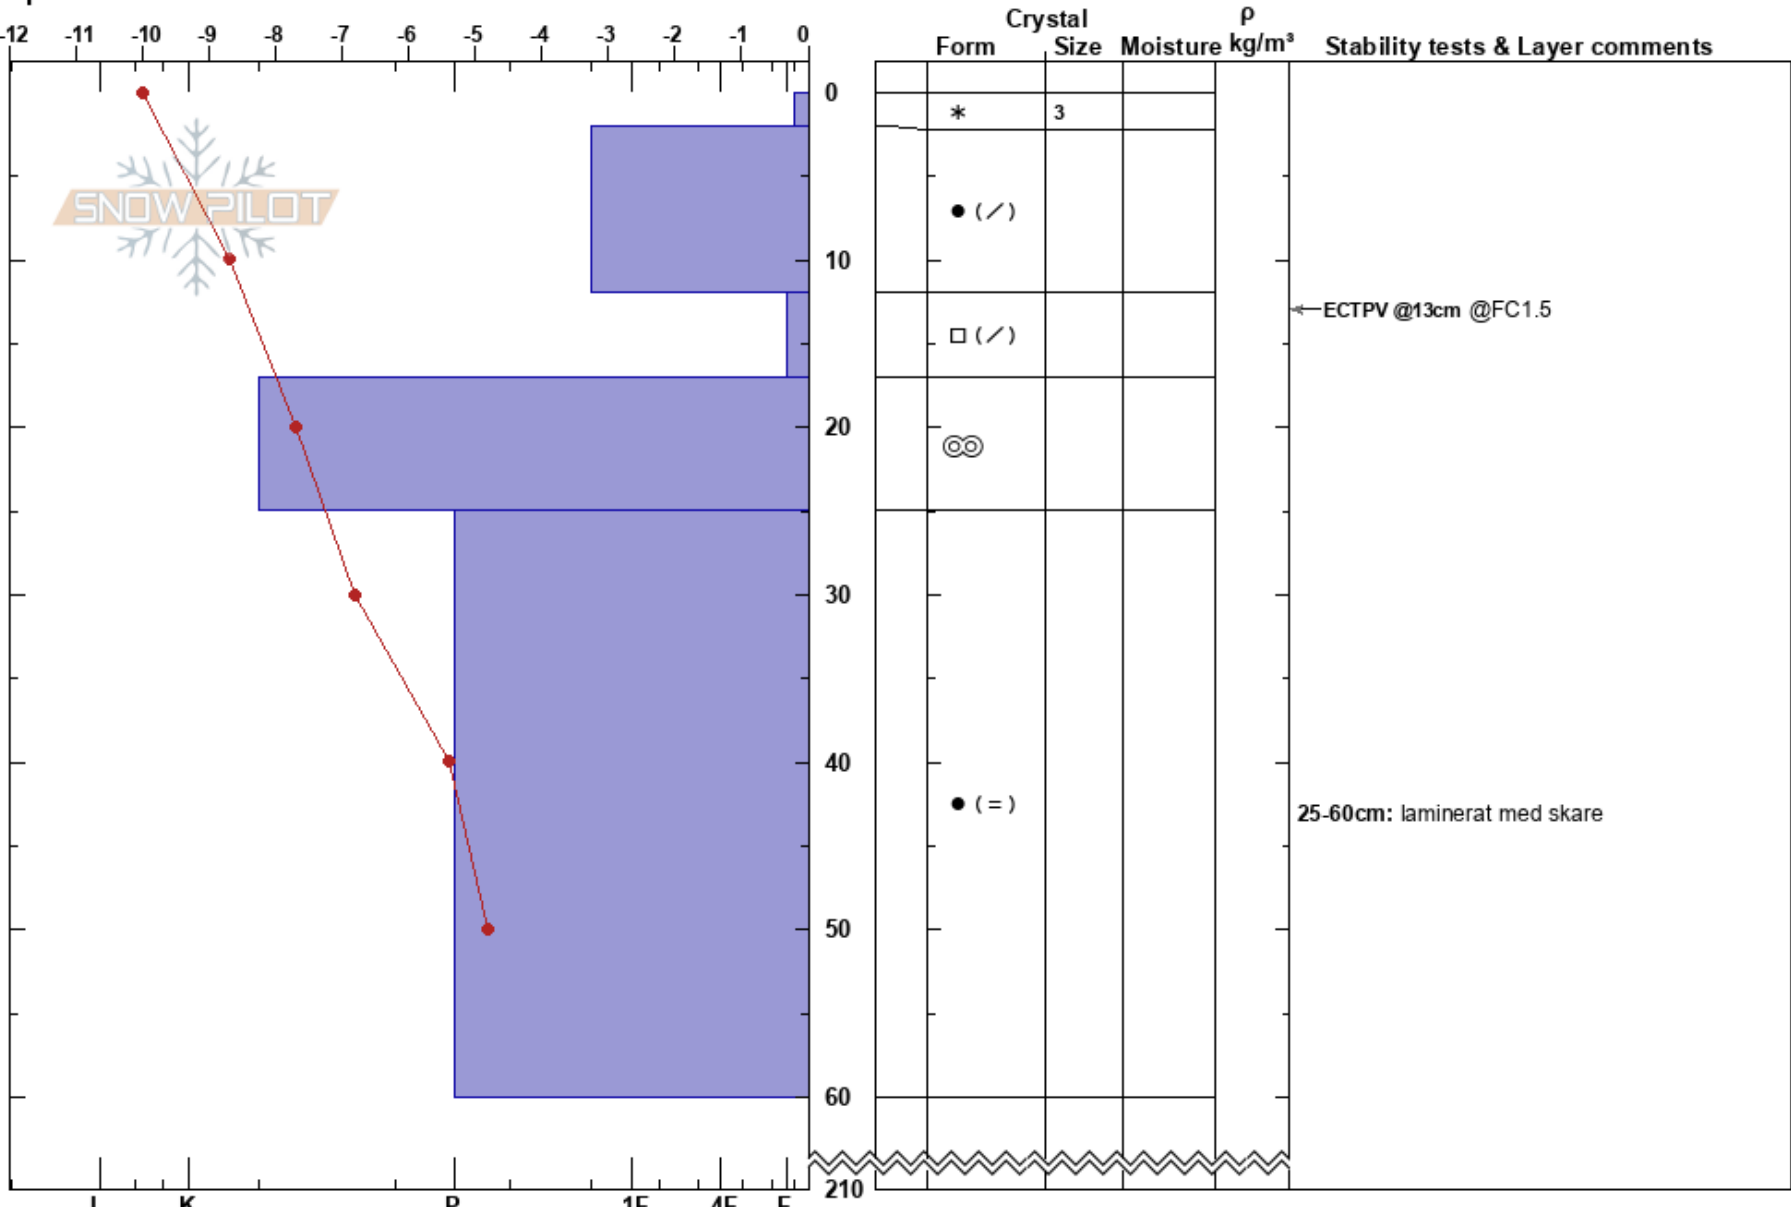

Stråpahtjervie
 Vålådalen
 Sweden
Elevation: 1050 m
Aspect: NE
Specifics:

Karin Trolin
 13/03/2025 - 11:00
Co-ord: 63.04335N, 12.63612E
Slope Angle: 31°
Wind Loading: no

Stability: HS:210
Air Temperature: -8.2°C **PF:** 10
Sky Cover: FEW
Precipitation: NO
Wind: NW Light Breeze
Layer Notes:
 12-17cm: Problematic layer
 25-60cm: laminerat med skare