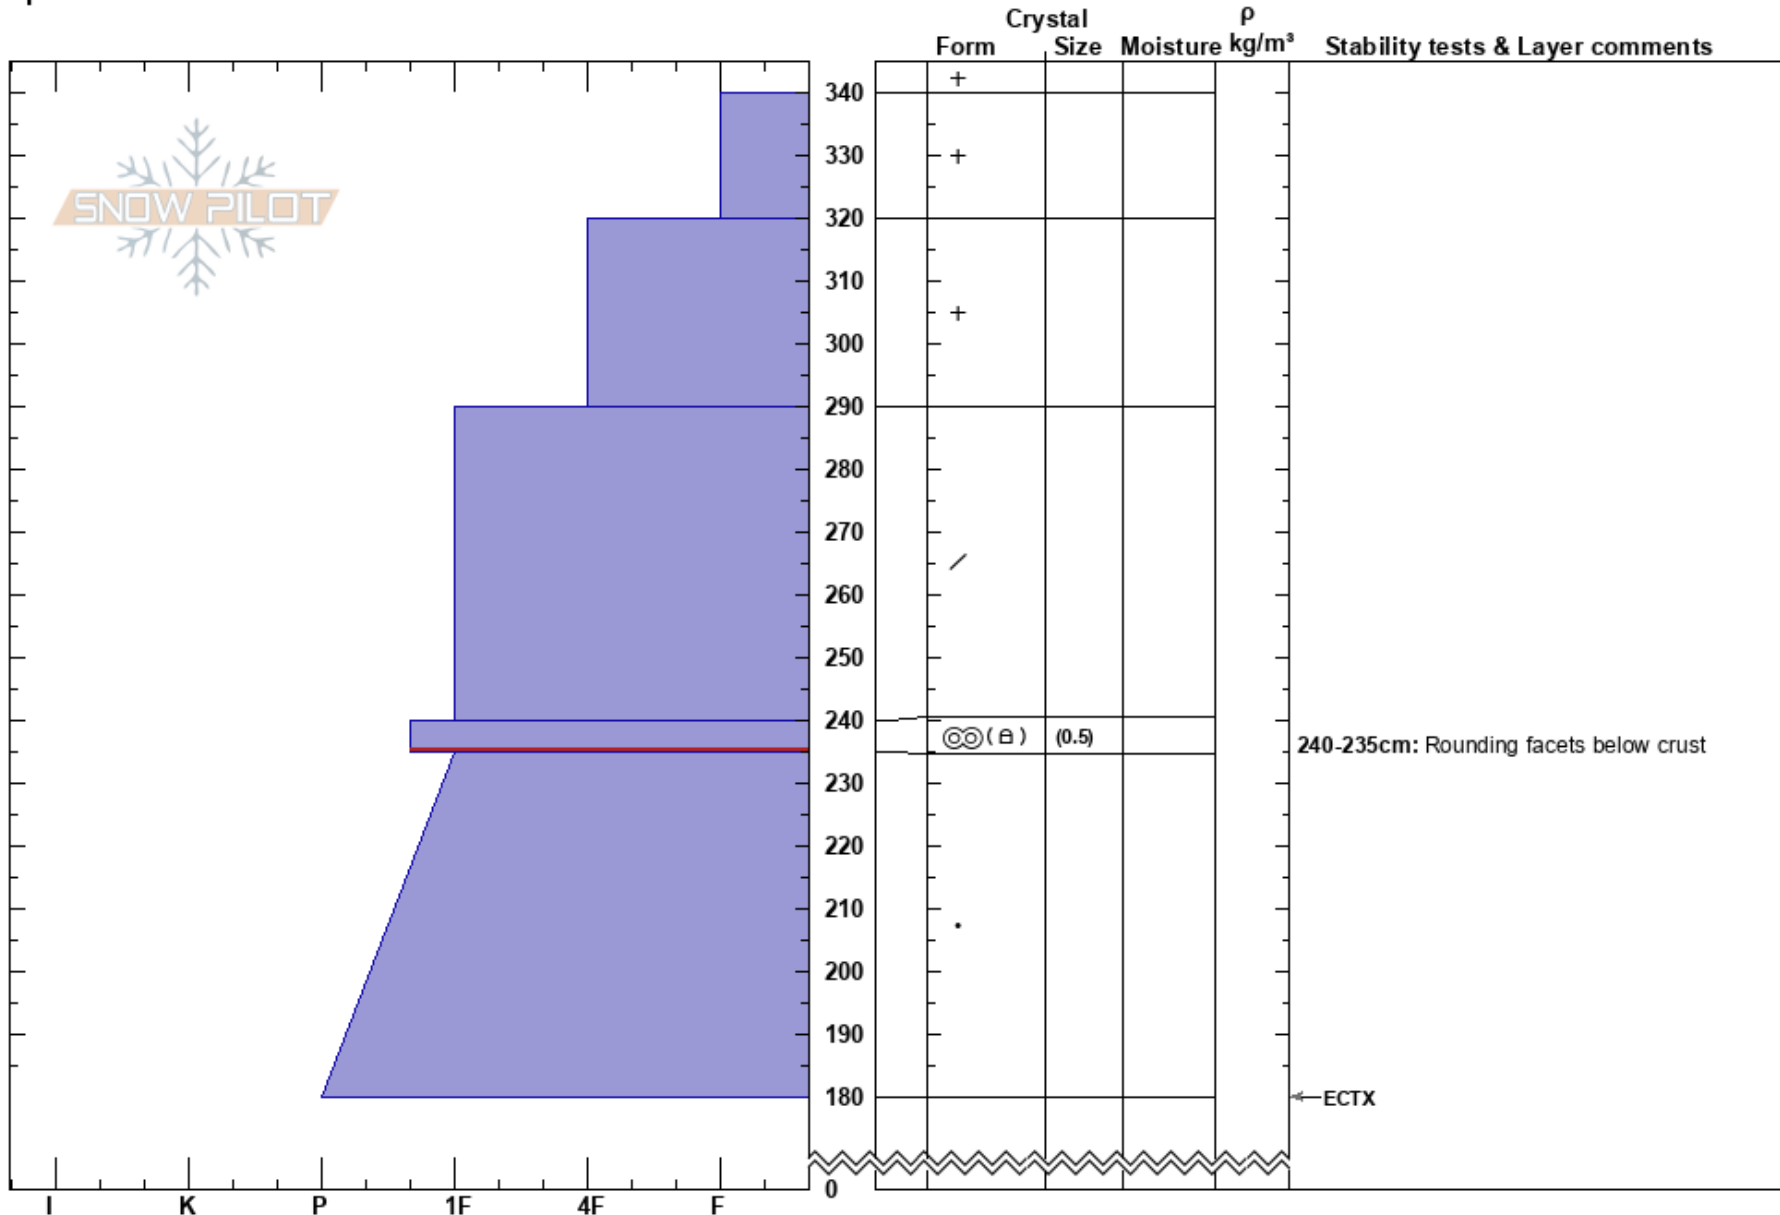

SGE Snowpit
 Selkirks
 BC
 Elevation: 6000 ft
 Aspect: NE
 Specifics:

Aaron Schoening
 12/03/2025 - 15:00
 Co-ord: 51.23134N, -117.49229W
 Slope Angle: 28°
 Wind Loading:

Stability:
 Air Temperature:
 Sky Cover: X
 Precipitation: NO
 Wind: NE Light Breeze

HS:340
 Layer Notes:
 240-235cm: Rounding facets below crust
 240-235cm: Problematic layer

Notes: Mushroom People