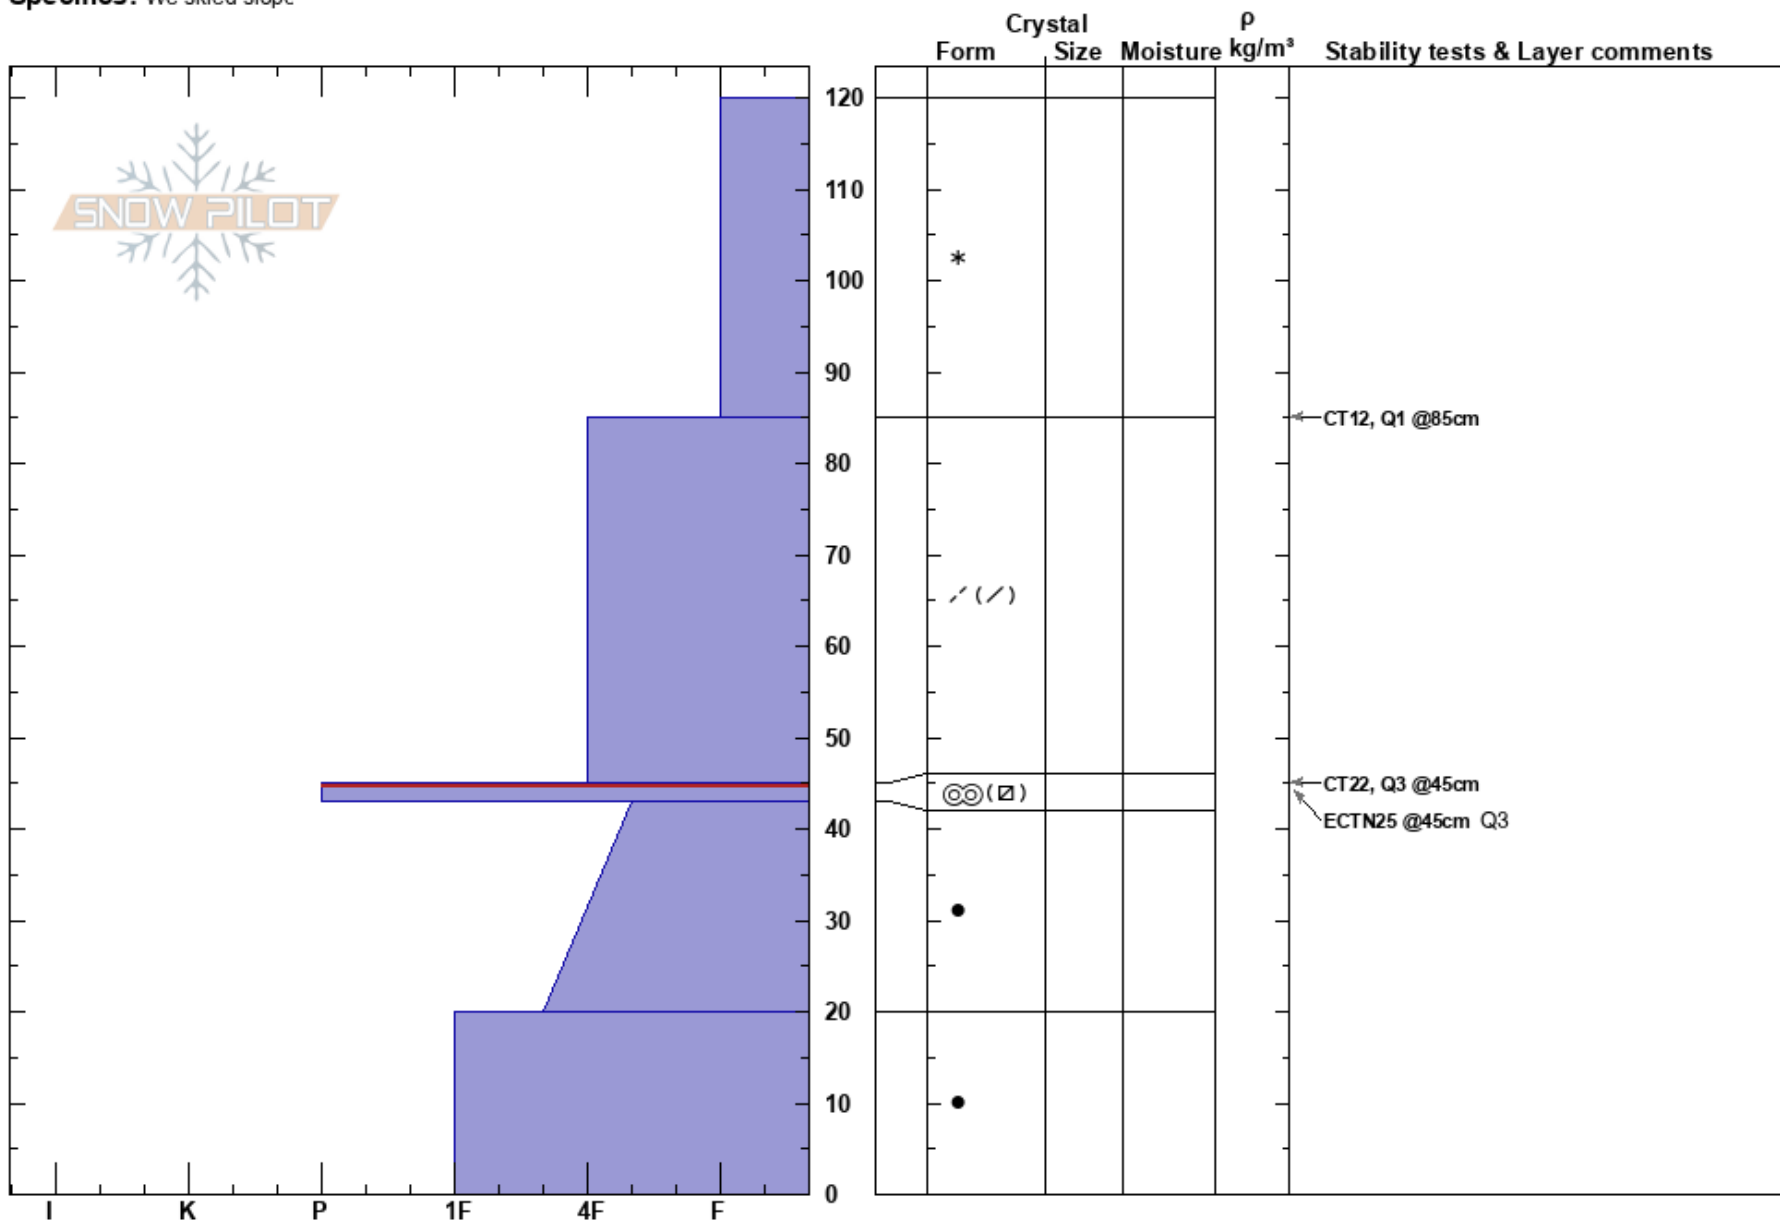

Teatop  
 Chilkat  
 AK  
 Elevation: 5394 ft  
 Aspect: NW  
 Specifics: We skied slope

Casey Franklin  
 03/12/2025 - 9:00am  
 Co-ord: 59.42257N, -136.43338W  
 Slope Angle: 28°  
 Wind Loading:

Stability: Good  
 Air Temperature: -3°C  
 Sky Cover: CLR  
 Precipitation: NO  
 Wind: Calm  
 HS:120  
 PF:80  
 PS:40  
 45-43cm:Problematic layer

Notes: Pit top of Tea top client on the apron.