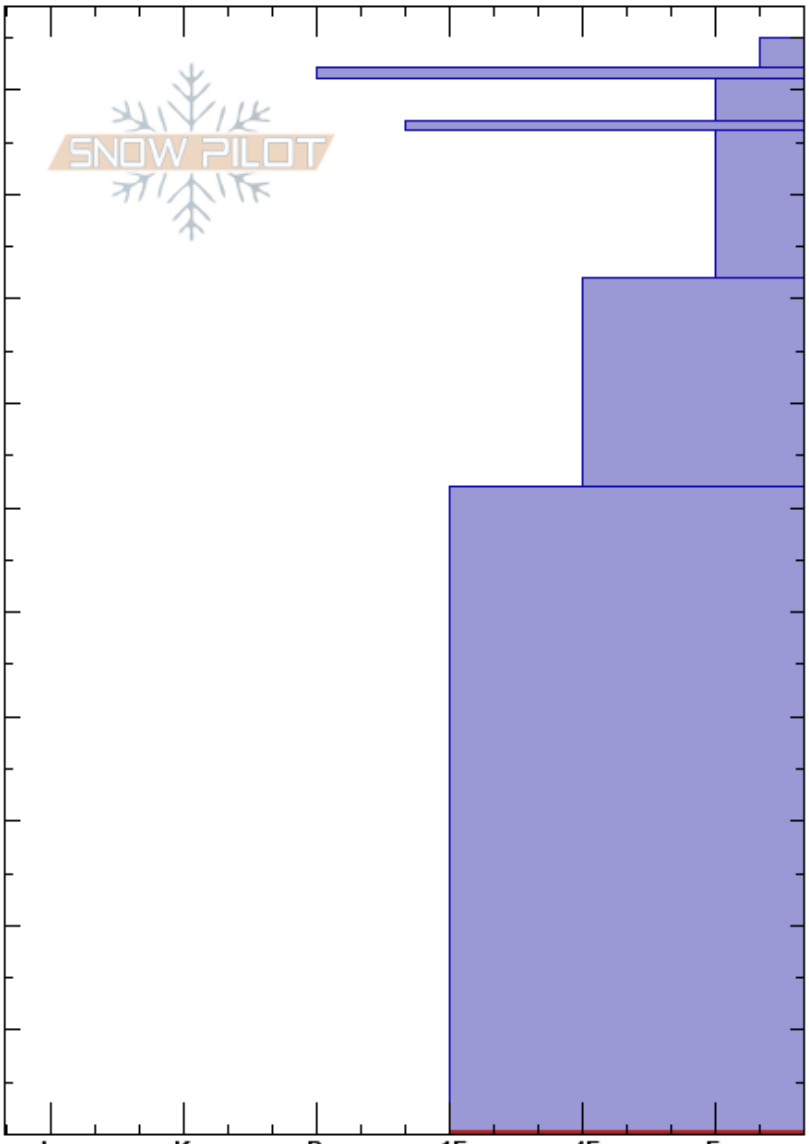

Aspen Ridge\_20250118  
 Teton Range  
 WY  
 Elevation: 7800 ft  
 Aspect: SE  
 Specifics:

Hannah Cangilla  
 01/18/2025 - 12:30pm  
 Co-ord: 43.68790N, -110.77040W  
 Slope Angle: 12°  
 Wind Loading:

Stability:  
 Air Temperature: 0°C  
 Sky Cover: CLR  
 Precipitation: NO  
 Wind: NW Calm

HS:105  
 Layer Notes:  
 62-0cm: Problematic layer

Height (m)	Crystal		Moisture	$\rho$ kg/m <sup>3</sup>	Stability tests & Layer comments
	Form	Size			
105					
100	*				
95	⊙⊙				
90	/				
85	⊙⊙				
80					
70					
60					
50					
40					
30					
20					
10					
0					