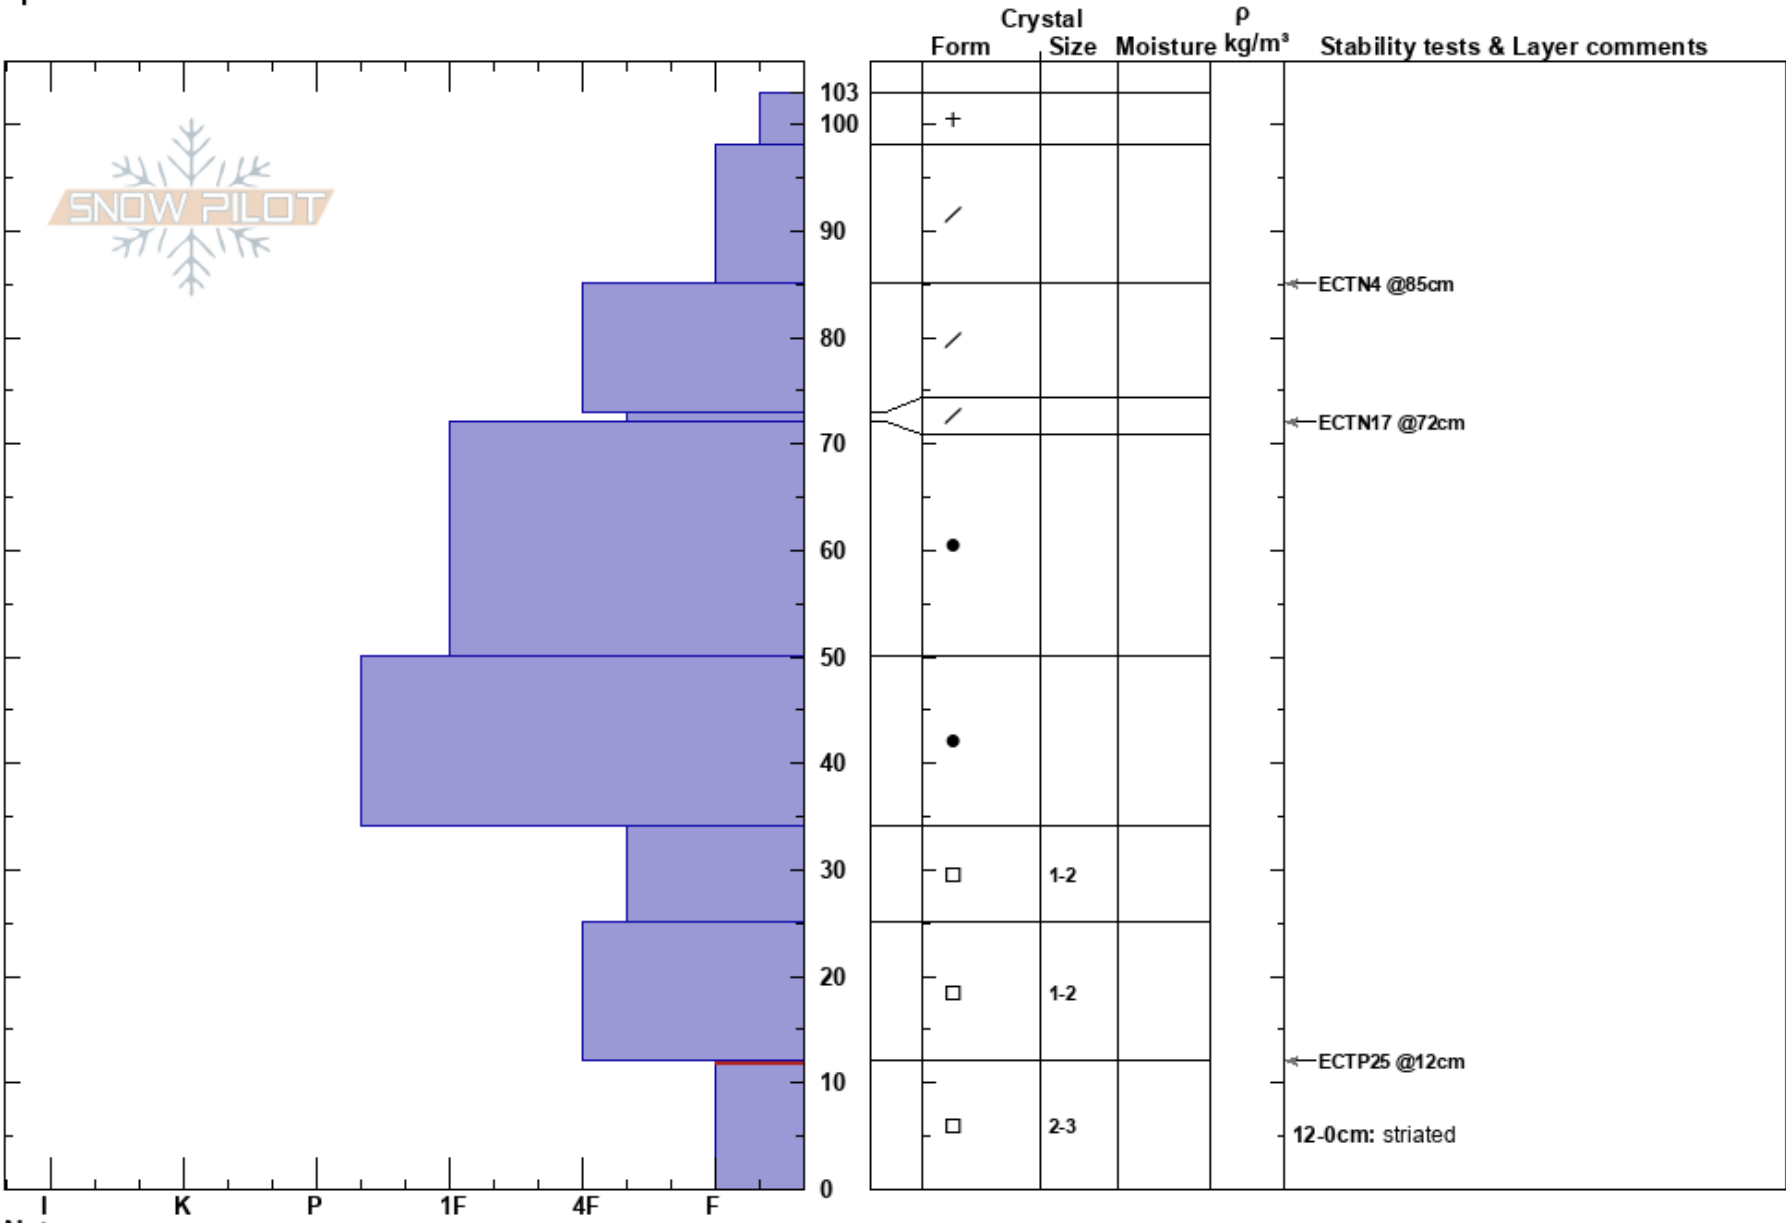

Blind Bull
 Wyoming Range
 WY
 Elevation: 9000 ft
 Aspect: NW
 Specifics:

Alex Drinkard
 01/13/2025 - 1:00pm
 Co-ord: 42.95545N, -110.60971W
 Slope Angle: 20°
 Wind Loading: previous

Stability:
 Air Temperature:
 Sky Cover: BKN
 Precipitation: S-1
 Wind: NW Moderate

HS:103
 PF:40
 PS:20
 12-0cm: striated
 12-0cm: Problematic layer

Notes: