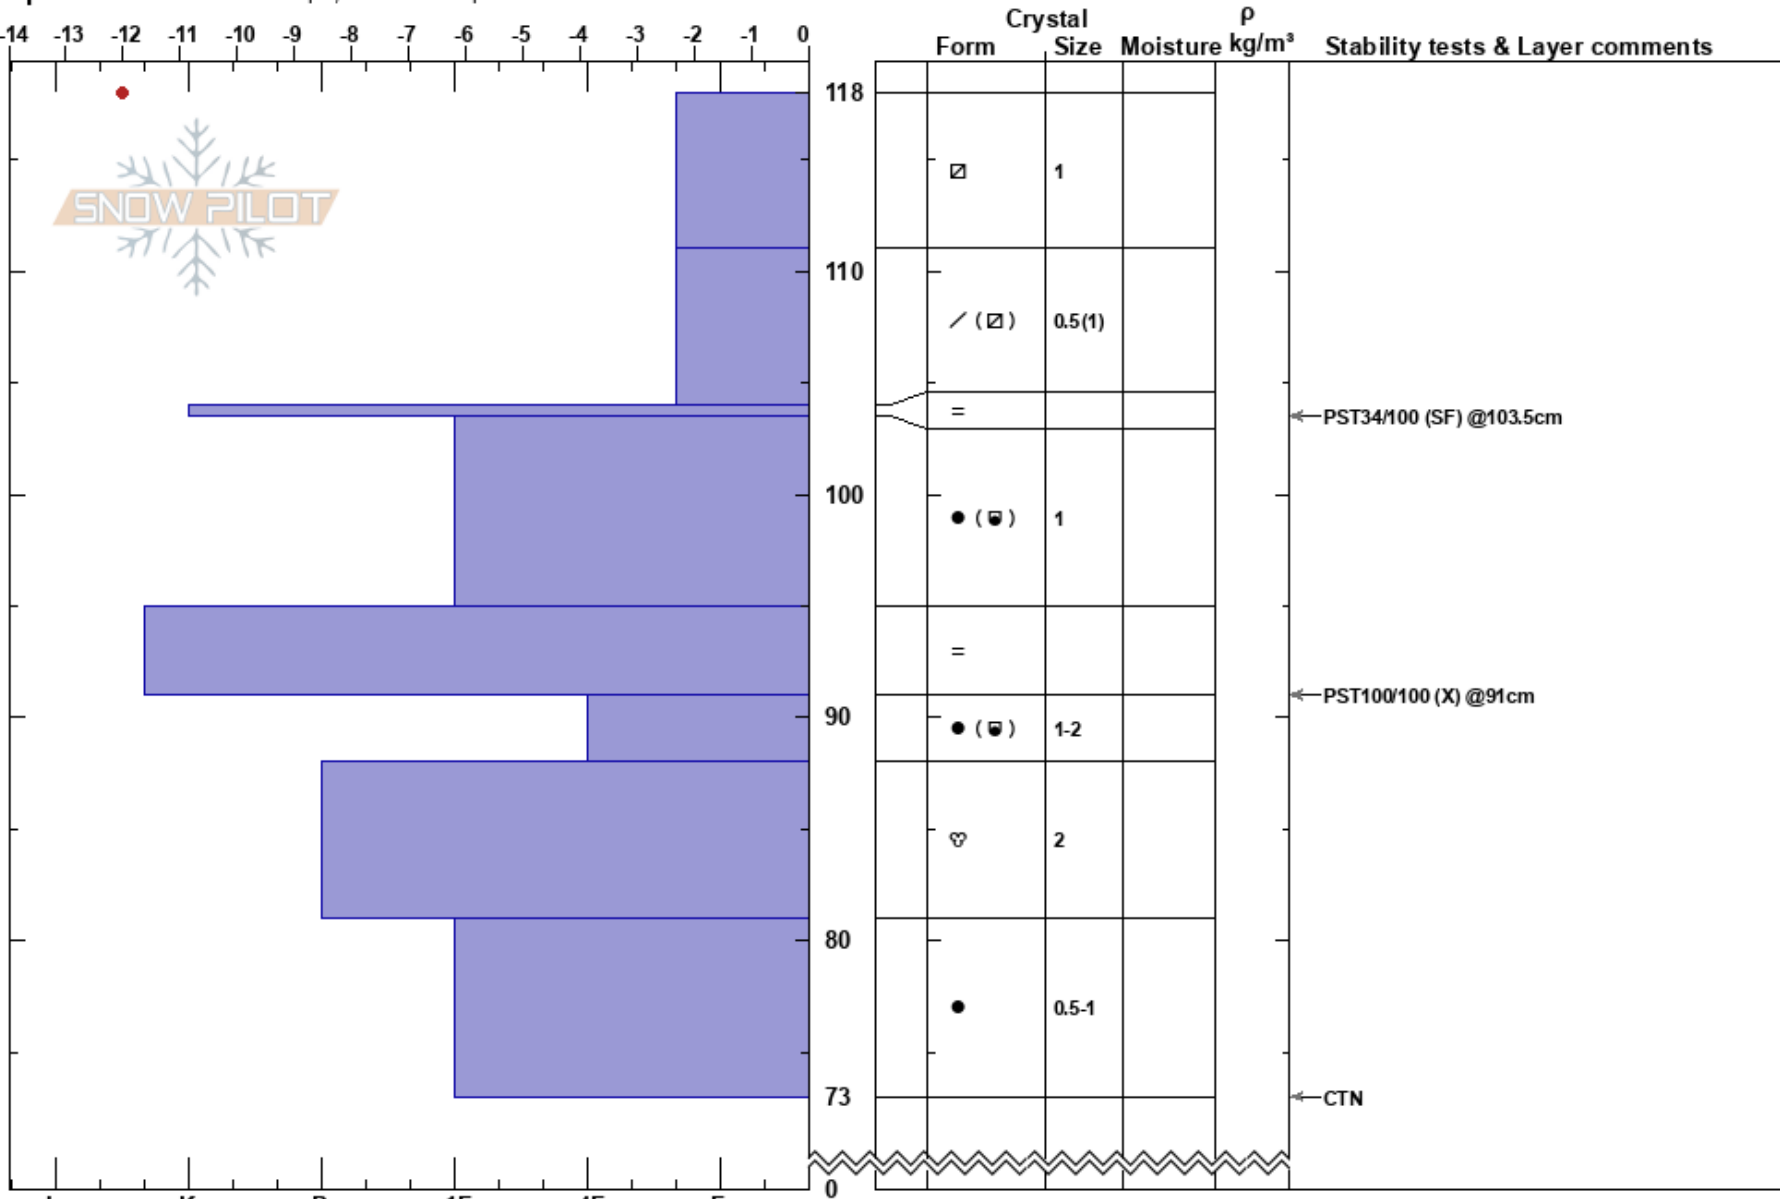

Waterhouse Pk
 Central Sierra
 CA
 Elevation: 9020 ft
 Aspect: 9°

Brandon Schwartz
 01/13/2025 - 12:00pm
 Co-ord: 38.77860N, -119.96338W
 Slope Angle: 31°
 Wind Loading: no

Stability: Very Good
 Air Temperature: -7°C
 Sky Cover: CLR
 Precipitation: NO
 Wind: NE Moderate

HS:118
 PF:15
 PS:10

Layer Notes:

Specifics: Ski tracks on slope; We skied slope

Notes: Pit dug in below treeline terrain, focusing on rain crusts in the upper snowpack.