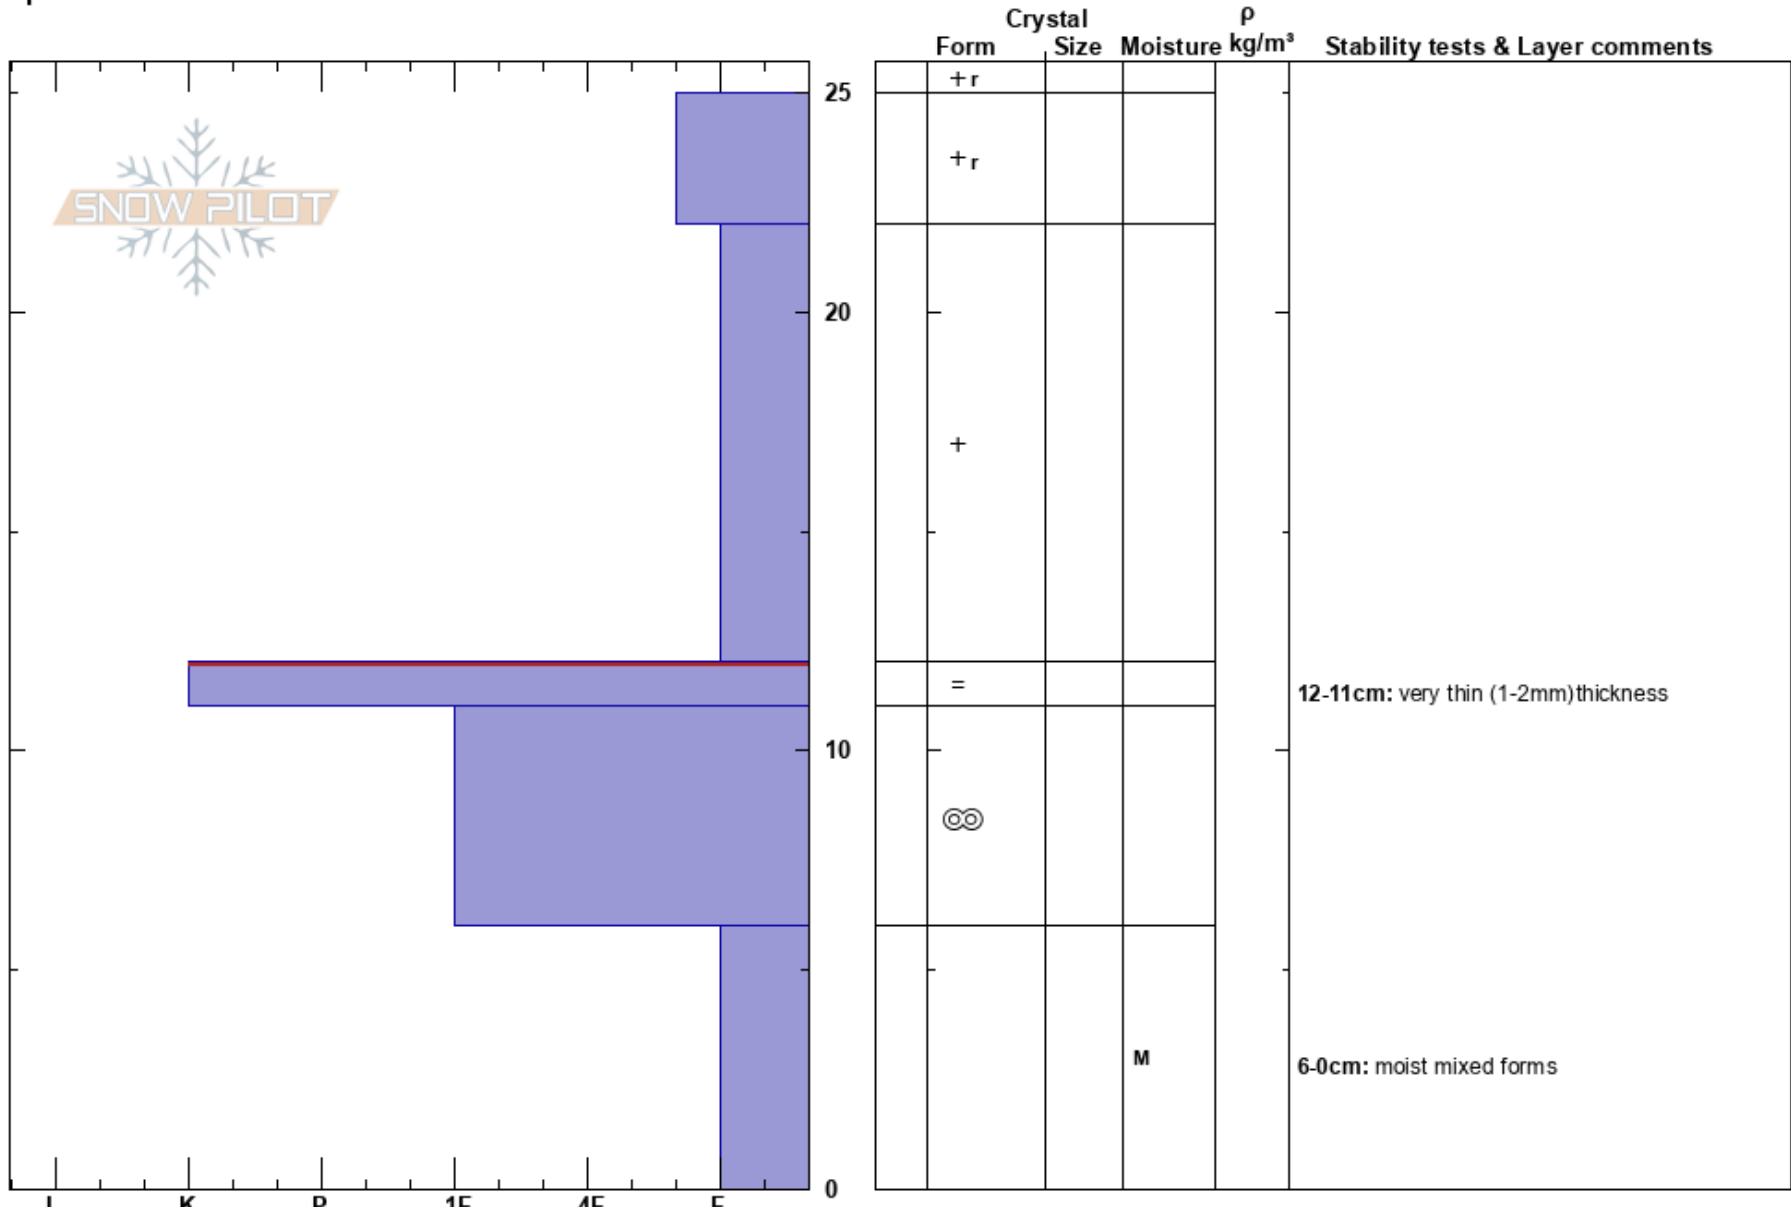

Silver Fork N 9,983'
 Central Wasatch
 UT
 Elevation: 9983 ft
 Aspect: 5°
 Specifics:

Dave Kelly
 10/29/2024 - 3:30pm
 Co-ord: 40.59994N, -111.61931W
 Slope Angle: 31°
 Wind Loading: yes

Stability: **HS:25**
 Air Temperature: -5°C
 Sky Cover: OVC
 Precipitation: S1
 Wind: NW Moderate

Layer Notes:
 12-11cm: very thin (1-2mm) thickness
 12-11cm: Problematic layer
 6-0cm: moist mixed forms

Notes: Freezing rain at old snow surface 4" (11cm) from the ground. Underneath 5.5" (14cm) of new snow. Shear at old snow surface and density change about 1" (3cm) from surface. Biggest hazard is thin snow cover and lurking rocks and such. Isolated wind drifts at ridgetops and in the leeward (wind protected zones).