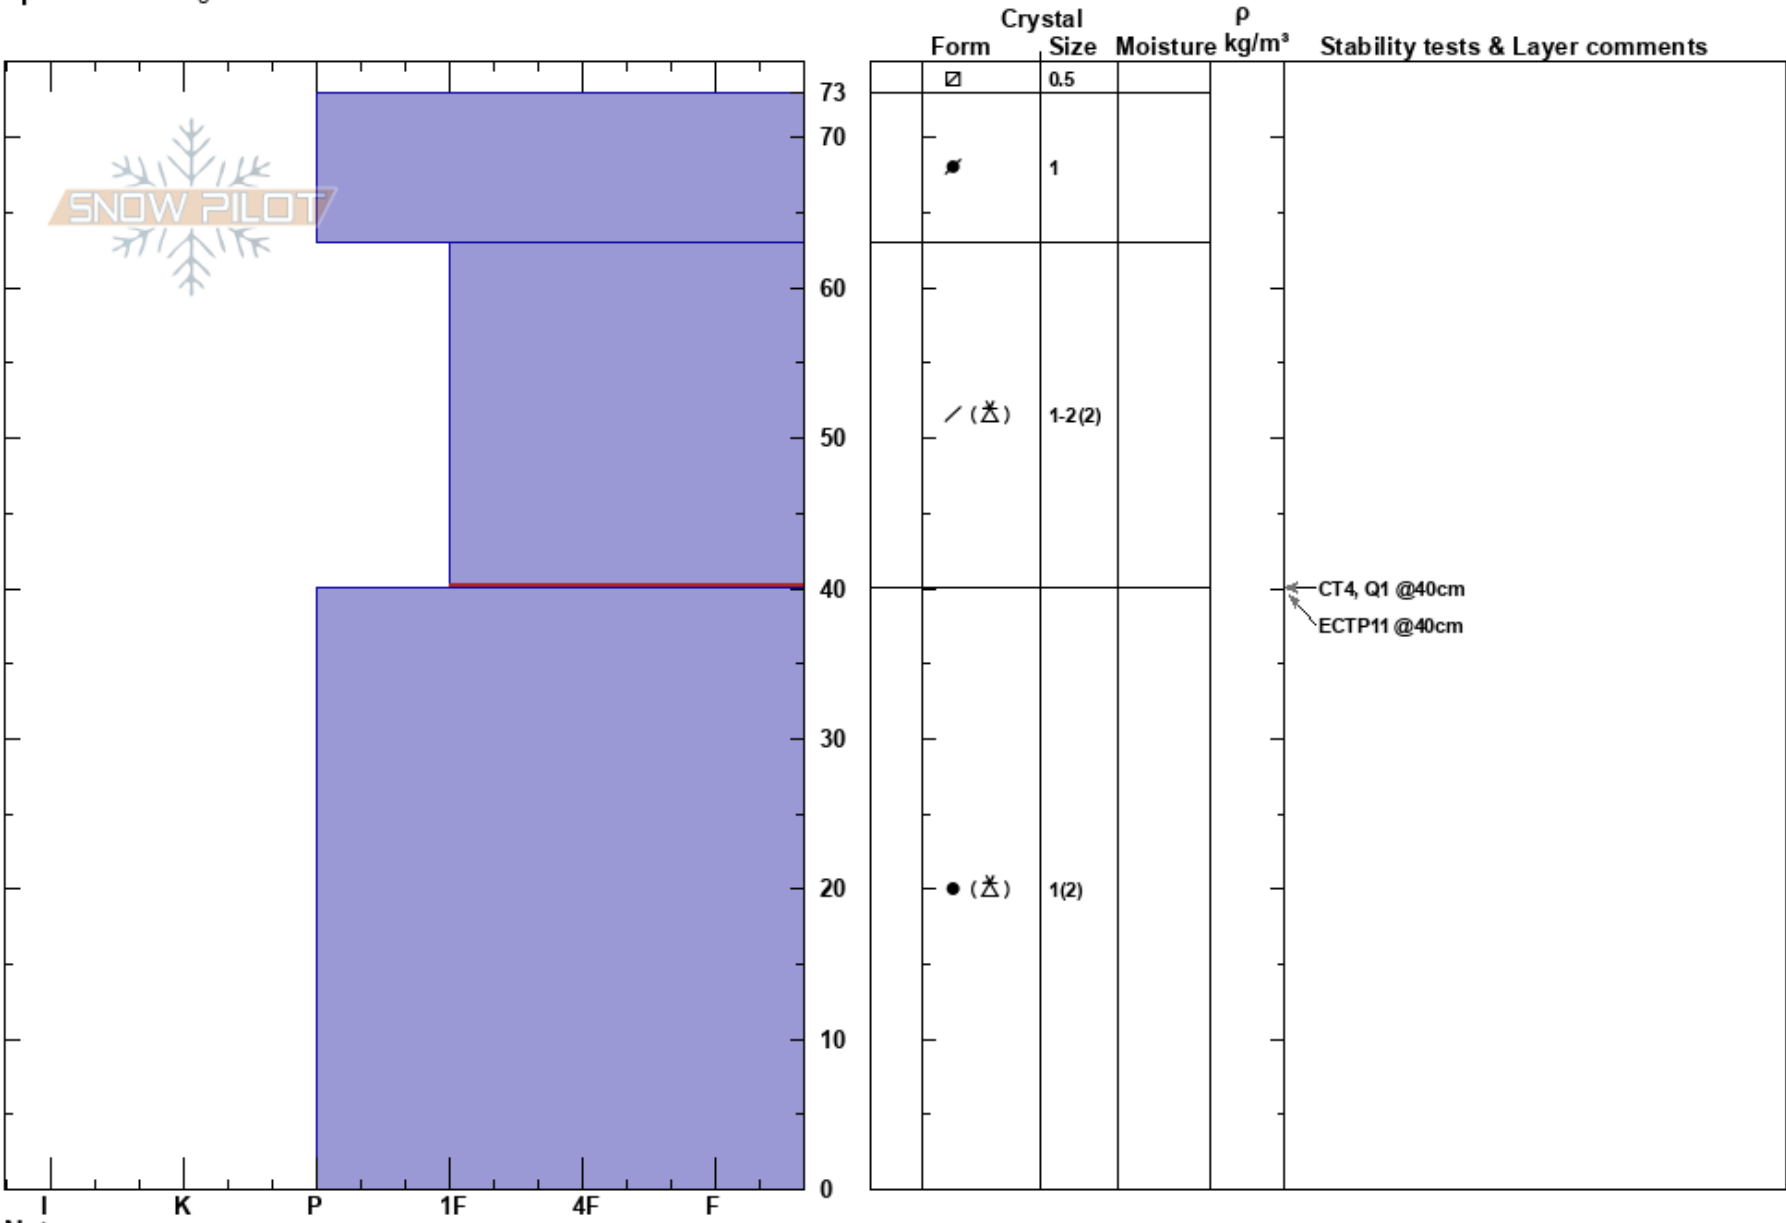

Montezuna C  
 San Juan Range  
 CO  
**Elevation:** 1100 ft  
**Aspect:** 345°  
**Specifics:** Pit dug in a Ski Area

triston Richardson  
 10/22/2024 - 8:00am  
**Co-ord:**  
**Slope Angle:** 42°  
**Wind Loading:** previous

**Stability:** Very Good **HS:**73  
**Air Temperature:** 32°C **PF:**20 **63-40cm:**Problematic layer  
**Sky Cover:** CLR **PS:** 5  
**Precipitation:** NO  
**Wind:** SW Calm

Notes: