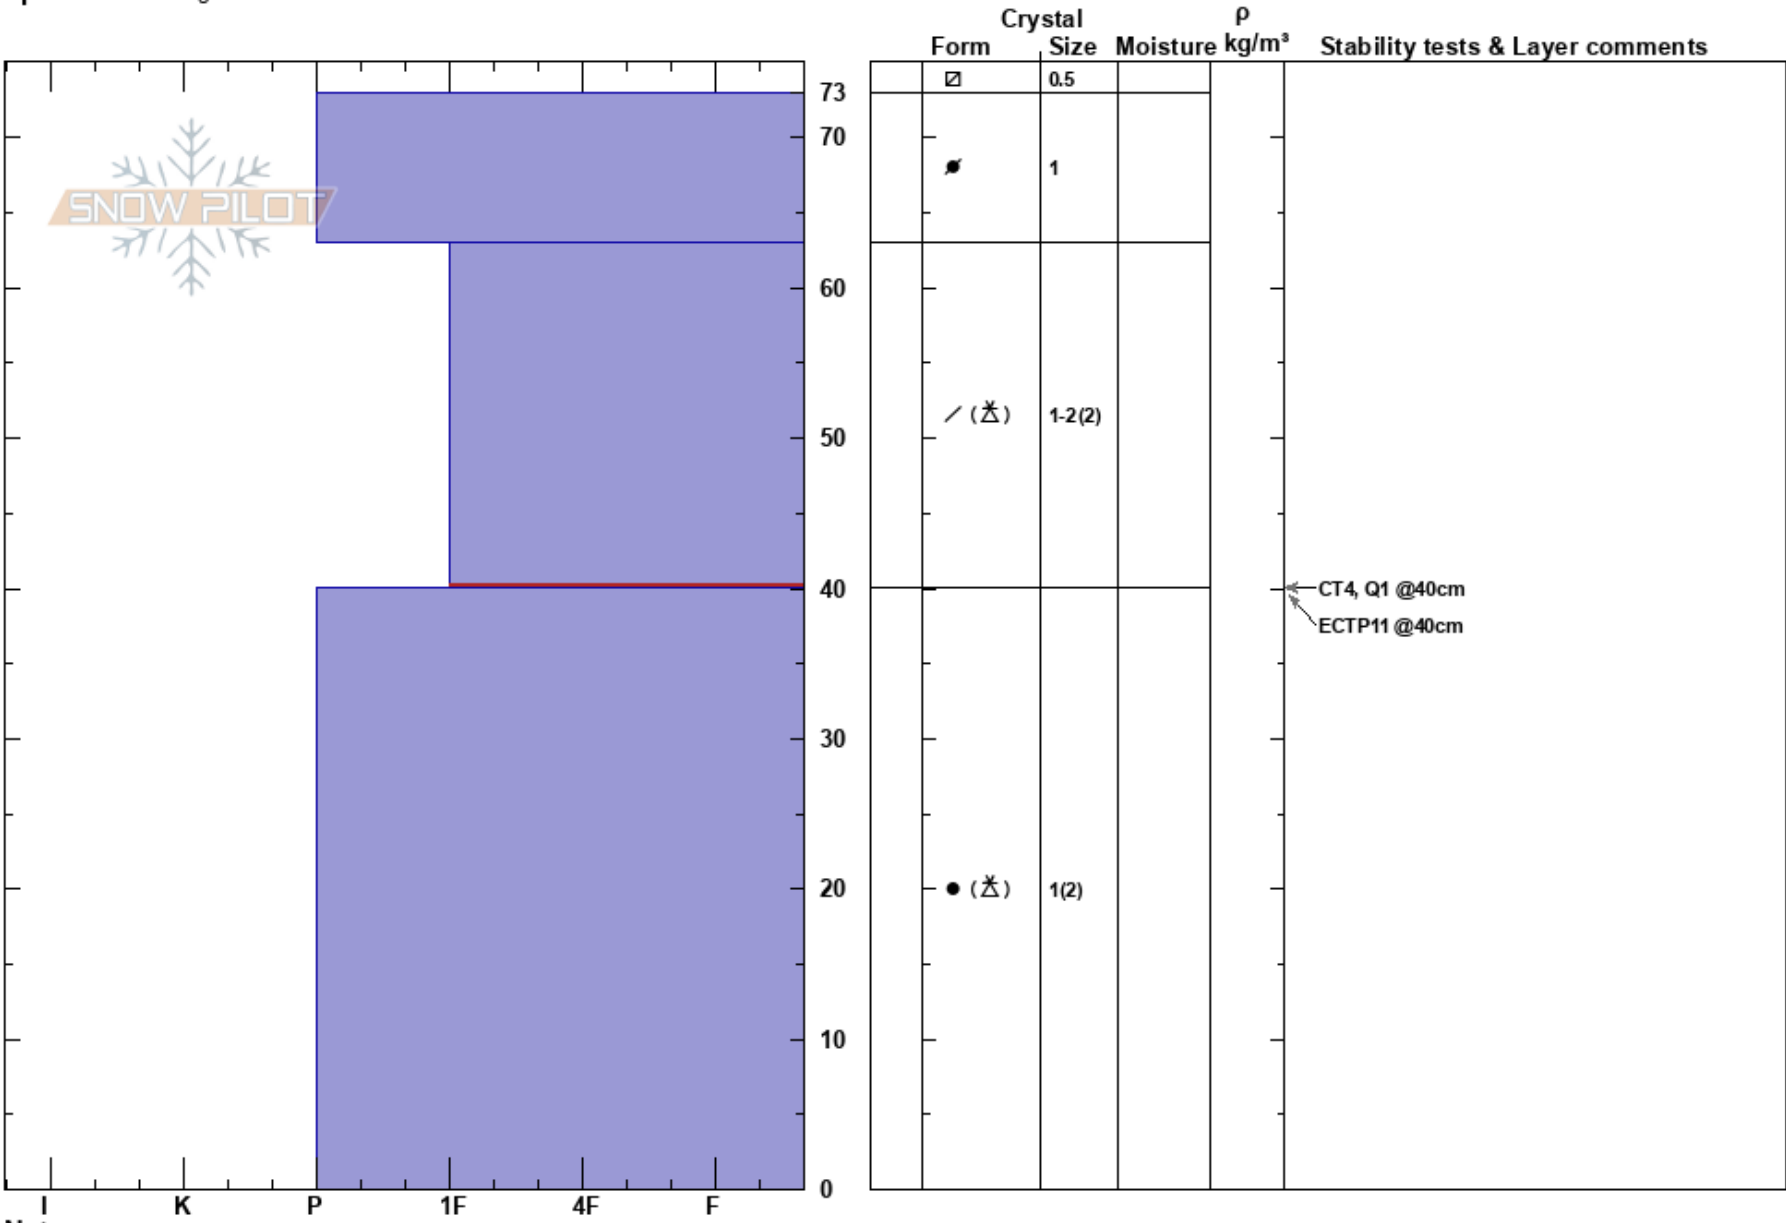

Montezuna C
 San Juan Range
 CO
Elevation: 1100 ft
Aspect: 345°
Specifics: Pit dug in a Ski Area

triston Richardson
 10/22/2024 - 8:00am
Co-ord:
Slope Angle: 42°
Wind Loading: previous

Stability: Very Good **HS:**73
Air Temperature: 32°C **PF:**20 **63-40cm:**Problematic layer
Sky Cover: CLR **PS:** 5
Precipitation: NO
Wind: SW Calm