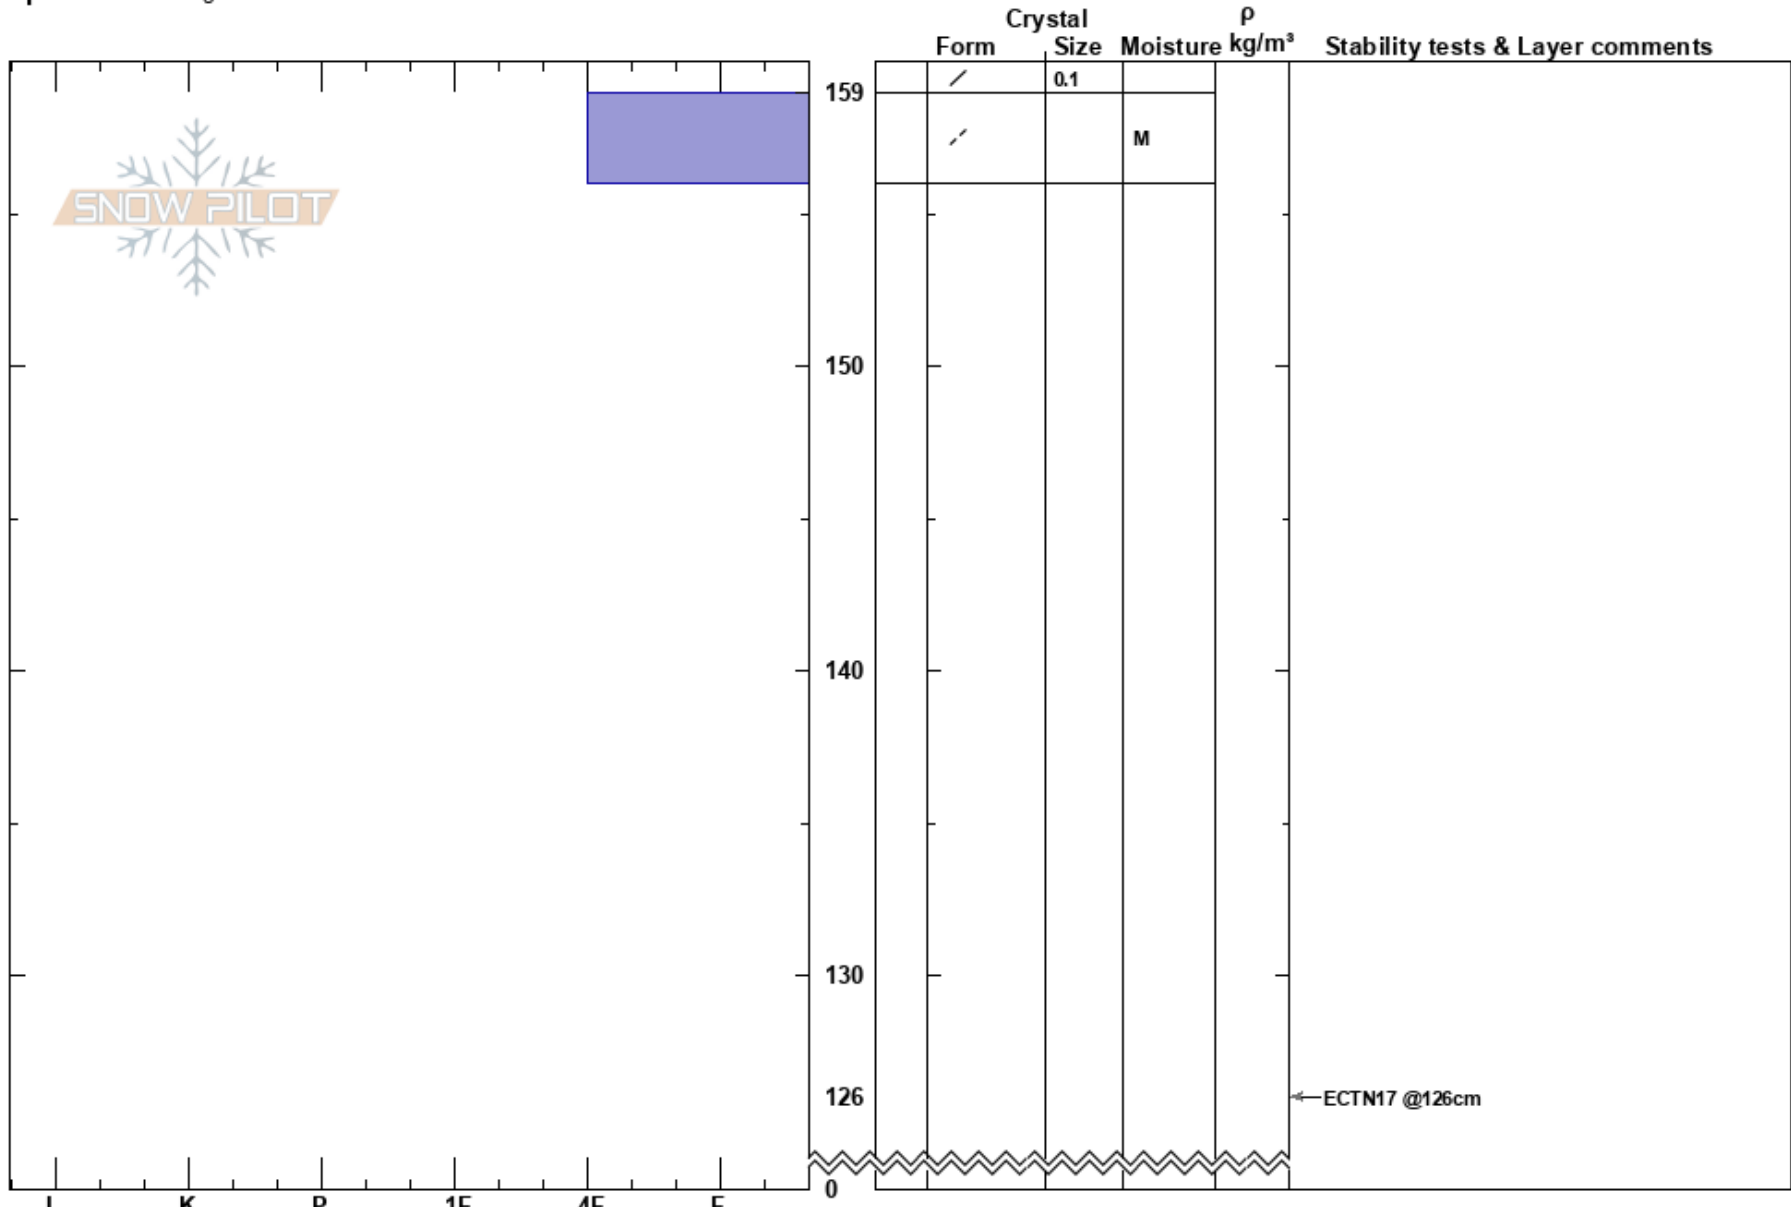

PF:30

New Zealand

Co-ord: -45.05439N, 168.80488E

Sky Cover: BKN

PS: 5

Elevation: 1940 m

Slope Angle: 26°

Precipitation: NO

Aspect: SE

Wind Loading: previous

Wind: W Light Breeze

Specifics: Pit dug in a Ski Area

Notes:

I K P 1F 4F F