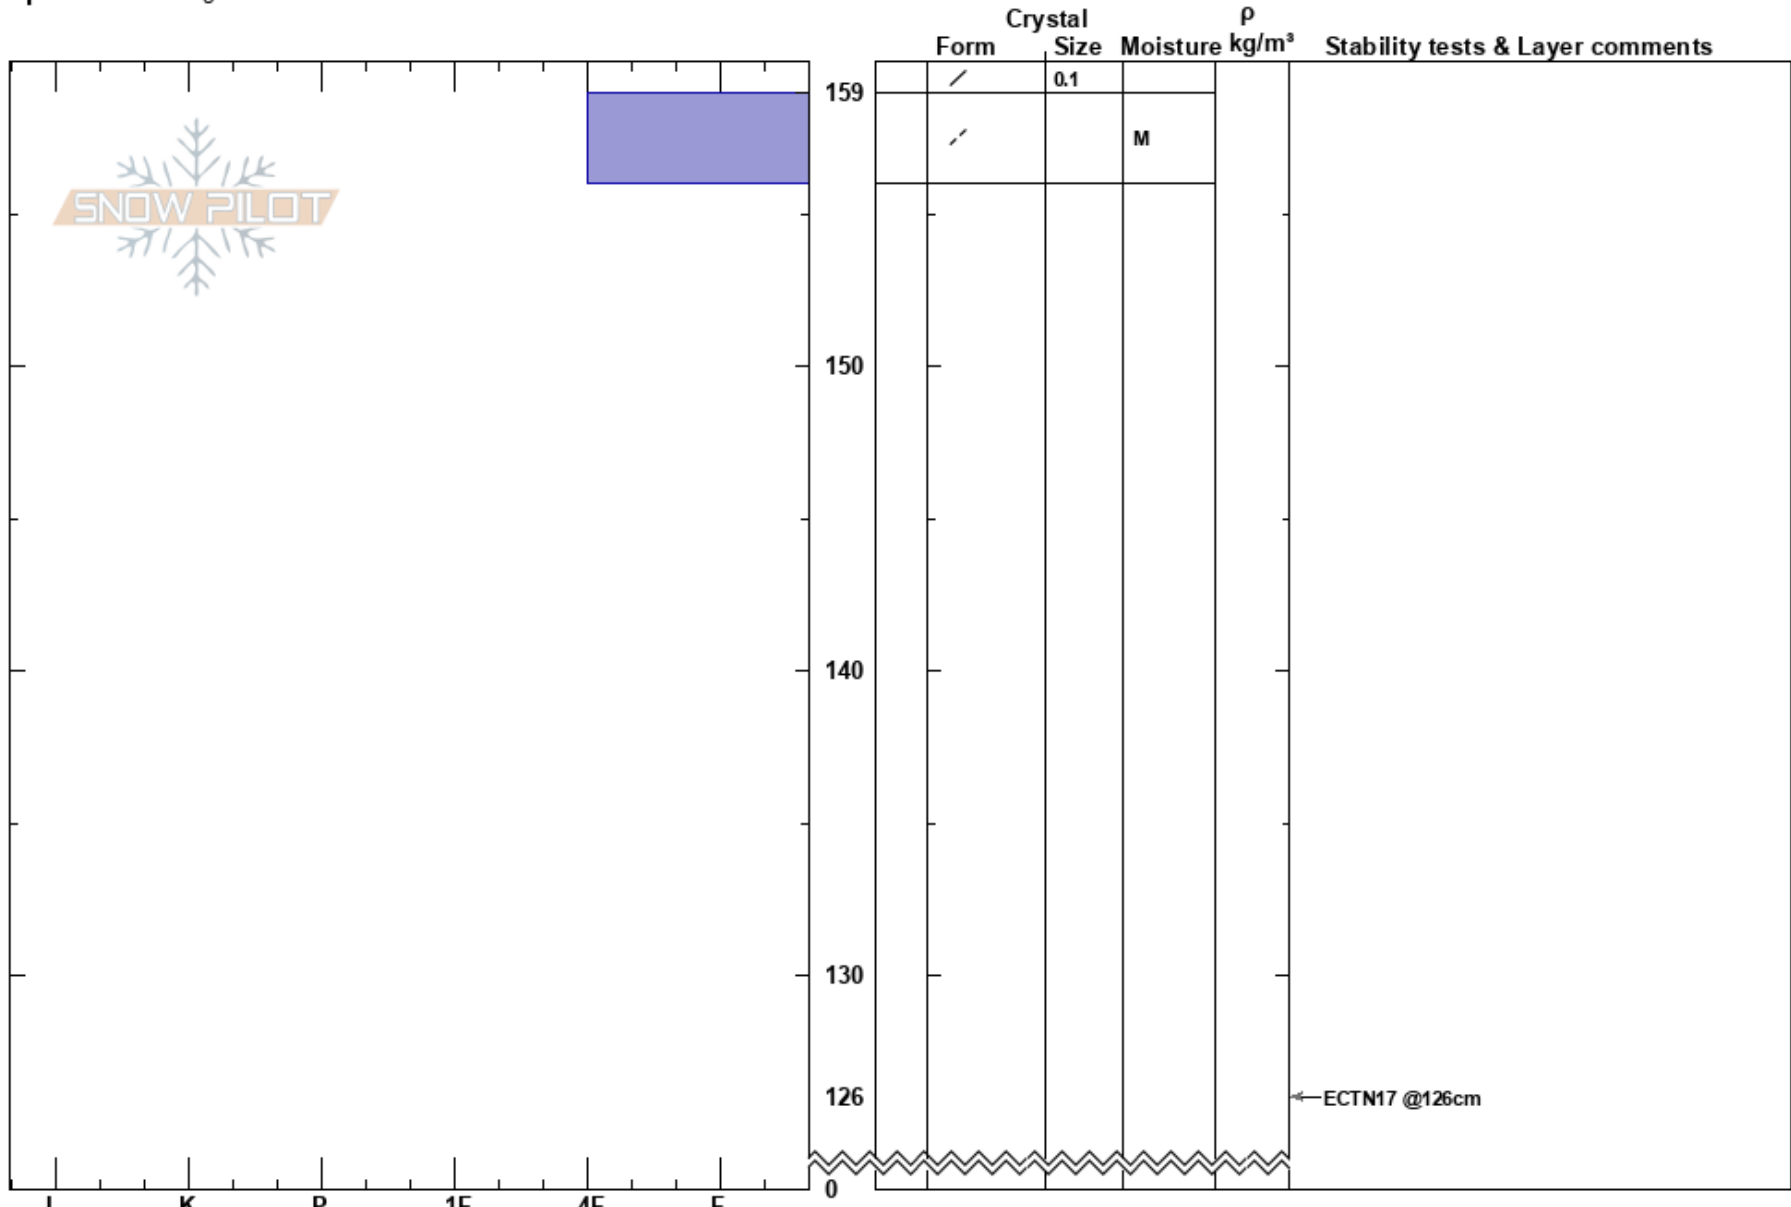

PF:30

New Zealand

Co-ord: -45.05439N, 168.80488E

Sky Cover: BKN

PS: 5

Elevation: 1940 m

Slope Angle: 26°

Precipitation: NO

Aspect: SE

Wind Loading: previous

Wind: W Light Breeze

Specifics: Pit dug in a Ski Area

Notes: