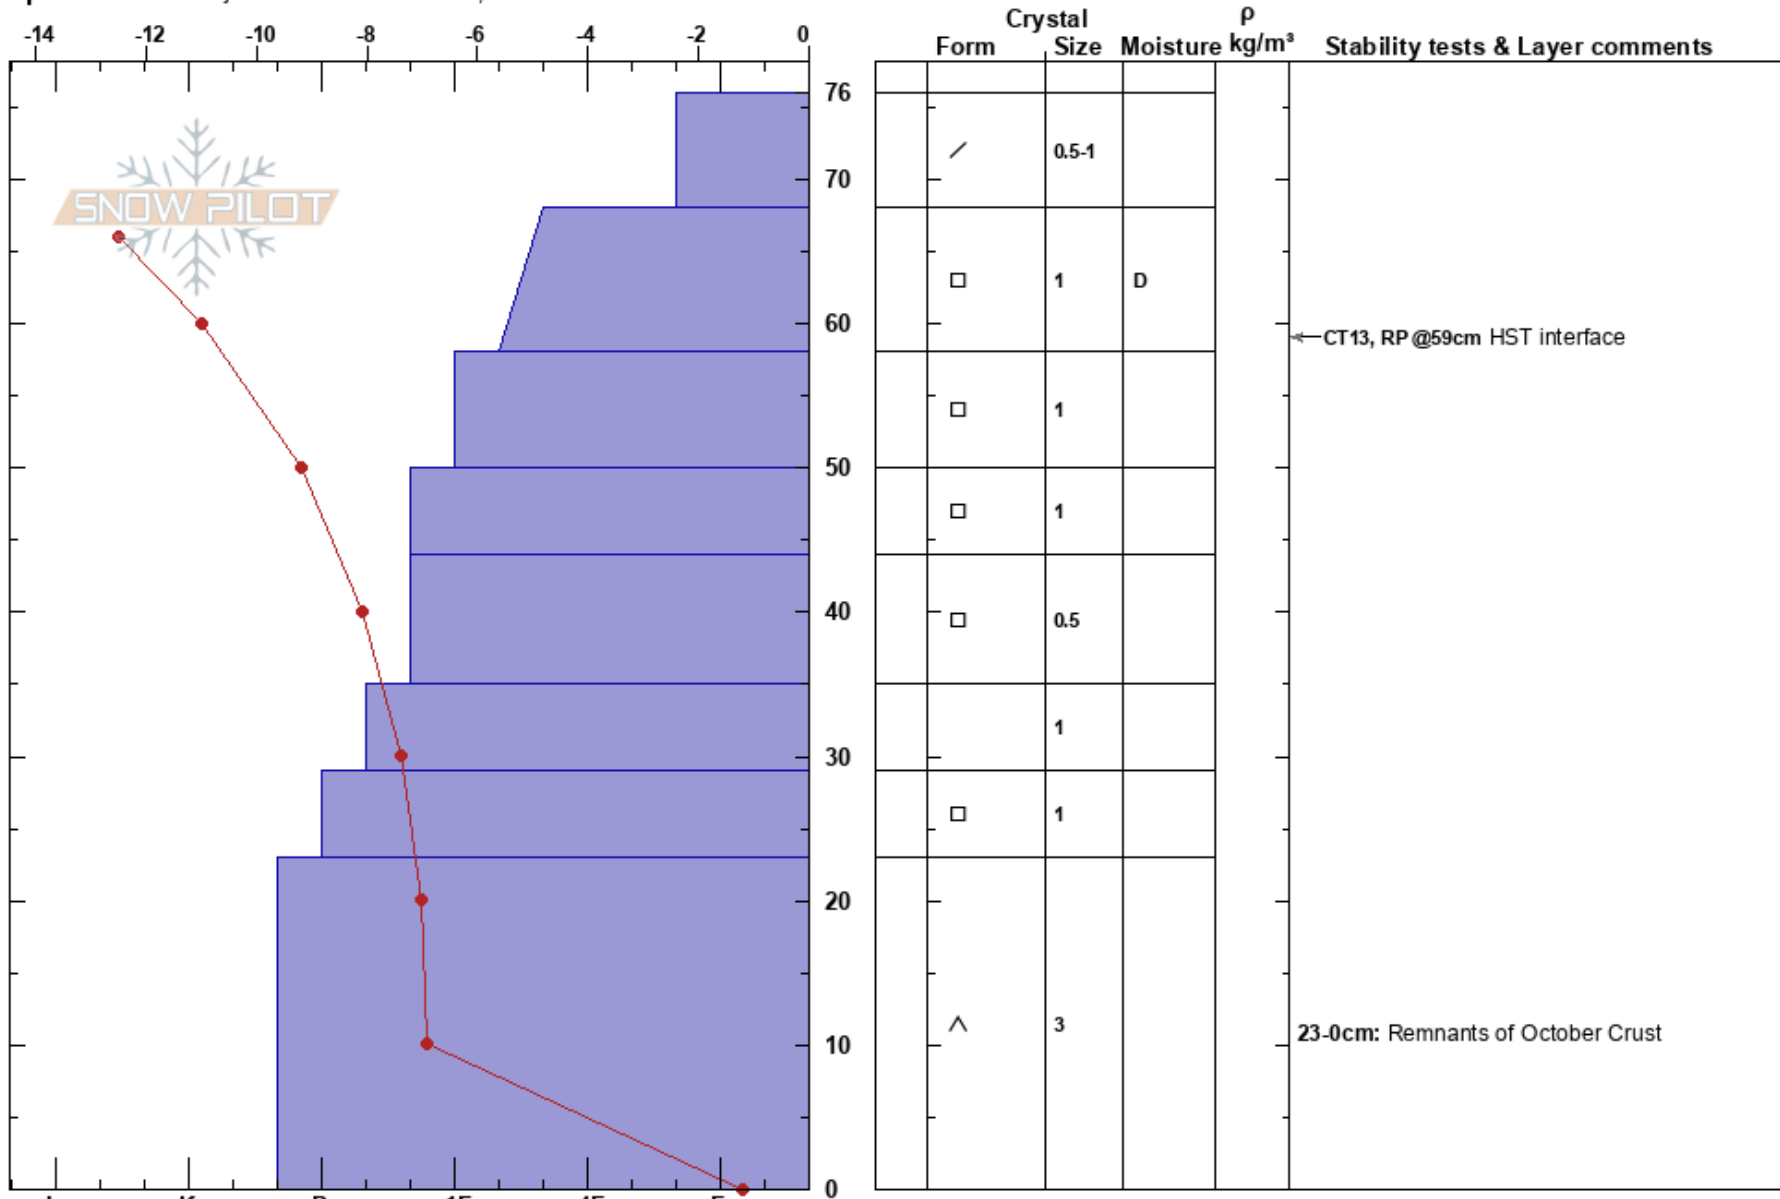

Tent Ridge Accident
 Kananaskis
 AB
 Elevation: 2330 m
 Aspect: NE

Avalanche Safety
 10/12/2007 - 12:40
 Co-ord: 50.83500N, -115.37447W
 Slope Angle: 35°
 Wind Loading: previous

Stability:
 Air Temperature: -12°C
 Sky Cover: CLR
 Precipitation: NO
 Wind: SW Light Breeze

HS:76
 23-0cm: Remnants of October Crust
 23-0cm: Problematic layer

Specifics: Pit is adjacent to avalanche: flank;

Notes: Site along the ridgeline near avalanche site. Unable to access the FL due to overhead hazard.