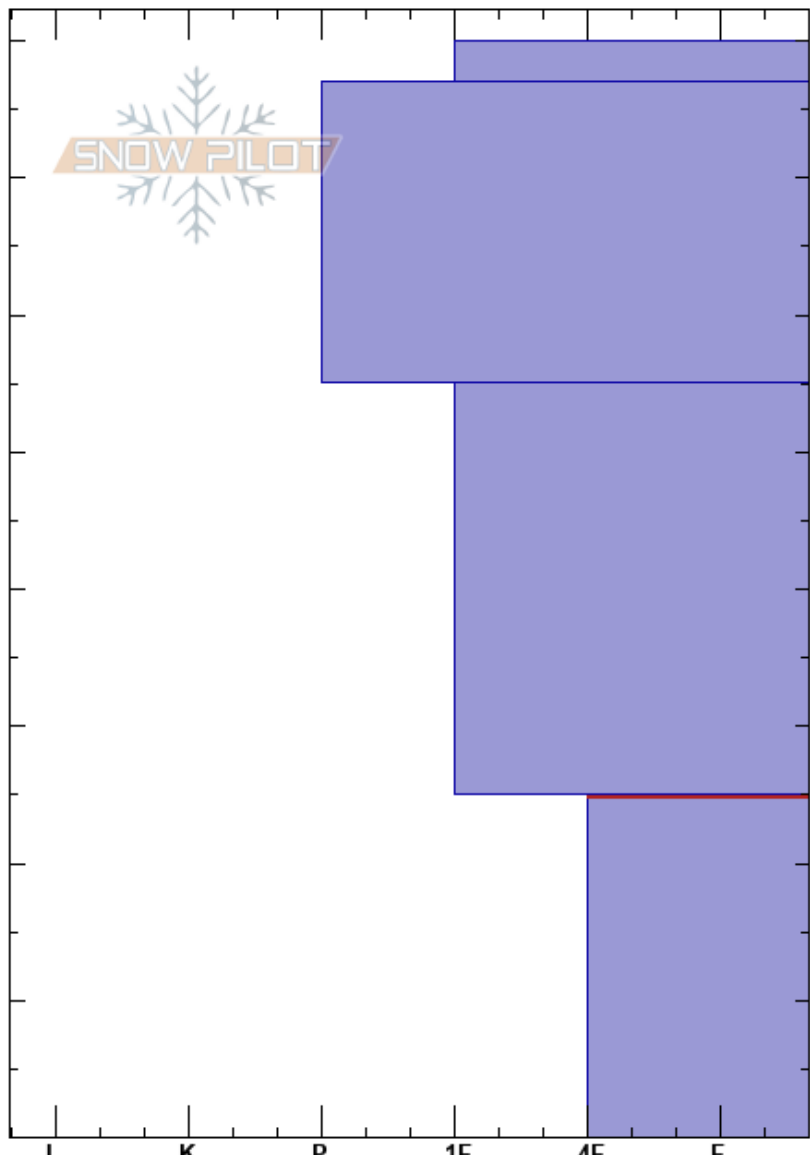

240901SphinxSaddle
 Craigieburn Range
 New Zealand
Elevation: 2000 m
Aspect: SW

Drew Layman
 01/09/2024 - 02:30
Co-ord: -43.18975S, 171.61264E
Slope Angle: 30°
Wind Loading:

Stability: Good **HS:**80
Air Temperature: 2°C
Sky Cover: FEW
Precipitation: NO
Wind: NW Light Breeze

Layer Notes:
 25-0cm: Problematic layer

Specifics: Pit dug in a Ski Area; Ski tracks on slope; We skied slope

Crystal Form	Crystal Size	Moisture	ρ kg/m ³	Stability tests & Layer comments
⊙⊙				
⊕		M		
⊕		M		
⊕		M		
⊕		M		← CT13, SP @25cm ← ECTP30 @25cm