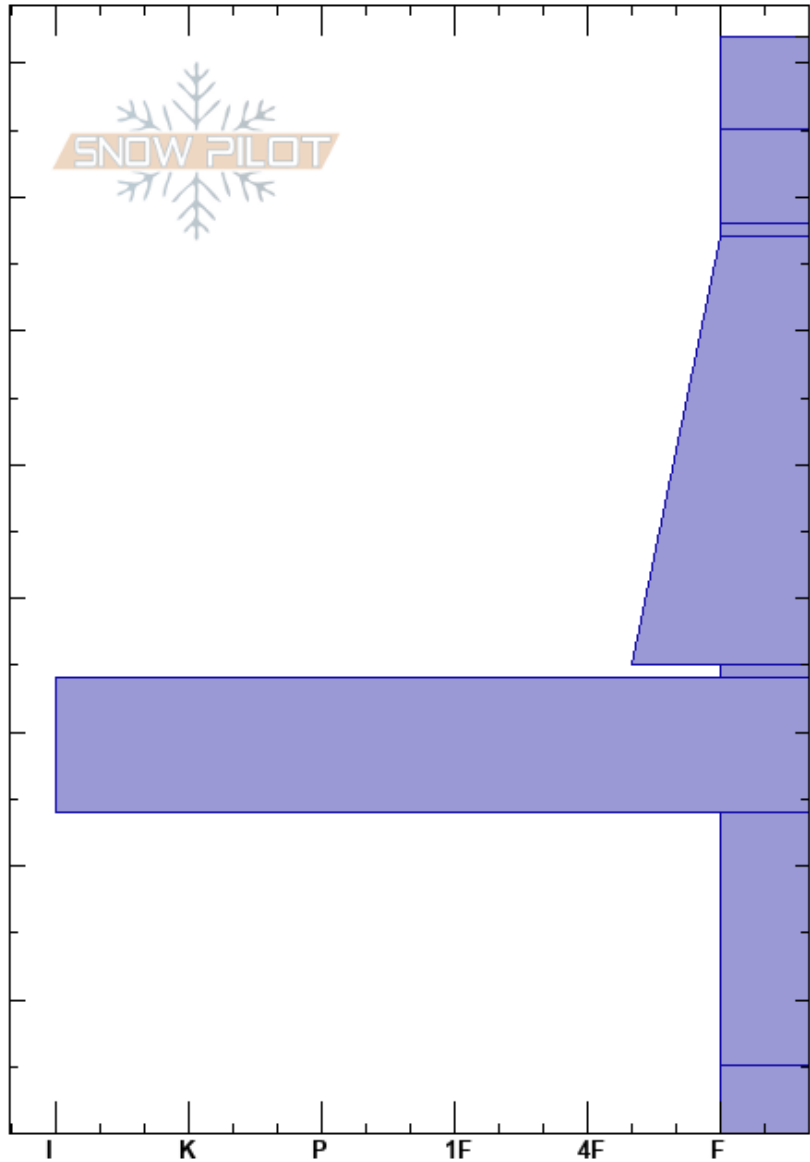

Soho, Rose's
 Cardrona
 New Zealand
 Elevation: 1800 m
 Aspect: SW
 Specifics:

Steve Schreiber
 01/08/2024 - 11:00
 Co-ord: -44.86625S, 168.94192E
 Slope Angle: 30°
 Wind Loading: yes

Stability:
 Air Temperature:
 Sky Cover: CLR
 Precipitation: NO
 Wind: Calm

HS:82
 PF:20 35-34cm:Problematic layer
 PS: 10

Crystal Form	Crystal Size	Moisture	ρ kg/m ³	Stability tests & Layer comments
/				
•				
∇				←CTV, RP @67cm
/ (□)				
∇				←CT20, SP @35cm
=				
□				
^				←CT20, BRK @0cm