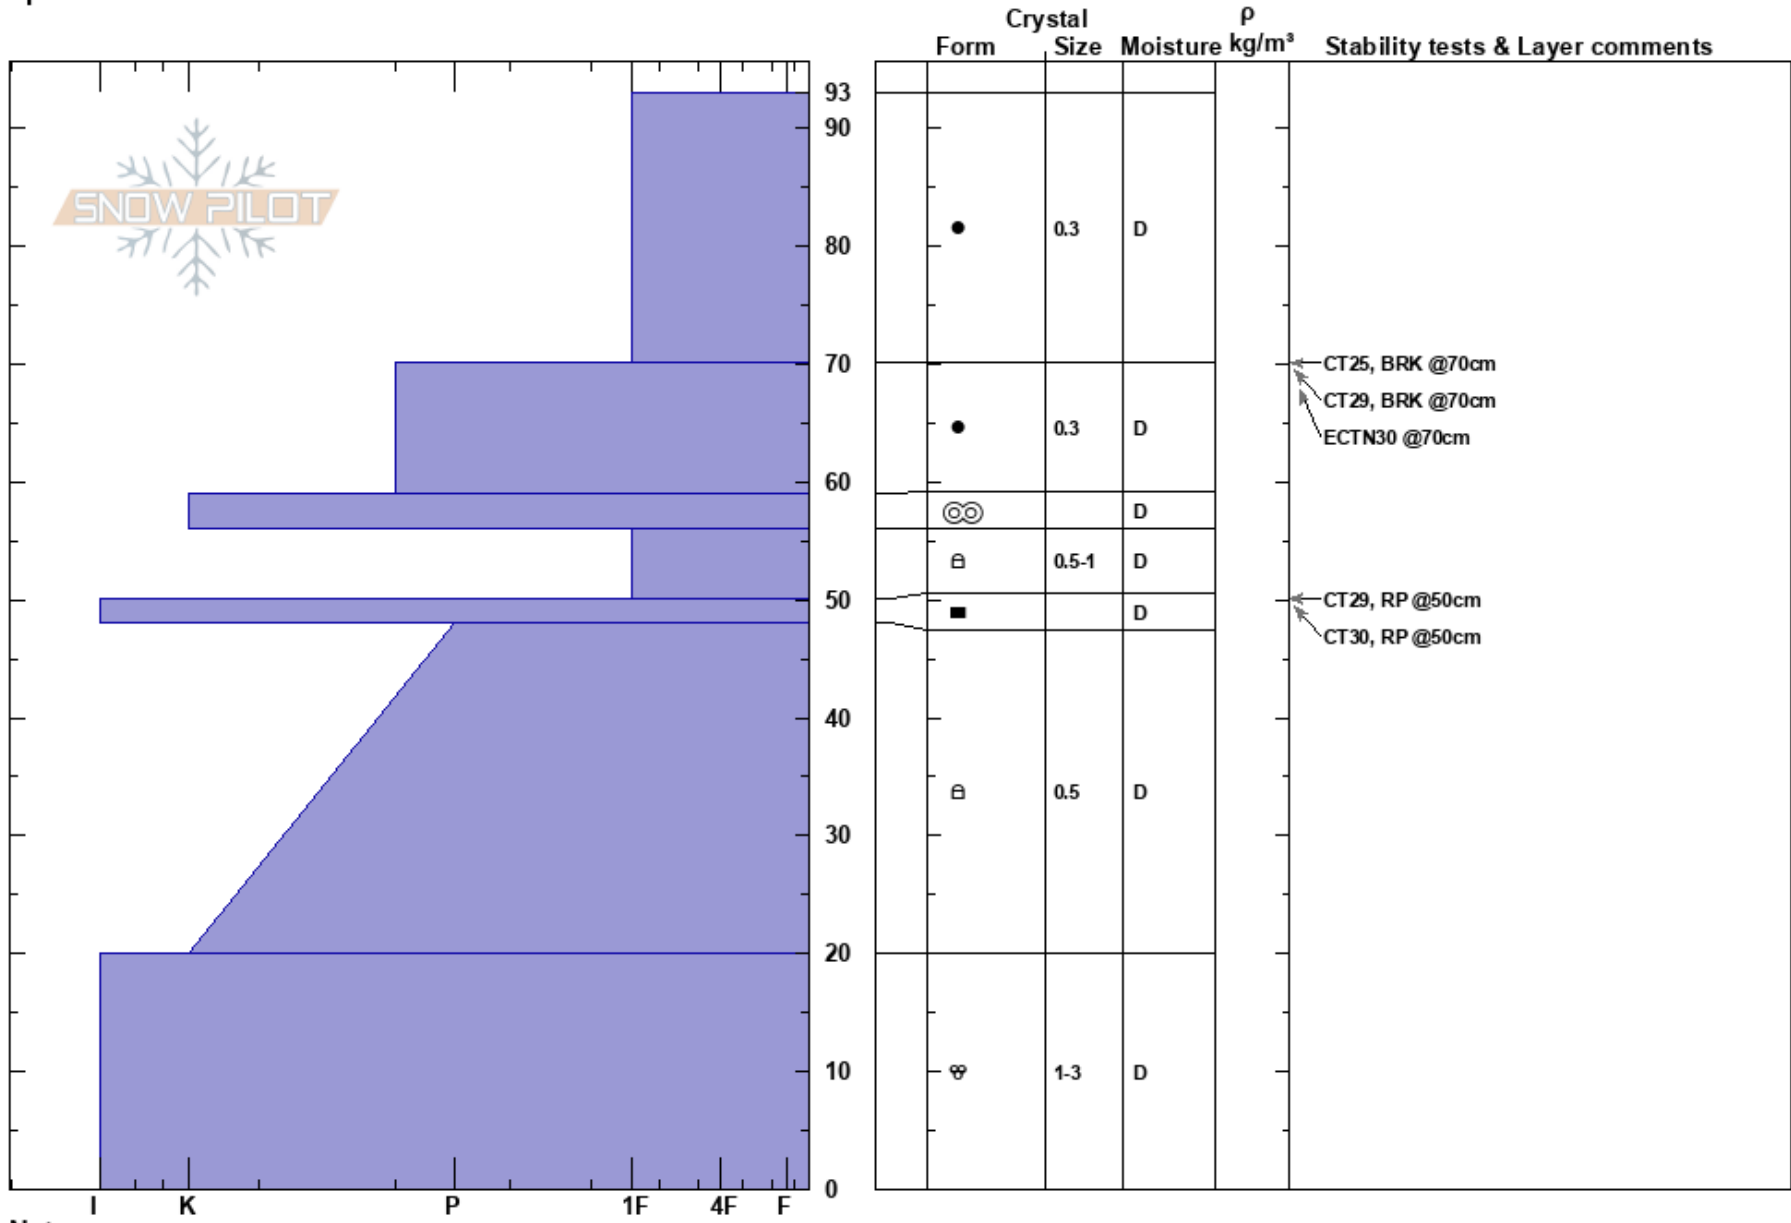

Central
 Baguales
 Argentina
 Elevation: 1860 m
 Aspect: 135°
 Specifics:

Colin Mitchell
 30/07/2024 - 10:45
 Co-ord: -41.50913N, -71.27542W
 Slope Angle: 22°
 Wind Loading: no

Stability:
 Air Temperature: -2°C
 Sky Cover: BKN
 Precipitation: NO
 Wind: NW Light Breeze

HS:93
 PF:25
 56-50cm: Problematic layer

Layer Notes:

Notes: