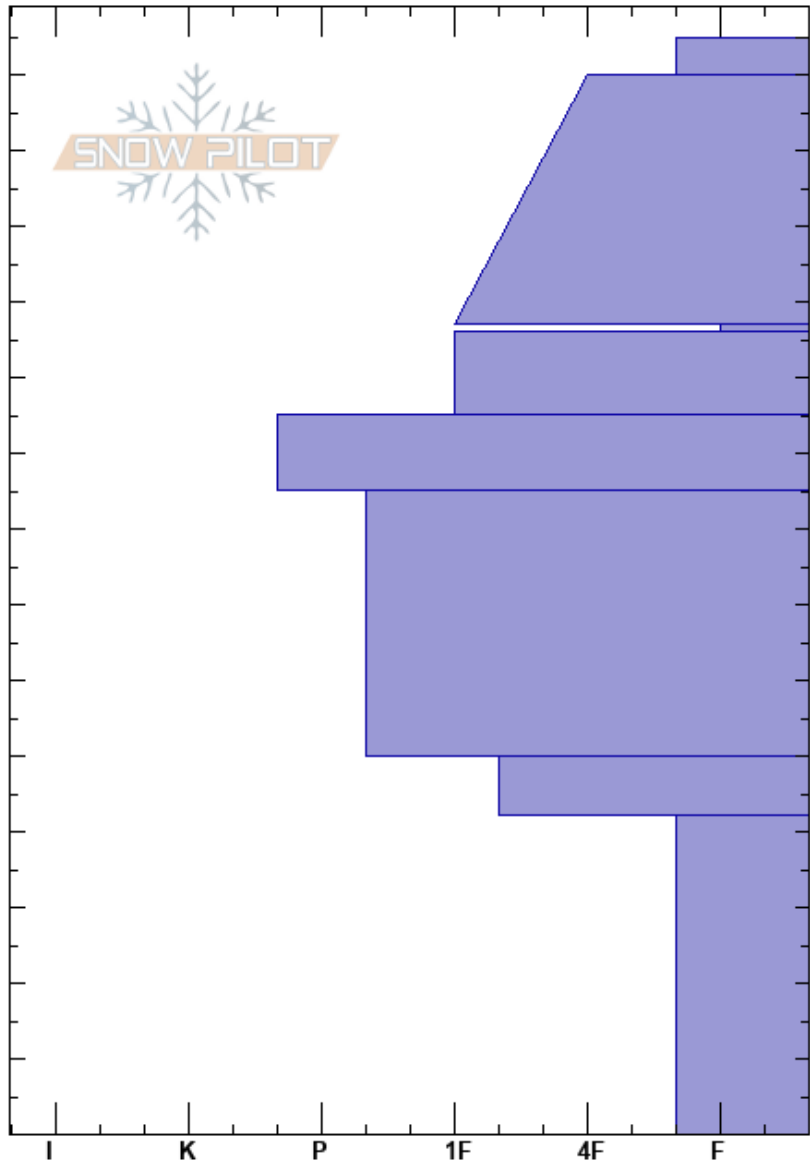

Targhee Creek
 Lionhead Range
 MT
 Elevation: 9600 ft
 Aspect: 75°

Ian Hoyer
 04/02/2024 - 12:00pm
 Co-ord: 44.75039N, -111.39098W
 Slope Angle: 31°
 Wind Loading: no

Stability: Fair
 Air Temperature: HS:145 PF:30 107-106cm:Problematic layer
 Sky Cover: CLR
 Precipitation: NO
 Wind: Calm

Specifics: Pit is adjacent to avalanche: crown; Recent avalanche activity on similar slopes; Snowmobile tracks on slope; We snowmobiled slope

Crystal Form	Size	Moisture	ρ kg/m ³	Stability tests & Layer comments
			M	
□	1			← ECTP18 @107cm
⊙⊙				
□				
^	3-4			