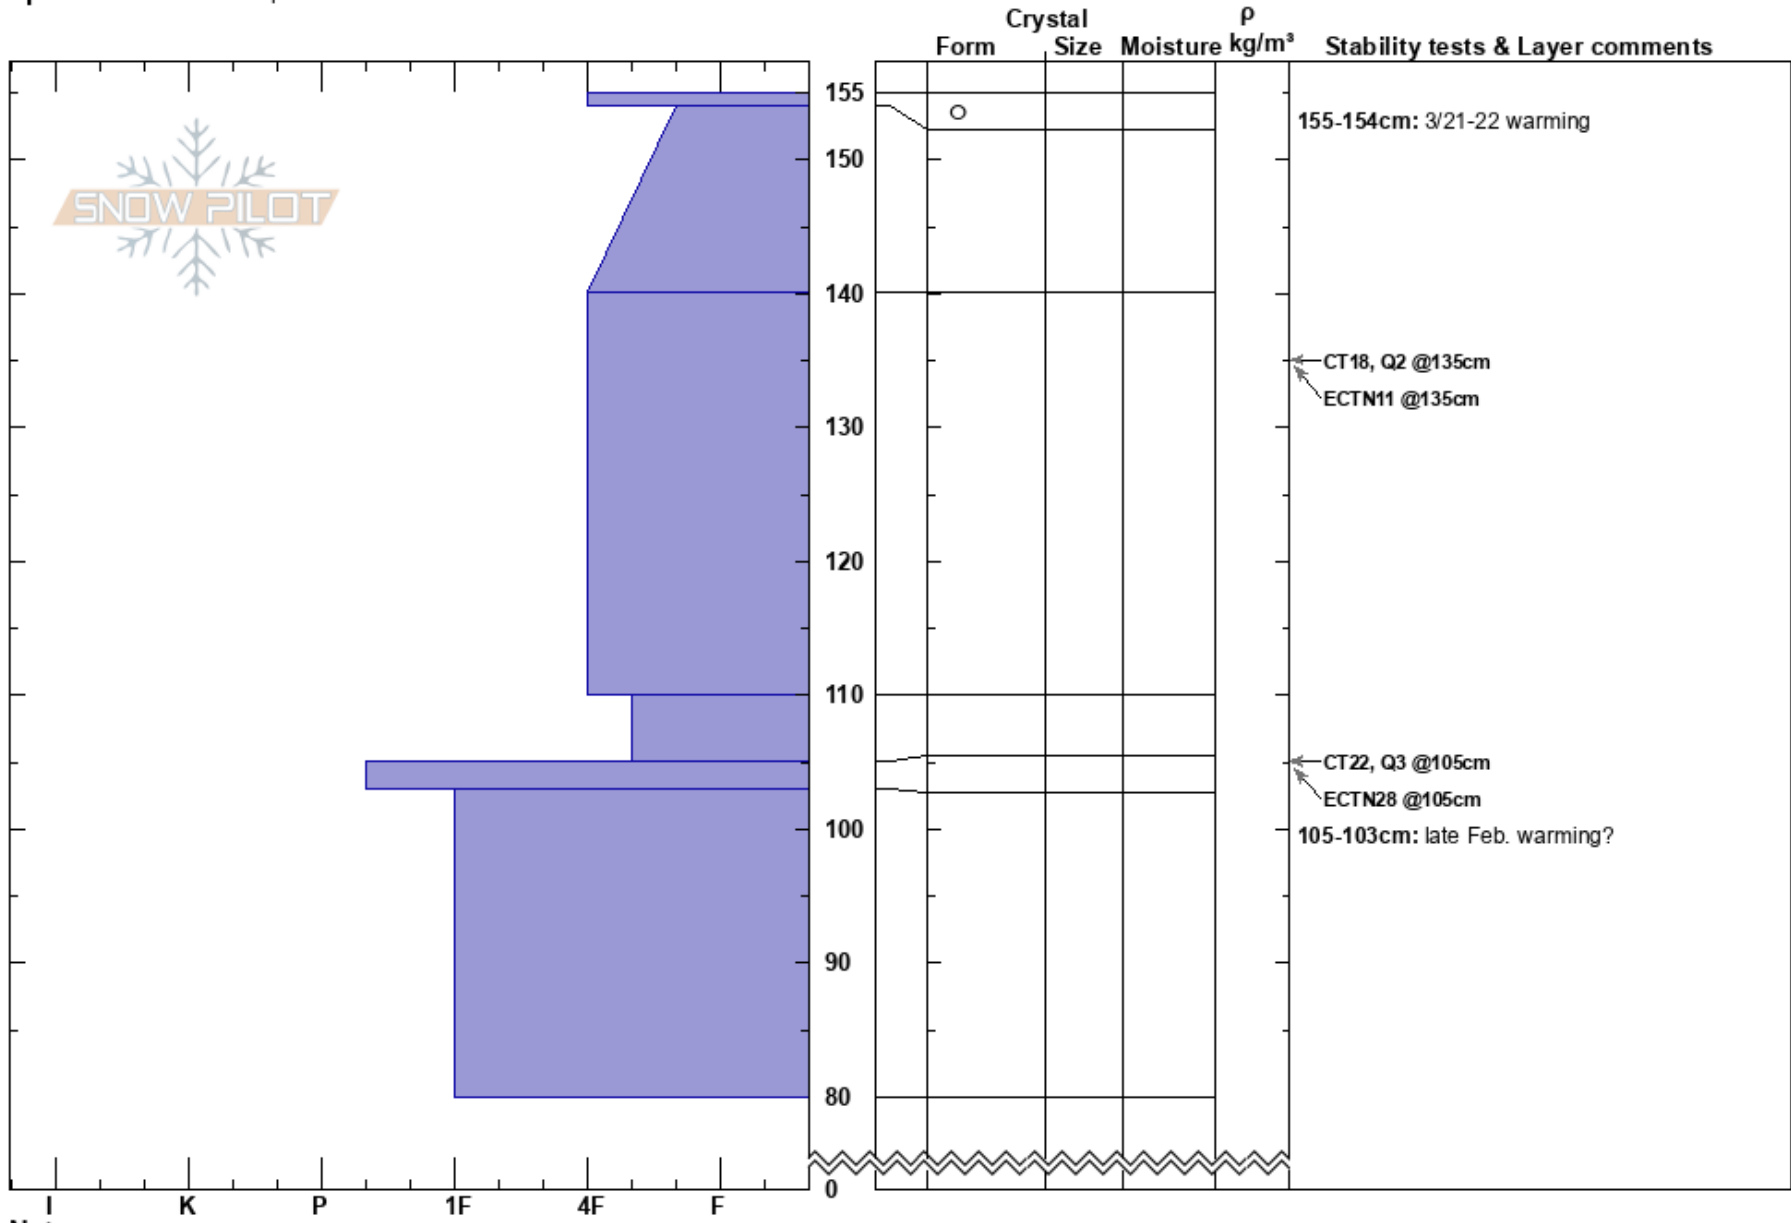

NW Aspect HC Ridge
 Kachina Peaks
 AZ
 Elevation: 11200 ft
 Aspect: 323°
 Specifics: We skied slope

Troy Marino
 03/23/2024 - 2:15pm
 Co-ord: 35.33597N, -111.67011W
 Slope Angle: 38°
 Wind Loading:

Stability:
 Air Temperature:
 Sky Cover: BKN
 Precipitation: S-1
 Wind: S Moderate

HS: 155
 Layer Notes:
 155-154cm: 3/21-22 warming
 105-103cm: late Feb. warming?

Notes: