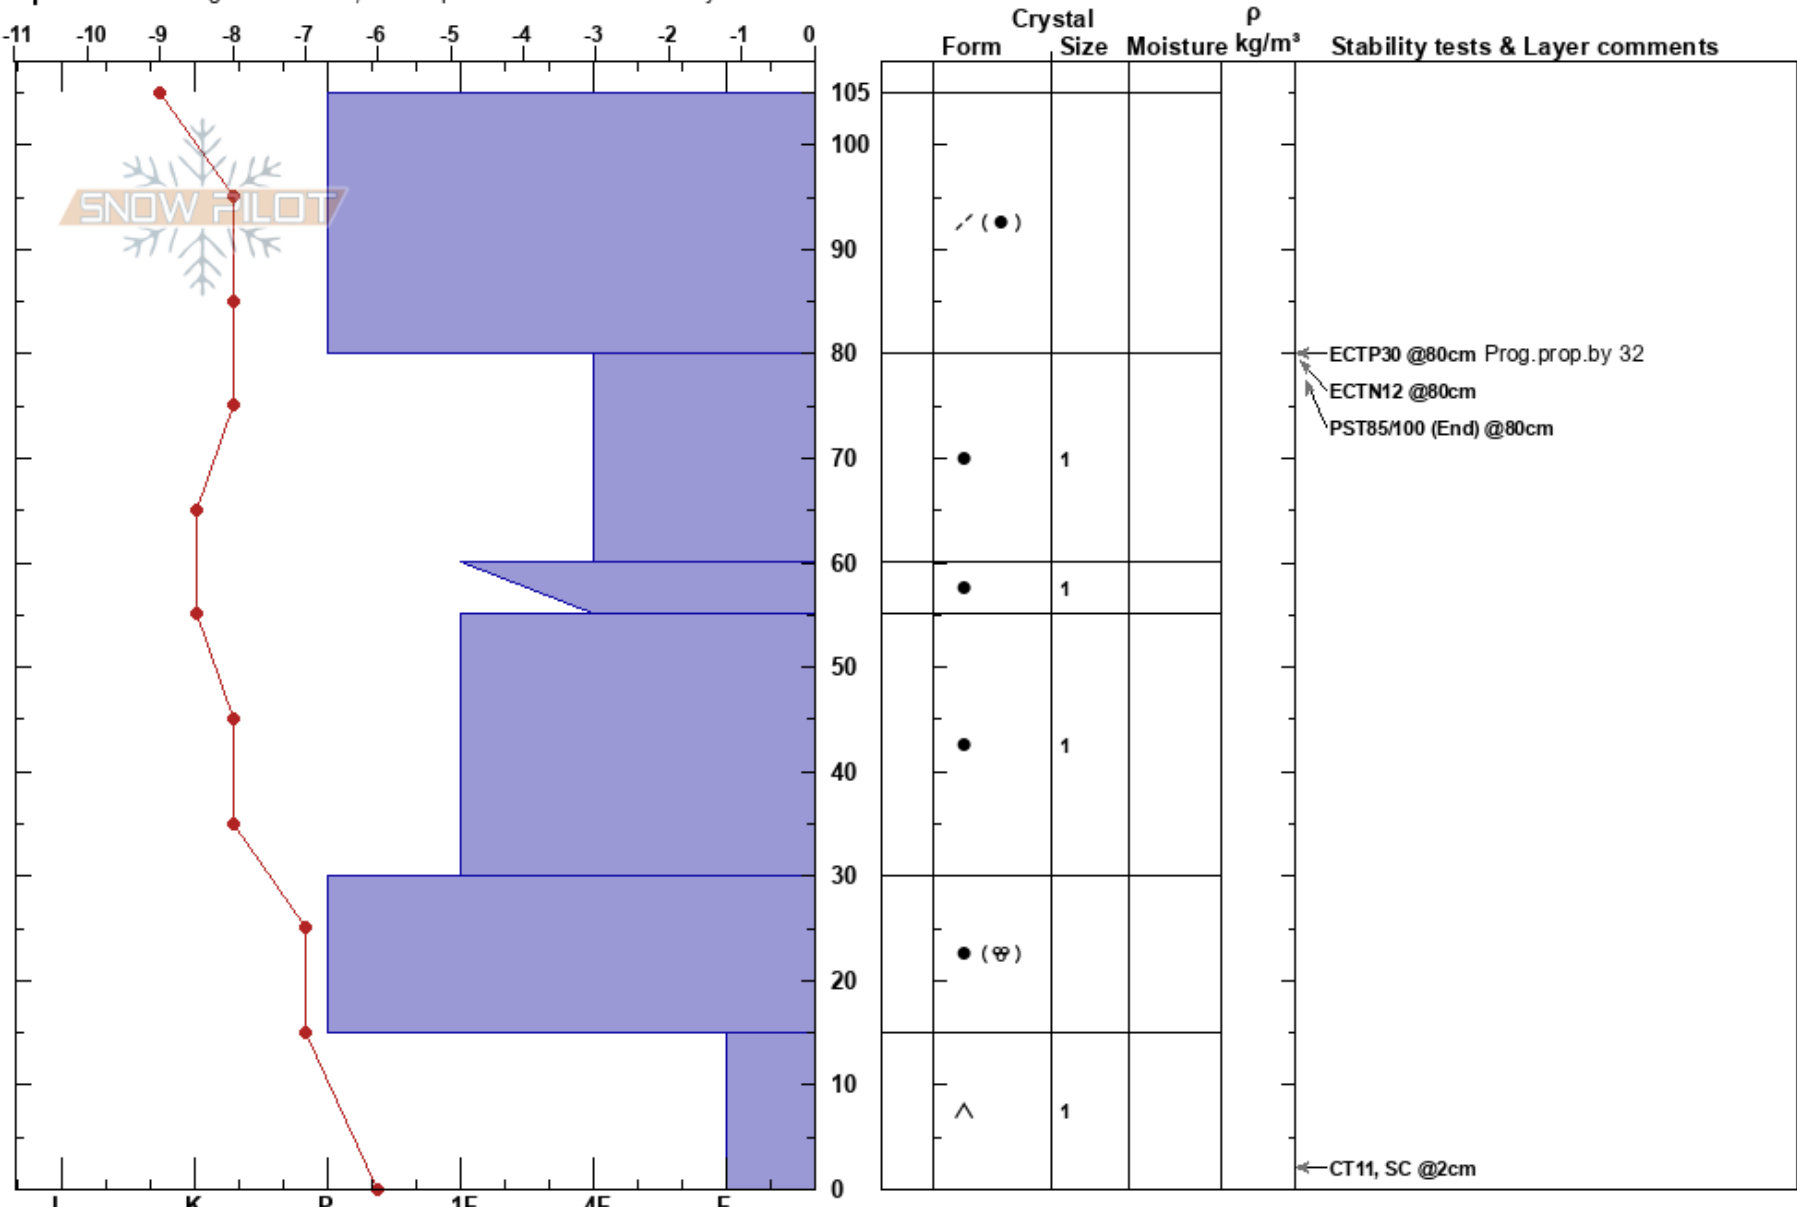

Upper Bowl/Low L Whale
 Kachina Peaks
 AZ
 Elevation: 11730 ft
 Aspect: 325°
 Specifics: Pit dug in a Ski Area; Pit is representative of backcountry

Eric Roberts
 02/26/2024 - 10:15am
 Co-ord: 35.32683N, -111.68210W
 Slope Angle: 36°
 Wind Loading: previous

Stability: HS:105
 Air Temperature: -5°C
 Sky Cover: OVC
 Precipitation: NO
 Wind: SW Moderate
 Layer Notes:

Notes: