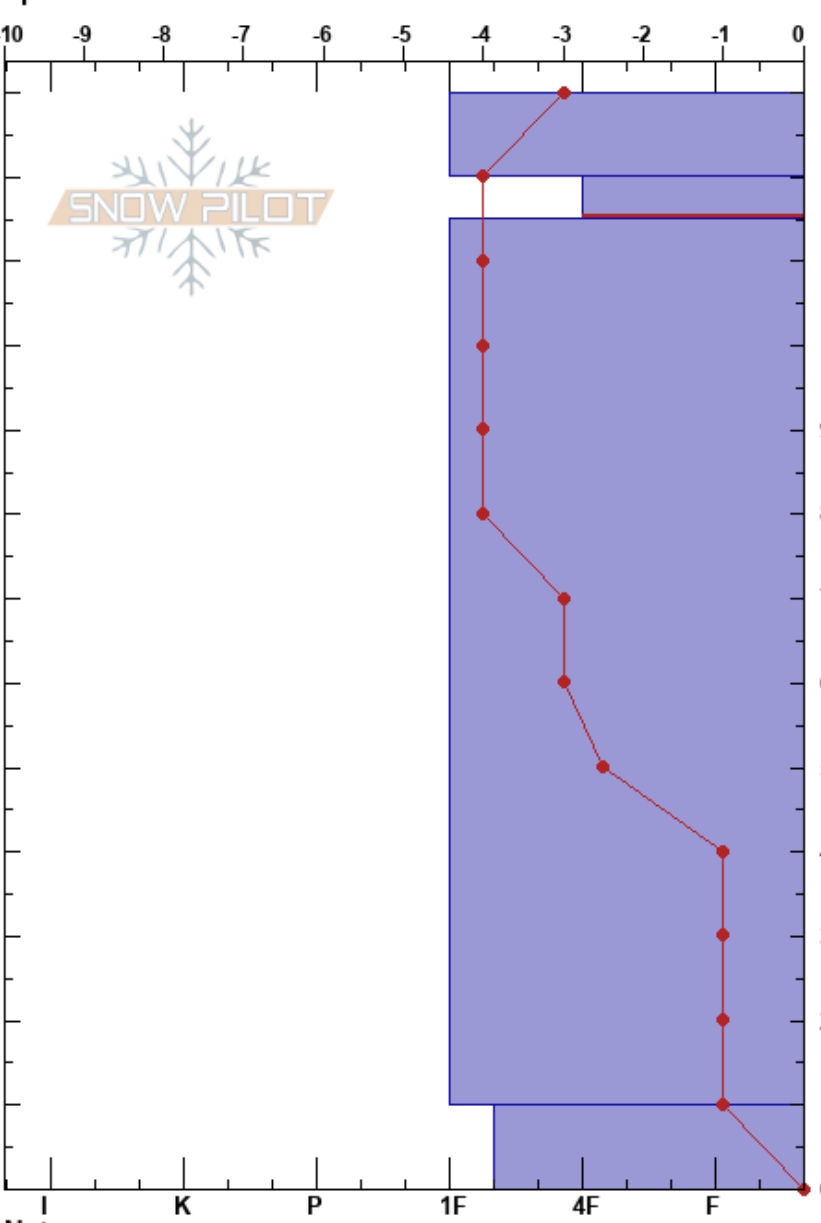

Agassiz Peak
 Kachina Peaks
 AZ
 Elevation: 12360 ft
 Aspect: 90°
 Specifics:

Bray Moll
 02/17/2024 - 9:30am
 Co-ord: 35.32595N, -111.67736W
 Slope Angle: 40°
 Wind Loading: previous

Stability:
 Air Temperature:
 Sky Cover: SCT
 Precipitation: NO
 Wind: N Moderate
 HS:130
 Layer Notes:
 120-115cm:Problematic layer

Form	Crystal		ρ kg/m ³	Stability tests & Layer comments
	Size	Moisture		
.	0.5			
\emptyset	1			ECTX

Notes: